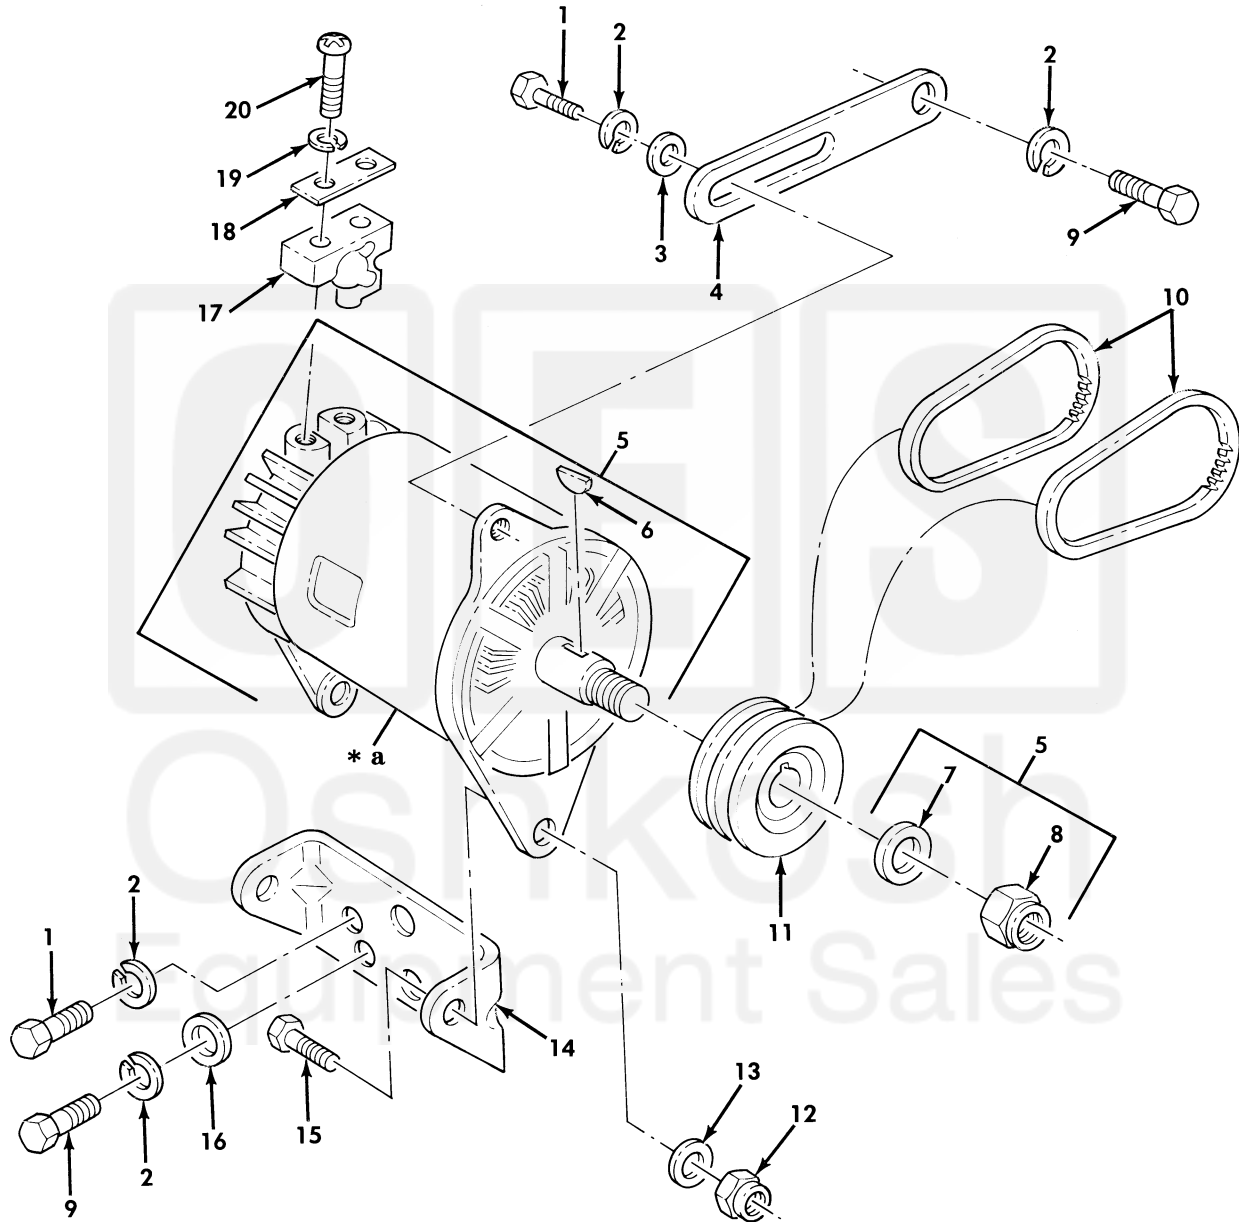

UNIT, DIRECT SUPPORT, AND GENERAL SUPPORT MAINTENANCE  
REPAIR PARTS AND SPECIAL TOOLS LIST  
TRUCK, 5-TON, 6X6, M809 SERIES TRUCKS (DIESEL)

**\* a PART OF ITEM 5**

*Figure 90. Alternator Assembly, Belts, Pulleys, and Mounting Hardware.*

(1) ITEM NO	(2) SMR CODE	(3) NSN	(4) CAGEC	(5) PART NUMBER	(6) DESCRIPTION AND USABLE ON CODE (UOC)	(7) QTY
GROUP 0603 STARTING MOTOR						
FIG. 90 ALTERNATOR ASSEMBLY, BELTS, PULLEYS, AND MOUNTING HARDWARE						
1	PAOZZ	5305-00-543-4372	80204	B1821BH038C075N	SCREW, CAP, HEXAGON H.....	3
2	PAOZZ	5310-00-637-9541	96906	MS35338-46	WASHER, LOCK.....	4
3	PAOZZ	5310-00-809-4061	96906	MS27183-15	WASHER, FLAT.....	1
4	PAOZZ	2920-00-134-4650	19207	11664447	ARM, ADJUSTING, ENGIN.....	1
5	PAOZZ	2920-00-909-2483	19207	10929868	GENERATOR, ENGINE AC.....	1
6	PAOZZ	5315-00-616-5526	96906	MS35756-8	. KEY, WOODRUFF.....	1
7	PAOZZ	5310-00-614-3505	96906	MS15795-820	. WASHER, FLAT.....	1
8	PAOZZ	5310-00-449-2381	96906	MS21245L10	. NUT, SELF-LOCKING, HE.....	1
9	PAOZZ	5305-00-543-2419	96906	MS35291-061	SCREW, CAP, HEXAGON H.....	3
10	PAOZZ	3030-00-778-1241	96906	MS51065RP36-2	BELTS, V, MATCHED SET.....	2
11	PAOZZ	3020-00-433-2167	19207	11664301	PULLEY, GROOVE.....	1
12	PAOZZ	5310-00-274-9364	96906	MS21045-7	NUT, SLFLKG, HEXAGON.....	2
13	PAOZZ	5310-00-809-5997	96906	MS27183-17	WASHER, FLAT.....	2
14	PFOZZ	2920-00-134-4651	19207	11664477	BRACKET, ENGINE ACCE.....	1
15	PAOZZ	5305-00-709-8539	96906	MS90727-89	SCREW, CAP, HEXAGON H.....	2
16	PAOZZ	5310-00-080-6004	96906	MS27183-14	WASHER, FLAT.....	1
17	PAOZZ	5365-01-289-4434	19207	12357116	SPACER, PLATE.....	1
18	PAOZZ	5365-01-289-7852	19207	12357126	SPACER, PLATE.....	1
19	PAOZZ	5310-00-721-7809	96906	MS35340-43	WASHER, LOCK.....	2
20	PAOZZ	5305-00-984-6212	96906	MS35206-265	SCREW, MACHINE.....	2

END OF FIGURE