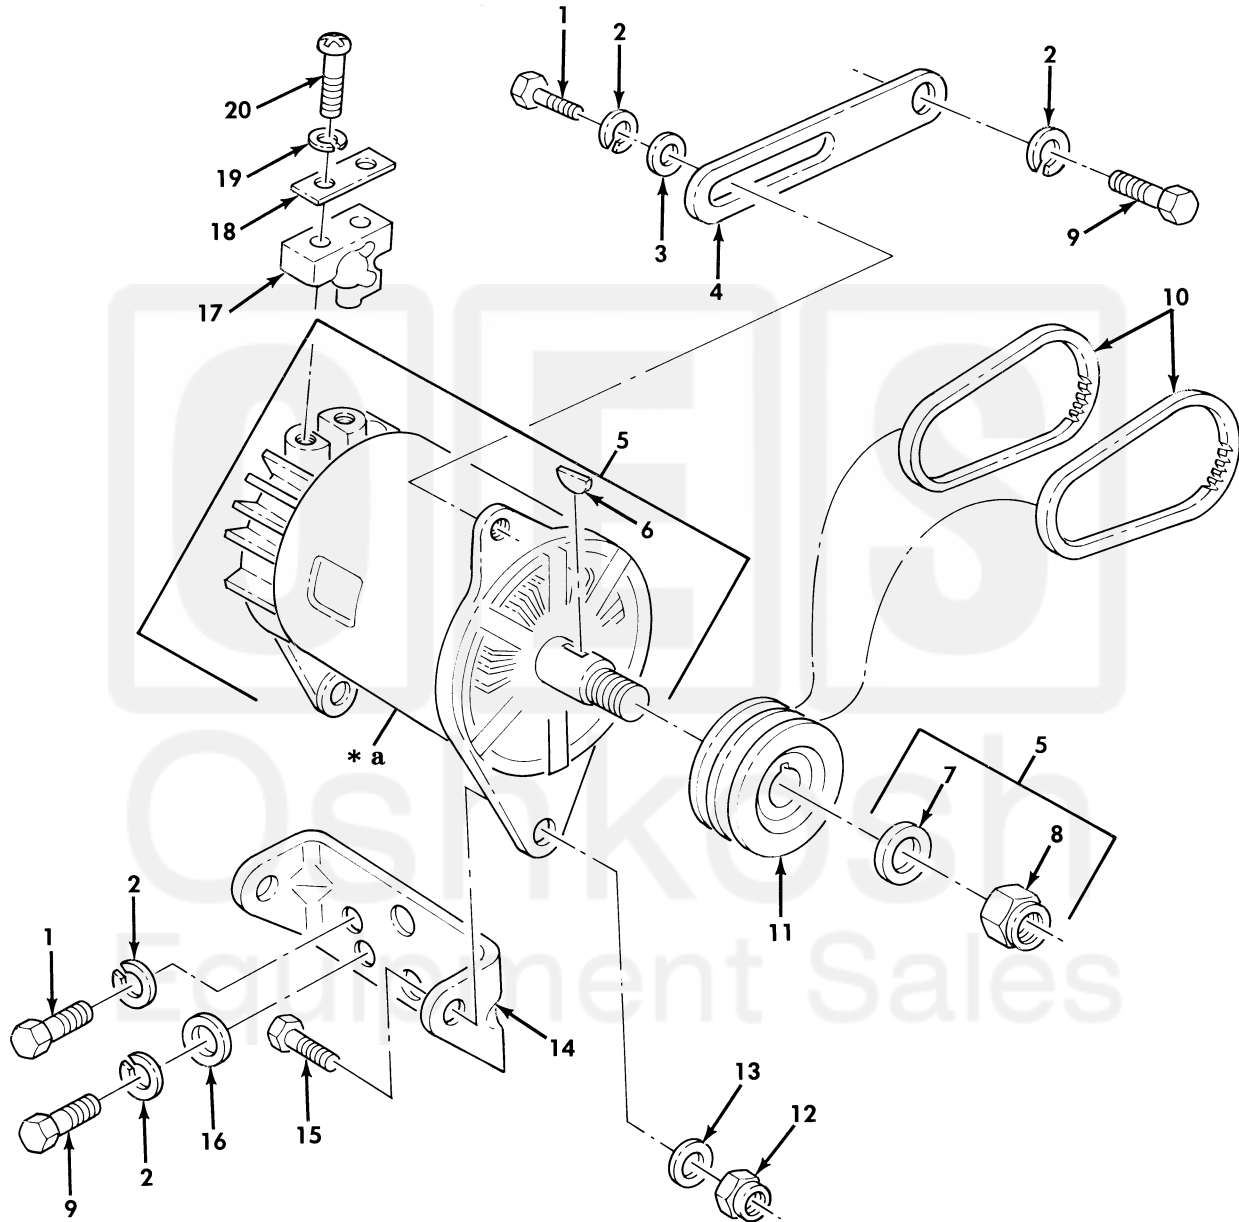

UNIT, DIRECT SUPPORT, AND GENERAL SUPPORT MAINTENANCE
REPAIR PARTS AND SPECIAL TOOLS LIST
TRUCK, 5-TON, 6X6, M809 SERIES TRUCKS (DIESEL)

*** a PART OF ITEM 5**

Figure 90. Alternator Assembly, Belts, Pulleys, and Mounting Hardware.

(1) ITEM NO	(2) SMR CODE	(3) NSN	(4) CAGEC	(5) PART NUMBER	(6) DESCRIPTION AND USABLE ON CODE (UOC)	(7) QTY
GROUP 0603 STARTING MOTOR						
FIG. 90 ALTERNATOR ASSEMBLY, BELTS, PULLEYS, AND MOUNTING HARDWARE						
1	PAOZZ	5305-00-543-4372	80204	B1821BH038C075N	SCREW, CAP, HEXAGON H.....	3
2	PAOZZ	5310-00-637-9541	96906	MS35338-46	WASHER, LOCK.....	4
3	PAOZZ	5310-00-809-4061	96906	MS27183-15	WASHER, FLAT.....	1
4	PAOZZ	2920-00-134-4650	19207	11664447	ARM, ADJUSTING, ENGIN.....	1
5	PAOZZ	2920-00-909-2483	19207	10929868	GENERATOR, ENGINE AC.....	1
6	PAOZZ	5315-00-616-5526	96906	MS35756-8	. KEY, WOODRUFF.....	1
7	PAOZZ	5310-00-614-3505	96906	MS15795-820	. WASHER, FLAT.....	1
8	PAOZZ	5310-00-449-2381	96906	MS21245L10	. NUT, SELF-LOCKING, HE.....	1
9	PAOZZ	5305-00-543-2419	96906	MS35291-061	SCREW, CAP, HEXAGON H.....	3
10	PAOZZ	3030-00-778-1241	96906	MS51065RP36-2	BELTS, V, MATCHED SET.....	2
11	PAOZZ	3020-00-433-2167	19207	11664301	PULLEY, GROOVE.....	1
12	PAOZZ	5310-00-274-9364	96906	MS21045-7	NUT, SLFLKG, HEXAGON.....	2
13	PAOZZ	5310-00-809-5997	96906	MS27183-17	WASHER, FLAT.....	2
14	PFOZZ	2920-00-134-4651	19207	11664477	BRACKET, ENGINE ACCE.....	1
15	PAOZZ	5305-00-709-8539	96906	MS90727-89	SCREW, CAP, HEXAGON H.....	2
16	PAOZZ	5310-00-080-6004	96906	MS27183-14	WASHER, FLAT.....	1
17	PAOZZ	5365-01-289-4434	19207	12357116	SPACER, PLATE.....	1
18	PAOZZ	5365-01-289-7852	19207	12357126	SPACER, PLATE.....	1
19	PAOZZ	5310-00-721-7809	96906	MS35340-43	WASHER, LOCK.....	2
20	PAOZZ	5305-00-984-6212	96906	MS35206-265	SCREW, MACHINE.....	2

END OF FIGURE