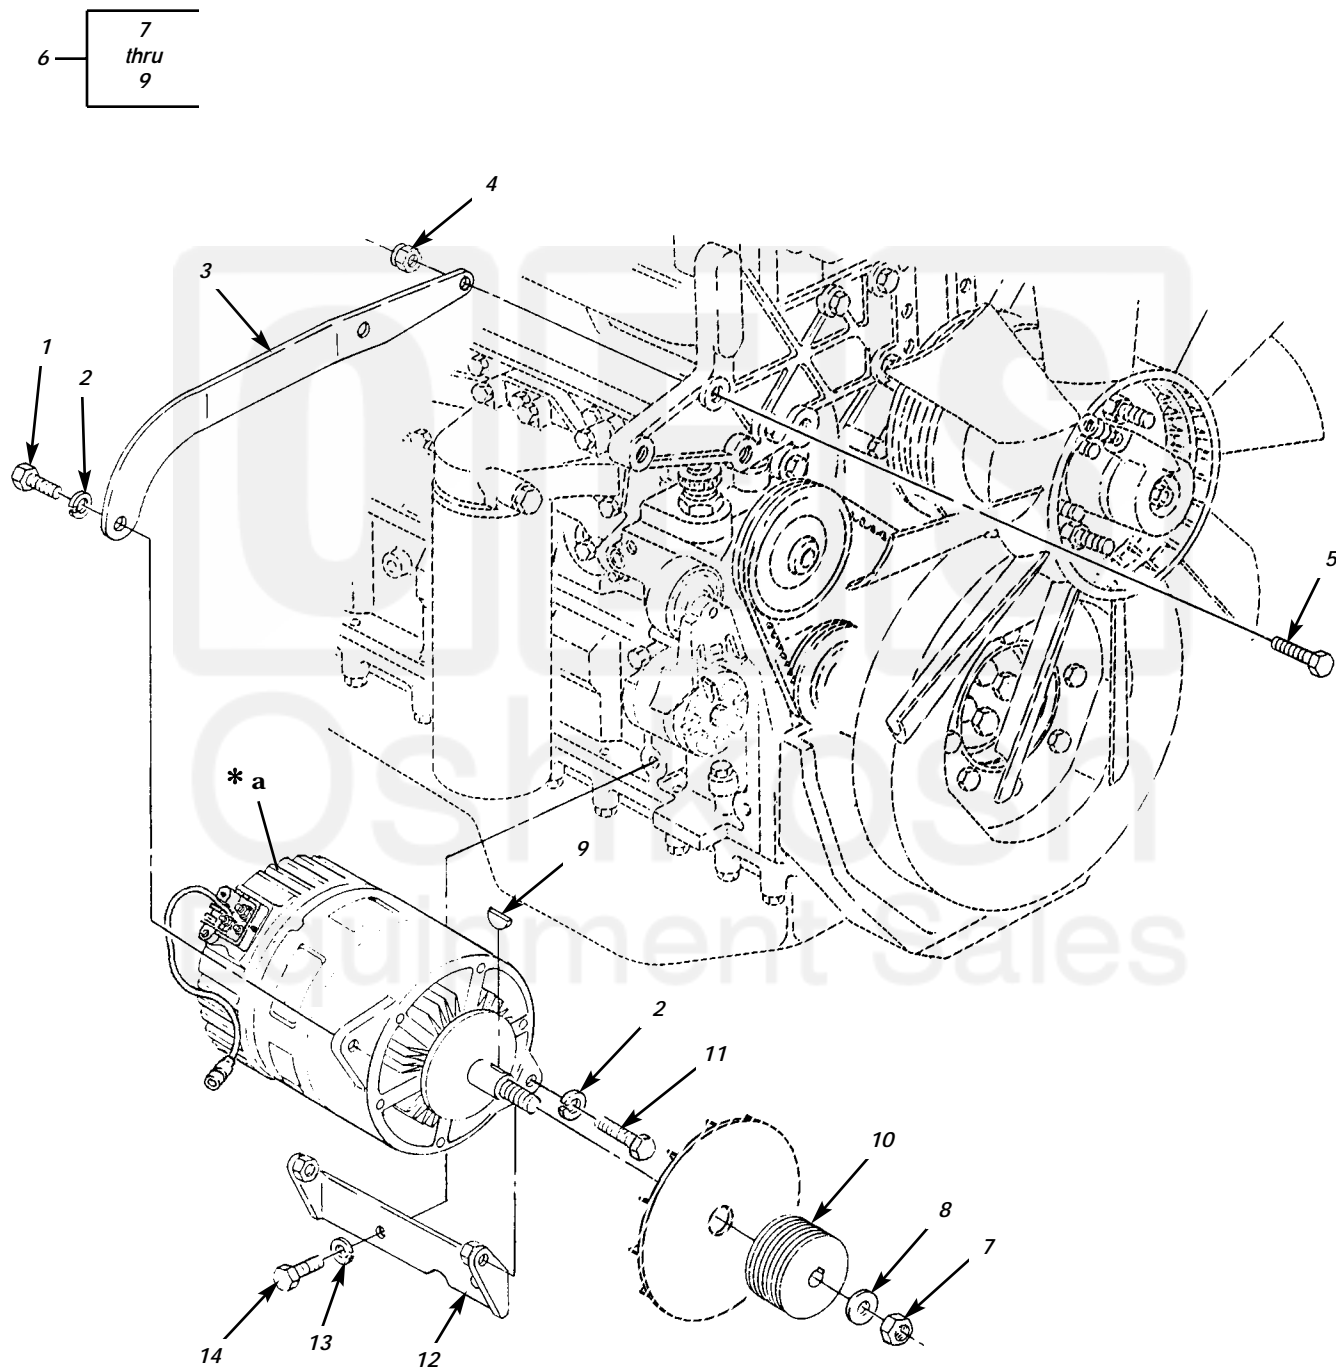

UNIT, DIRECT SUPPORT, AND GENERAL SUPPORT MAINTENANCE  
REPAIR PARTS AND SPECIAL TOOLS LIST

EXTENDED SERVICE PROGRAM (ESP)

TRUCK, CARGO, 2-1/2-TON, 6X6, M44A3 SERIES TRUCKS (DIESEL)

M35A3, W/O WINCH (NSN 2320-01-383-2047); W/WINCH (NSN 2320-01-383-3850);  
M35A3C, W/O WINCH (NSN 2320-01-383-2050); W/WINCH (NSN 2320-01-383-2049);  
M36A3, W/O WINCH (NSN 2320-01-383-2048); W/WINCH (NSN 2320-01-383-2046).

\* a PART OF ITEM 6

Figure 53. Alternator and Mounting Hardware (Sheet 1 of 2).

UNIT, DIRECT SUPPORT, AND GENERAL SUPPORT MAINTENANCE  
REPAIR PARTS AND SPECIAL TOOLS LIST

EXTENDED SERVICE PROGRAM (ESP)

TRUCK, CARGO, 2-1/2-TON, 6X6, M44A3 SERIES TRUCKS (DIESEL)

M35A3, W/O WINCH (NSN 2320-01-383-2047); W/WINCH (NSN 2320-01-383-3850);  
M35A3C, W/O WINCH (NSN 2320-01-383-2050); W/WINCH (NSN 2320-01-383-2049);  
M36A3, W/O WINCH (NSN 2320-01-383-2048); W/WINCH (NSN 2320-01-383-2046).

LEECE-NEVILLE

PRESTOLITE

Figure 53. Alternator and Mounting Hardware (Sheet 2 of 2).

(1) ITEM NO	(2) SMR CODE	(3) NSN	(4) CAGEC	(5) PART NUMBER	(6) DESCRIPTION AND USABLE ON CODES(UC)	(7) QTY
-------------------	--------------------	------------	--------------	-----------------------	--	------------