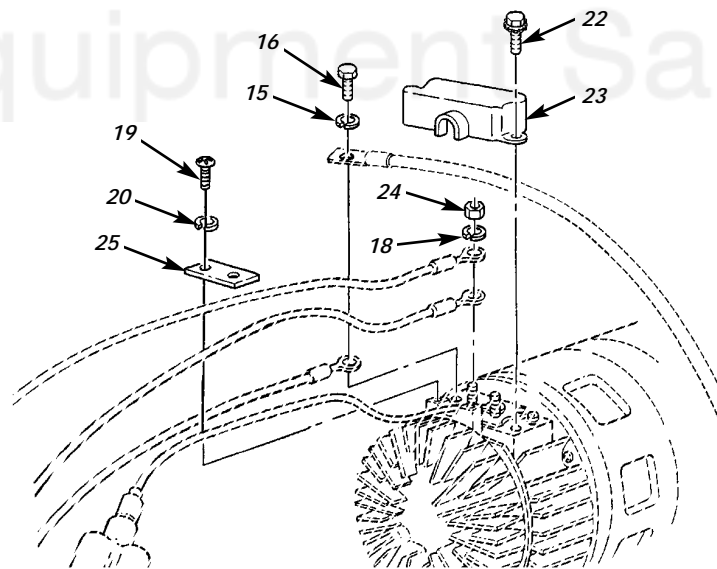

PRESTOLITE

Figure 53. Alternator and Mounting Hardware (Sheet 2 of 2).