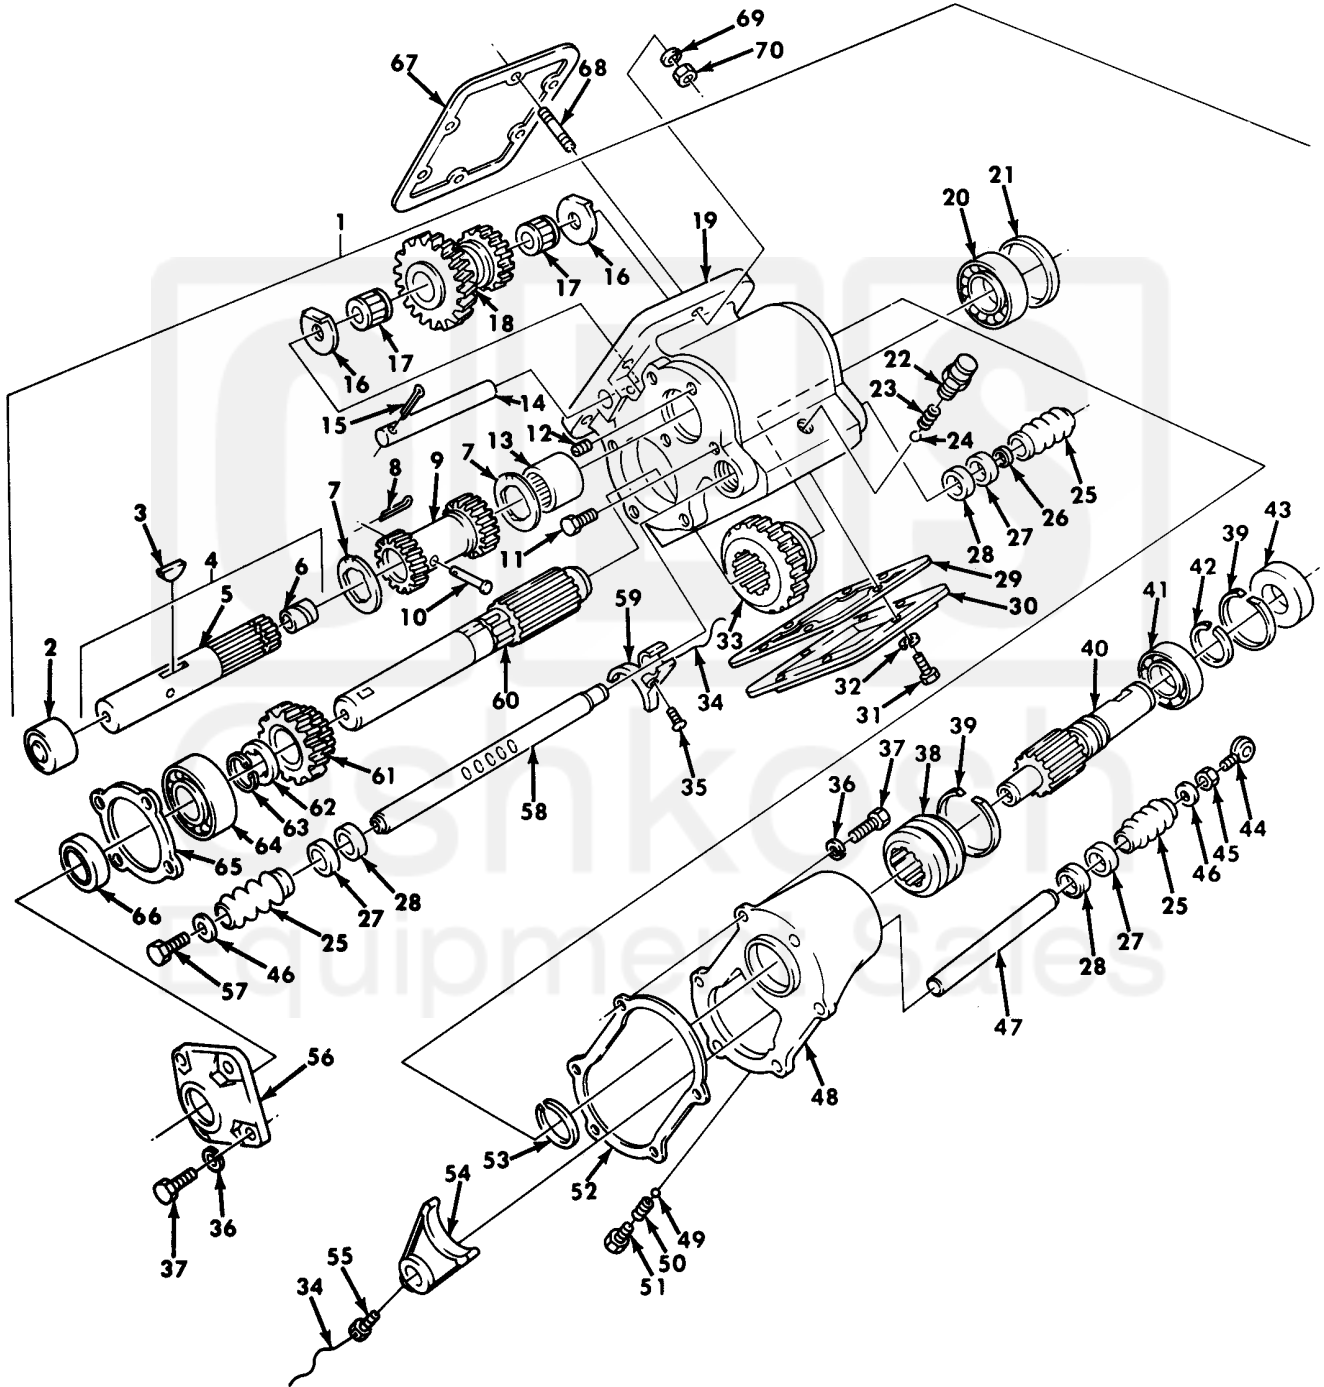

UNIT, DIRECT SUPPORT, AND GENERAL SUPPORT MAINTENANCE
REPAIR PARTS AND SPECIAL TOOLS LIST
TRUCK, 5-TON, 6X6, M809 SERIES TRUCKS (DIESEL)

Figure 418. Transmission Power Takeoff Assembly and Mounting Hardware.

UNIT, DIRECT SUPPORT, AND GENERAL SUPPORT MAINTENANCE
REPAIR PARTS AND SPECIAL TOOLS LIST
TRUCK, 5-TON, 6X6, M809 SERIES TRUCKS (DIESEL)

Figure 419. Transmission Power Takeoff Assembly and Mounting Hardware.