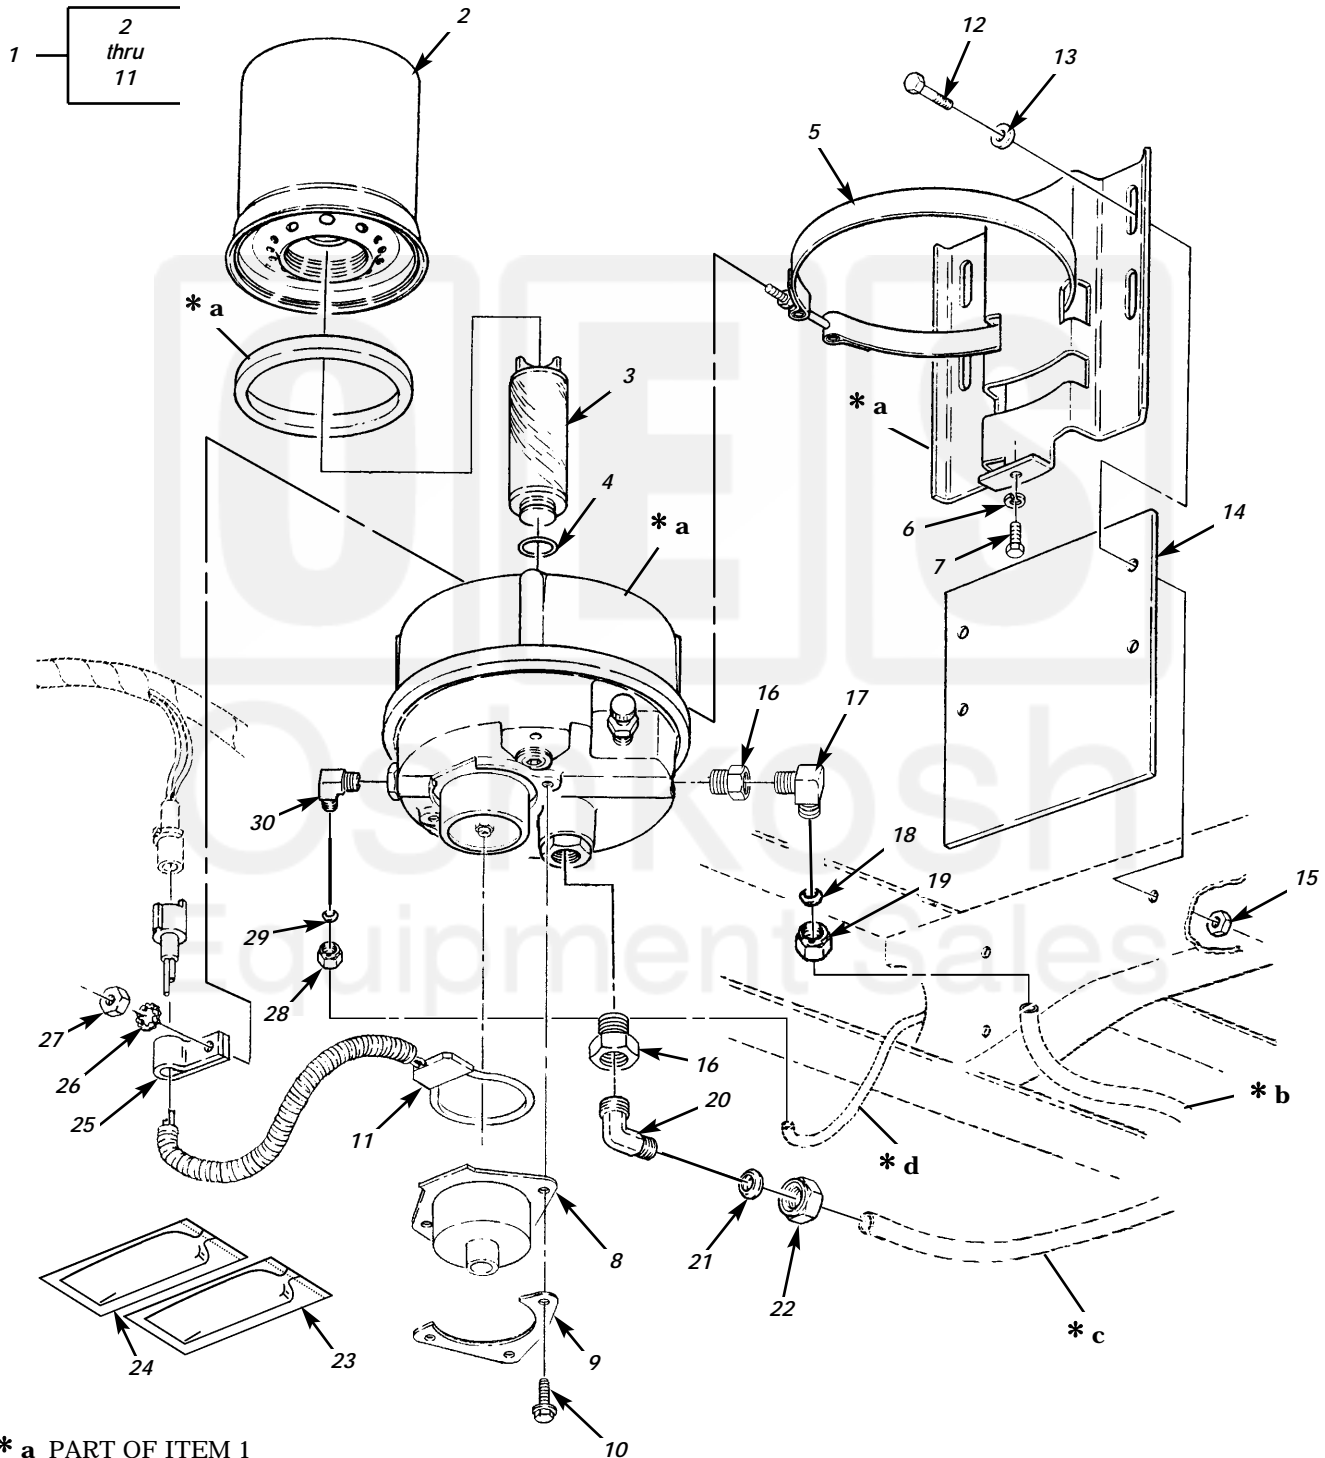

UNIT, DIRECT SUPPORT, AND GENERAL SUPPORT MAINTENANCE
REPAIR PARTS AND SPECIAL TOOLS LIST

EXTENDED SERVICE PROGRAM (ESP)

TRUCK, CARGO, 2-1/2-TON, 6X6, M44A3 SERIES TRUCKS (DIESEL)

M35A3, W/O WINCH (NSN 2320-01-383-2047); W/WINCH (NSN 2320-01-383-3850);
M35A3C, W/O WINCH (NSN 2320-01-383-2050); W/WINCH (NSN 2320-01-383-2049);
M36A3, W/O WINCH (NSN 2320-01-383-2048); W/WINCH (NSN 2320-01-383-2046).