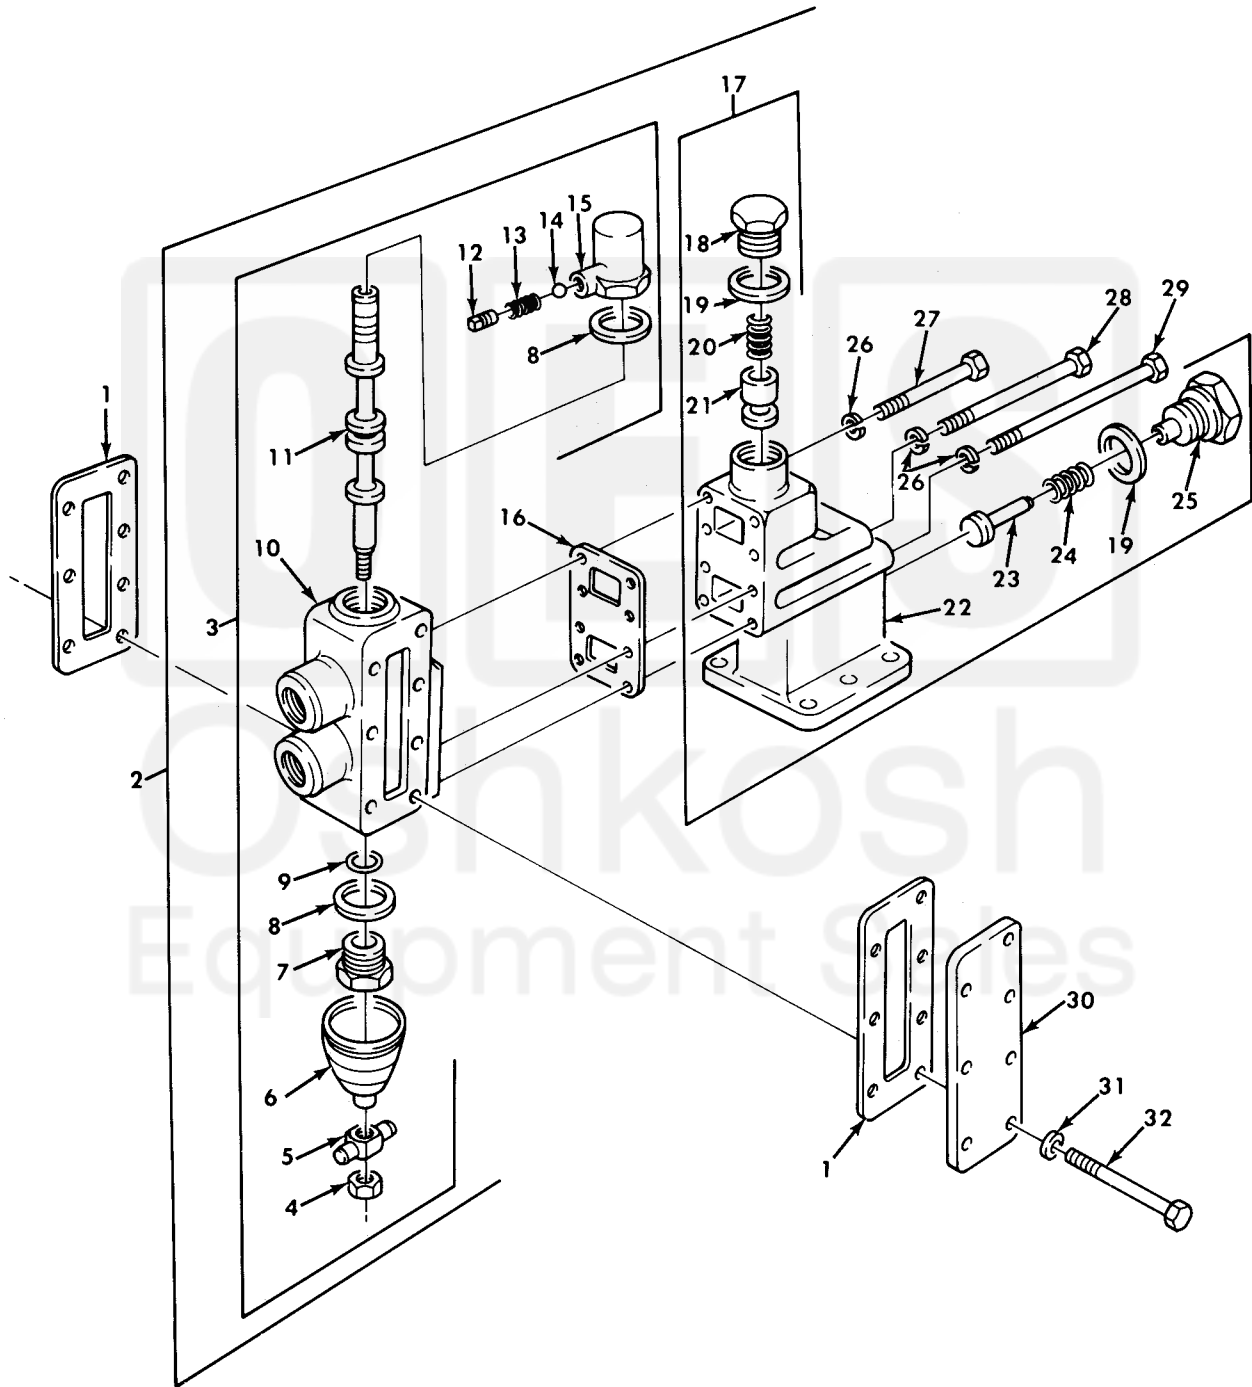

UNIT, DIRECT SUPPORT, AND GENERAL SUPPORT MAINTENANCE
REPAIR PARTS AND SPECIAL TOOLS LIST
TRUCK, 5-TON, 6X6, M809 SERIES TRUCKS (DIESEL)

Figure 381. Dump Hoist Control Valve Assembly and Mounting Hardware.