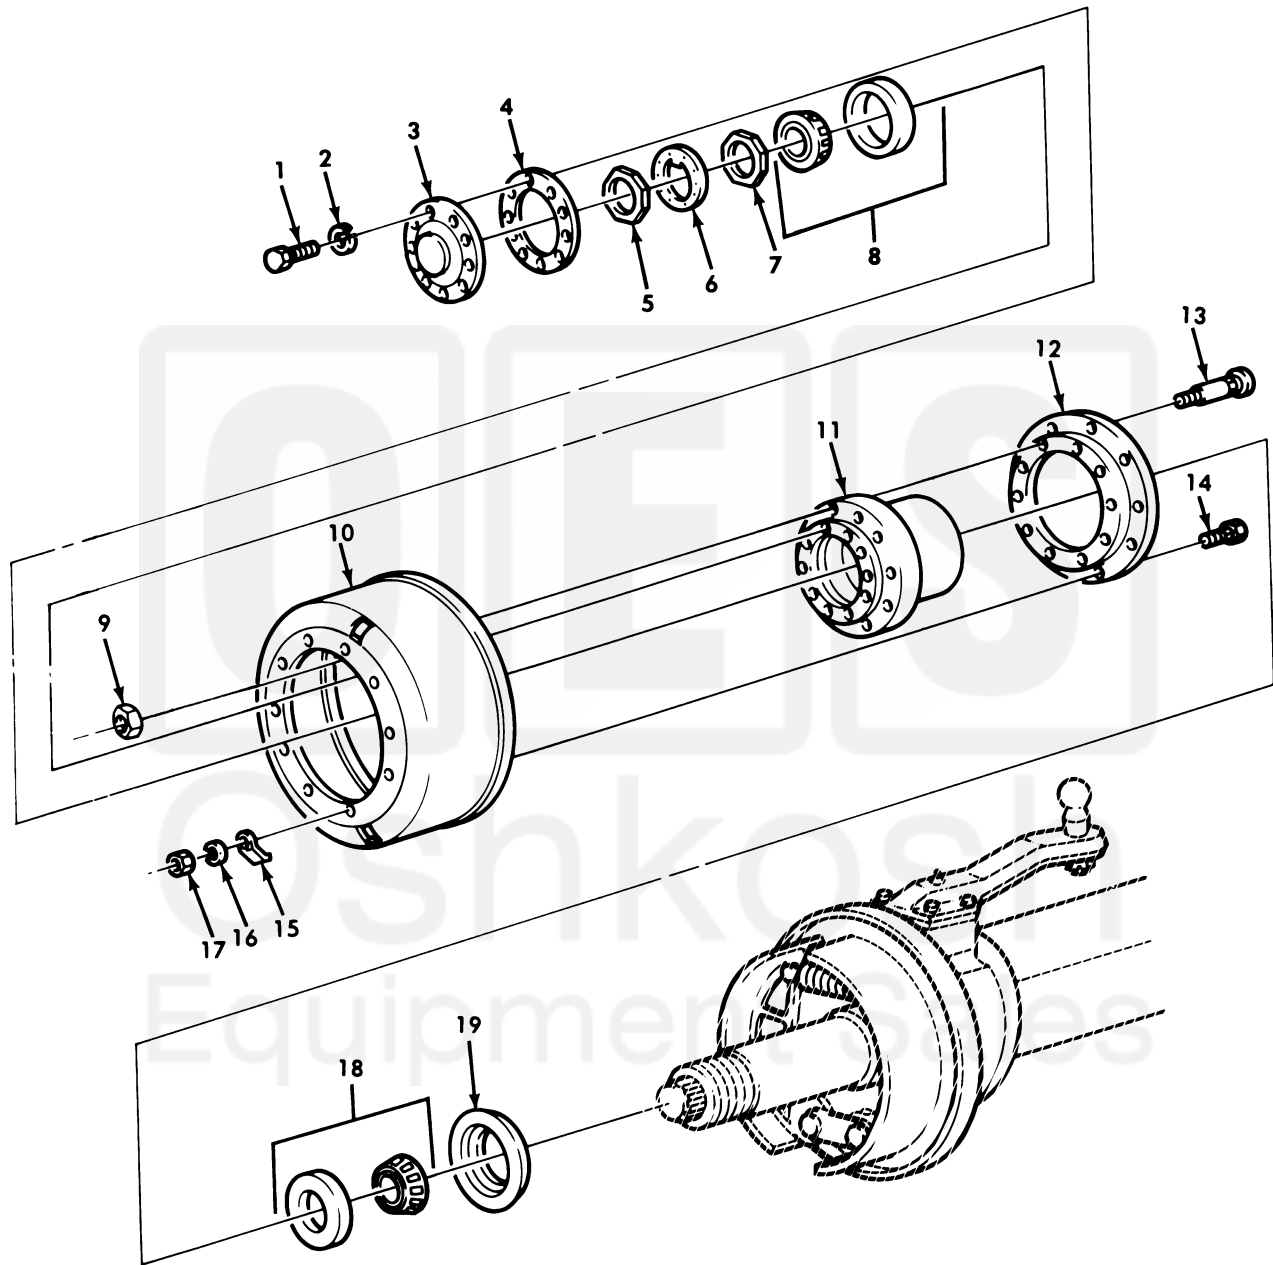

UNIT, DIRECT SUPPORT, AND GENERAL SUPPORT MAINTENANCE  
REPAIR PARTS AND SPECIAL TOOLS LIST  
TRUCK, 5-TON, 6X6, M809 SERIES TRUCKS (DIESEL)

Figure 206. Front Wheel Hub and Drum Assembly.

(1) ITEM NO	(2) SMR CODE	(3) NSN	(4) CAGEC	(5) PART NUMBER	(6) DESCRIPTION AND USABLE ON CODE (UOC)	(7) QTY
GROUP 1311 WHEEL ASSEMBLY						
FIG. 206 FRONT WHEEL HUB AND DRUM ASSEMBLY						
1	PAOZZ	5306-00-182-9267	19207	10896726	BOLT, MACHINE.....	20
2	PAOZZ	5310-00-584-5272	96906	MS35338-48	WASHER, LOCK.....	20
3	XAOZZ		19207	8758278	FLANGE.....	2
4	PAOZZ	5330-01-377-9775	14153	02764	GASKET FRONT HUB FLANGE.....	2
5	PAOZZ	5310-00-353-2427	19207	7979263	NUT, PLAIN, OCTAGON.....	2
6	PAOZZ	5310-00-700-7089	19207	5139123	WASHER, KEY.....	2
7	PAOZZ	5310-00-374-0836	19207	7979308	NUT ASSY.....	2
8	PAOZZ	3110-00-100-4223	96906	MS19081-181	BEARING, ROLLER, TAPE.....	2
9	PAOZZ	5310-01-045-3708	96906	MS51983-5	NUT, PLAIN, SINGLE BA LEFT HAND THREAD.....	10
UOC: 614, 622, 623, 624, 625, 626, 627, 628, 629, 630, 631, 632, 633, 634, 635, 637, 638						
9	PAOZZ	5310-01-045-3709	96906	MS51983-6	NUT, PLAIN, SINGLE BA RIGHT HAND THREAD.....	10
UOC: 614, 622, 623, 624, 625, 626, 627, 628, 629, 630, 631, 632, 633, 634, 635, 637, 638						
10	PAOFF	2530-00-093-5597	19207	7409394	BRAKE DRUM.....	2
11	PAOZZ	3040-00-421-3928	19207	7979324	HUB, BODY.....	2
12	PAOZZ	2530-00-740-9390	19207	7409390	ADAPTER, BRAKE DRUM.....	2
13	PAOZZ	5306-00-797-9320	19207	7409554	BOLT, RIBBED SHOULDE FRONT HUB, LEFT HAND THREAD.....	10
UOC: 614, 622, 623, 624, 625, 626, 627, 628, 629, 630, 631, 632, 633, 634, 635, 637, 638						
13	PAOZZ	5306-00-740-9555	19207	7409555	BOLT, RIBBED SHOULDE FRONT HUB, RIGHT HAND THREAD.....	10
UOC: 614, 622, 623, 624, 625, 626, 627, 628, 629, 630, 631, 632, 633, 634, 635, 637, 638						
14	PAOZZ	5306-01-062-2334	19207	7979179	BOLT, RIBBED SHOULDE.....	10
15	PAOZZ	5340-00-211-6129	78500	1107F84	COVER, ACCESS.....	2
16	PAOZZ	5310-00-209-0965	96906	MS35338-47	WASHER, LOCK.....	10
17	PAOZZ	5310-00-880-7745	96906	MS51968-11	NUT, PLAIN, HEXAGON.....	10
18	PAOZZ	3110-00-100-4220	96906	MS19081-137	BEARING, ROLLER, TAPE.....	2
19	PAOZZ	5330-00-740-9550	19207	7979349	SEAL, PLAIN ENCASED INNER WHEEL BEARING.....	2