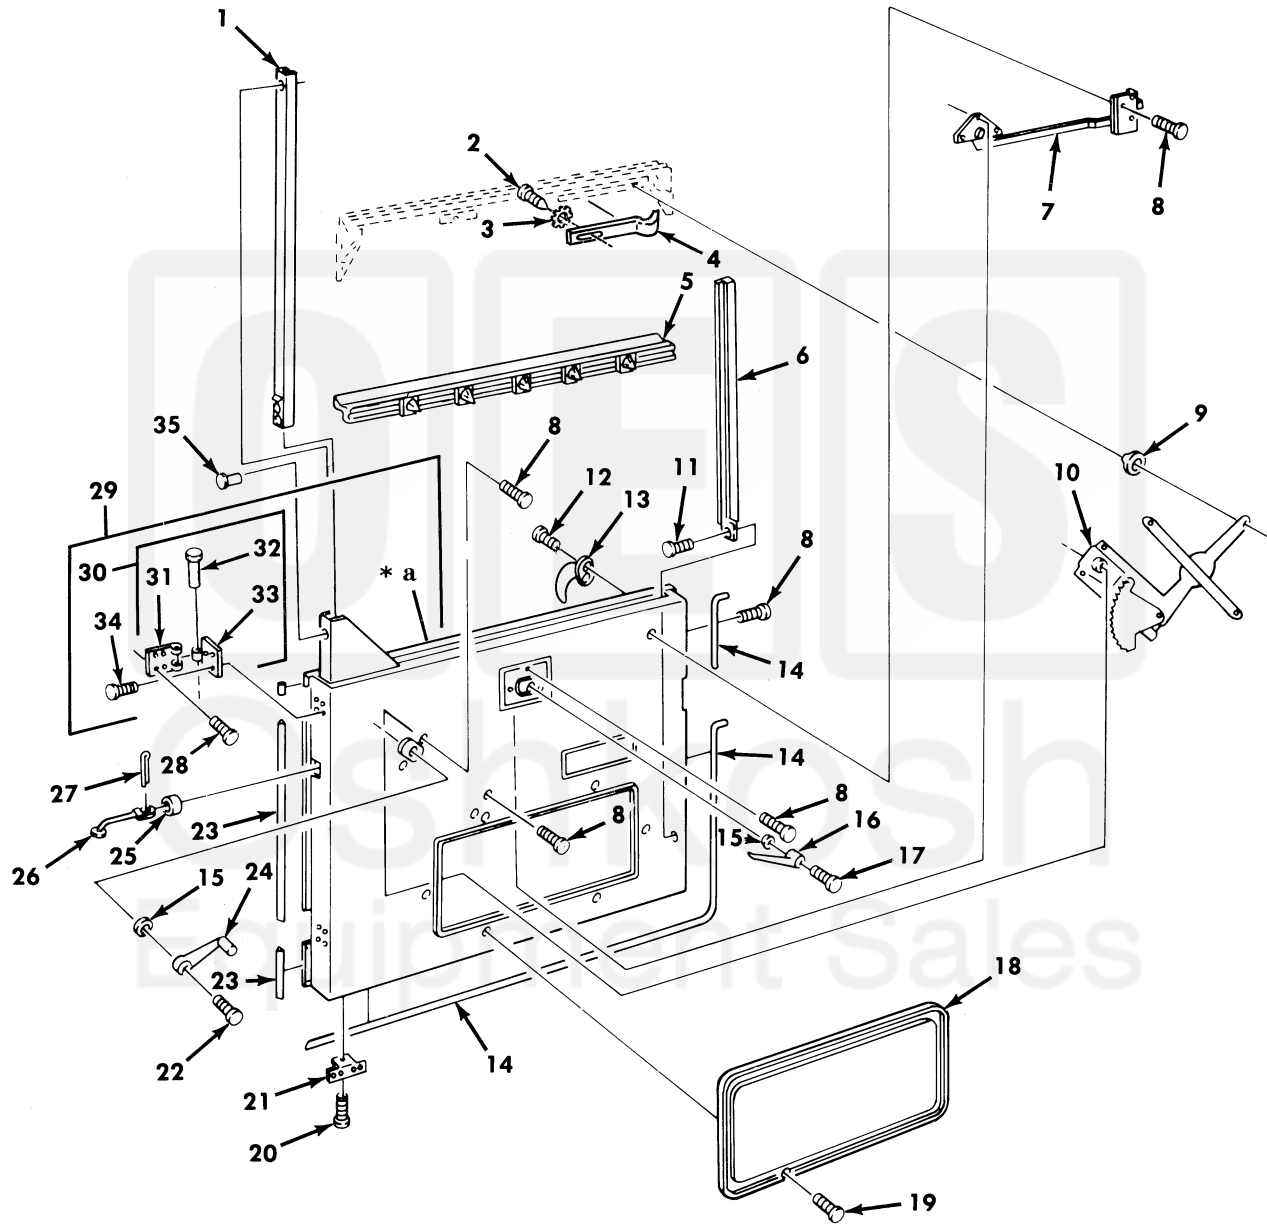

UNIT, DIRECT SUPPORT, AND GENERAL SUPPORT MAINTENANCE
REPAIR PARTS AND SPECIAL TOOLS LIST
TRUCK, 5-TON, 6X6, M809 SERIES TRUCKS (DIESEL)

* a PART OF ITEM 29

Figure 256. Door, Cab Assembly.

| (1) ITEM NO | (2) SMR CODE | (3) NSN | (4) CAGEC | (5) PART NUMBER | (6) DESCRIPTION AND USABLE ON CODE (UOC) | (7) QTY |
|---|--------------------|------------------|--------------|-----------------------|---|------------|
| GROUP 1801 BODY,CAB,AND HOOD ASSEMBLIES | | | | | | |
| FIG. 256 DOOR,CAB ASSEMBLY | | | | | | |
| 1 | PAOZZ | 2540-00-737-3298 | 19207 | 7373298 | CHANNEL,LIFT,VEHICL..... | 2 |
| 2 | PAOZZ | 5305-00-995-3569 | 96906 | MS24629-22 | SCREW,TAPPING..... | 2 |
| 3 | PAOZZ | 5310-00-209-0788 | 96906 | MS35335-30 | WASHER,LOCK..... | 2 |
| 4 | PAOZZ | 2510-01-022-5783 | 19207 | 11682321 | BRACKET,CAB DOOR SASH STOP..... | 2 |
| 5 | PAOZZ | 2510-00-737-3287 | 19207 | 7373287 | WEATHERSTRIP..... | 2 |
| 6 | PAOZZ | 2540-00-737-3286 | 19207 | 7373286 | CHANNEL,LIFT,VEHICL..... | 2 |
| 7 | PAOZZ | 2540-00-737-3276 | 19207 | 7373276 | LATCH,DOOR,VEHICULA LEFT..... | 1 |
| 7 | PAOZZ | 2540-00-737-3277 | 19207 | 7373277 | LATCH,DOOR,VEHICULA RIGHT..... | 1 |
| 8 | PAOZZ | 5305-00-531-0339 | 21450 | 594270 | SCREW,ASSEMBLED WAS..... | 12 |
| 9 | PAOZZ | 2540-00-562-0422 | 19207 | 7529309 | FASTENER,REGULATOR..... | 4 |
| 10 | PAOZZ | 2540-00-693-0602 | 19207 | 7373289 | REGULATOR,VEHICLE W LEFT..... | 1 |
| 10 | PAOZZ | 2540-00-693-0603 | 19207 | 7373290 | REGULATOR,VEHICLE W RIGHT..... | 1 |
| 11 | PAOZZ | 5305-00-442-3217 | 96906 | MS24629-66 | SCREW,TAPPING..... | 2 |
| 12 | PAOZZ | 5305-00-483-2339 | 19207 | 8743908 | SCREW,CAP,SOCKET HE..... | 4 |
| 13 | PAOZZ | 2540-00-741-0715 | 19207 | 7410715 | HANDLE,DOOR,VEHICUL..... | 2 |
| 14 | PAOZZ | 9390-01-285-9623 | 19207 | 12368265 | NONMETALLIC SPECIAL..... | 2 |
| 15 | PAOZZ | 5330-00-621-2565 | 19207 | 7397852 | GASKET..... | 4 |
| 16 | PAOZZ | 2540-00-797-5609 | 19207 | 7975609 | HANDLE,DOOR,VEHICUL..... | 2 |
| 17 | PAOZZ | 5305-00-088-1302 | 19207 | 8743909 | SCREW,CAP,SOCKET HE..... | 2 |
| 18 | PAOZZ | 5340-00-693-0604 | 19207 | 7373299 | COVER,ACCESS..... | 2 |
| 19 | PAOZZ | 5305-00-855-0961 | 96906 | MS24629-35 | SCREW,TAPPING,THREA..... | 12 |
| 20 | PAOZZ | 5305-00-432-4163 | 96906 | MS51861-24 | SCREW,TAPPING..... | 10 |
| 21 | PAOZZ | 5340-00-737-3283 | 56442 | 7373283 | BRACKET,ANGLE..... | 10 |
| 22 | PAOZZ | 5305-00-145-0602 | 19207 | 8743910 | SCREW,CAP,SOCKET HE..... | 2 |
| 23 | PAOZZ | 9390-01-285-9623 | 19207 | 12368265 | NONMETALLIC SPECIAL..... | 2 |
| 24 | PAOZZ | 2540-00-737-3304 | 19207 | 7373304 | HANDLE,WINDOW REGUL..... | 2 |
| 25 | PAOZZ | 2510-00-057-1630 | 19207 | 8757843 | PAD,DOOR CHECK..... | 2 |
| 26 | PAOZZ | 2510-01-084-9633 | 19207 | 8757842-1 | ROD,DOOR CHECK,VEHI..... | 2 |
| 27 | PAOZZ | 5315-00-059-0205 | 96906 | MS24665-490 | PIN,COTTER..... | 2 |
| 28 | PAOZZ | 5305-01-237-7571 | 19207 | 8743912 | SCREW,CAP,SOCKET HE..... | 12 |
| 29 | PAOOO | 2510-00-737-3293 | 19207 | 7373293 | DOOR,VEHICULAR RIGHT..... | 1 |
| 29 | PAOOO | 2510-00-737-3294 | 5U403 | 7373294 | DOOR,VEHICULAR LEFT..... | 1 |
| 30 | PAOZZ | 5340-00-737-3284 | 19207 | 7373284 | .HINGE,BUTT..... | 2 |
| 31 | PAOZZ | 5340-01-114-7657 | 19207 | 7529302 | ..LEAF,BUTT HINGE..... | 2 |
| 32 | PAOZZ | 5315-00-338-1621 | 19207 | 7539131 | ..PIN,STRAIGHT,HEADED..... | 2 |
| 33 | PAOZZ | 5340-01-114-7656 | 19207 | 7529301 | ..LEAF,BUTT HINGE..... | 2 |
| 34 | PAOZZ | 5305-00-078-7021 | 19207 | 8743911 | .SCREW,CAP,SOCKET HE..... | 8 |
| 35 | PAOZZ | 5320-00-262-6492 | 11083 | 7B5049 | RIVET,TUBULAR..... | 2 |