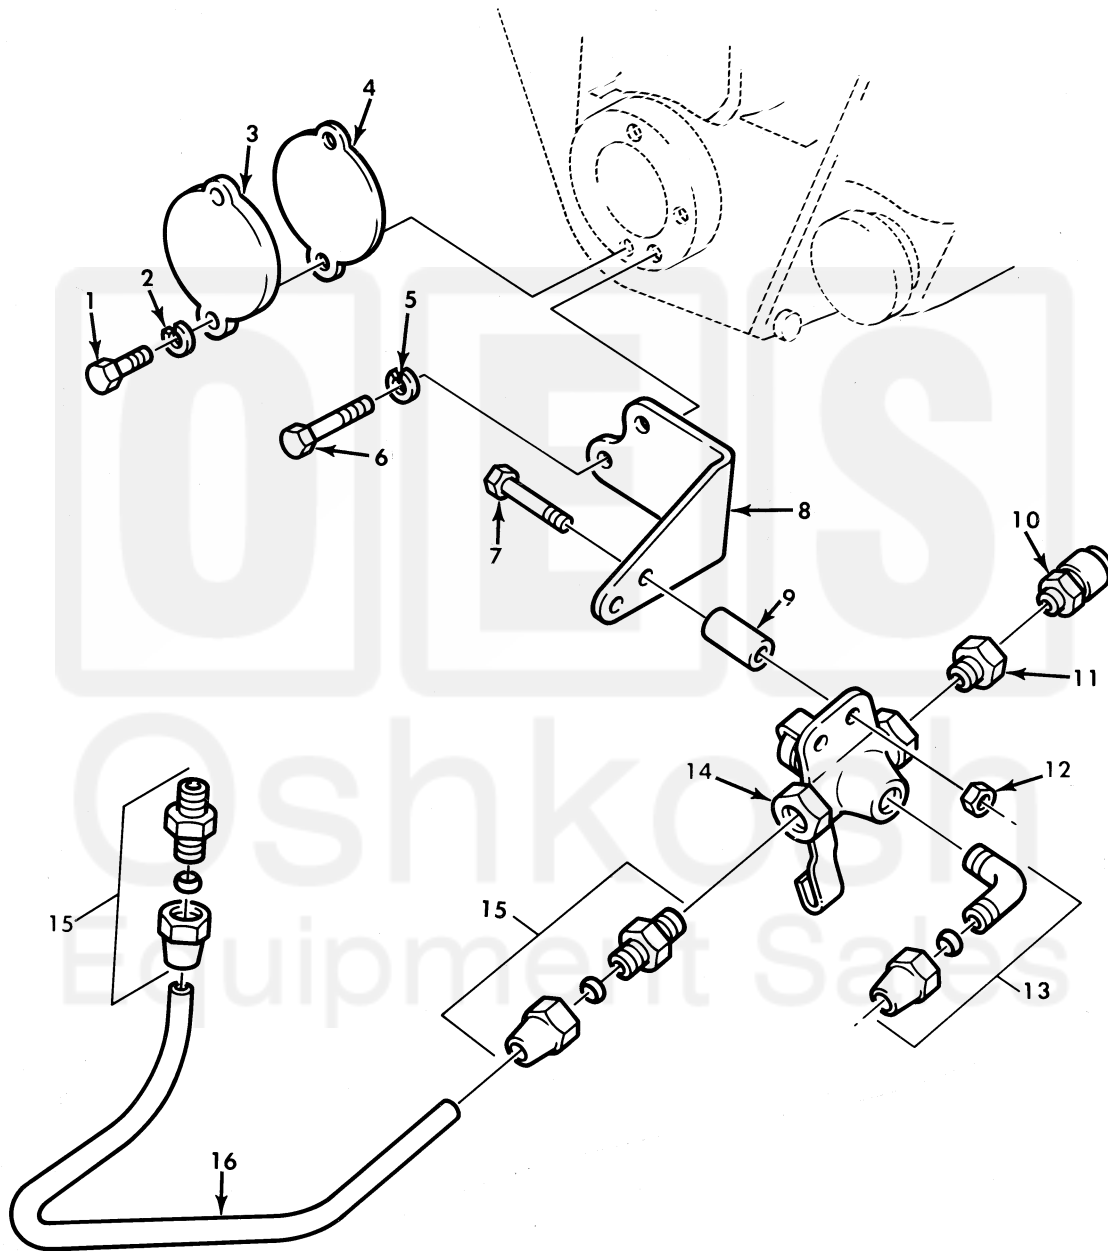

UNIT, DIRECT SUPPORT, AND GENERAL SUPPORT MAINTENANCE  
REPAIR PARTS AND SPECIAL TOOLS LIST  
TRUCK, 5-TON, 6X6, M809 SERIES TRUCKS (DIESEL)

Figure 69. Power Divider Governor Piping Valve.

(1) ITEM NO	(2) SMR CODE	(3) NSN	(4) CAGEC	(5) PART NUMBER	(6) DESCRIPTION AND USABLE ON CODE (UOC)	(7) QTY
GROUP 0308 ENGINE SPEED GOVERNOR AND CONTORLS						
FIG. 69 POWER DIVIDER GOVERNOR PIPING VALVE						
1	PAFZZ	5305-00-225-3838	96906	MS90725-4	SCREW,CAP,HEXAGON H..... UOC:622	2
2	PAFZZ	5310-00-582-5965	96906	MS35338-44	WASHER,LOCK..... UOC:622	2
3	PAFZZ	5340-00-405-1957	19207	10932100	COVER,ACCESS..... UOC:622	1
4	PAFZZ	5330-00-911-5621	19207	10932109	GASKET..... UOC:622	1
5	PAFZZ	5310-00-637-9541	96906	MS35338-46	WASHER,LOCK..... UOC:622	2
6	PAFZZ	5305-00-068-0511	80204	B1821BH038C125N	SCREW,CAP,HEXAGON H..... UOC:622	2
7	PAFZZ	5305-00-267-8956	96906	MS90727-12	SCREW,CAP,HEXAGON H..... UOC:622	2
8	PAFZZ	5340-00-405-9780	19207	10900074	BRACKET,ANGLE..... UOC:622	1
9	PAFZZ	5365-00-972-2637	19207	10899301	SPACER,SLEEVE..... UOC:622	2
10	PAFZZ	4820-00-726-4719	19207	5196397	VALVE,AIR PRESSURE..... UOC:622	1
11	PAFZZ	4730-00-480-5620	11862	444024	BUSHING,PIPE..... UOC:622	2
12	PAFZZ	5310-00-061-7325	96906	MS21045-4	NUT,SLFLKG HEXAGON..... UOC:622	2
13	PAFZZ	4730-00-069-1187	79146	H0169-6X4	ELBOW,PIPE TO TUBE..... UOC:622	1
14	PAFZZ	4820-00-808-6905	70411	SP2346CM	VALVE,PLUG..... UOC:622	1
15	PAFZZ	4730-00-069-1186	81343	6-4 120102BA	ADAPTER,STRAIGHT,PI..... UOC:622	2
16	MFFZZ		19207	8689208-11	TUBE,METALLIC MAKE FROM TUBE,P/N 305087-0116..... UOC:622	1

END OF FIGURE