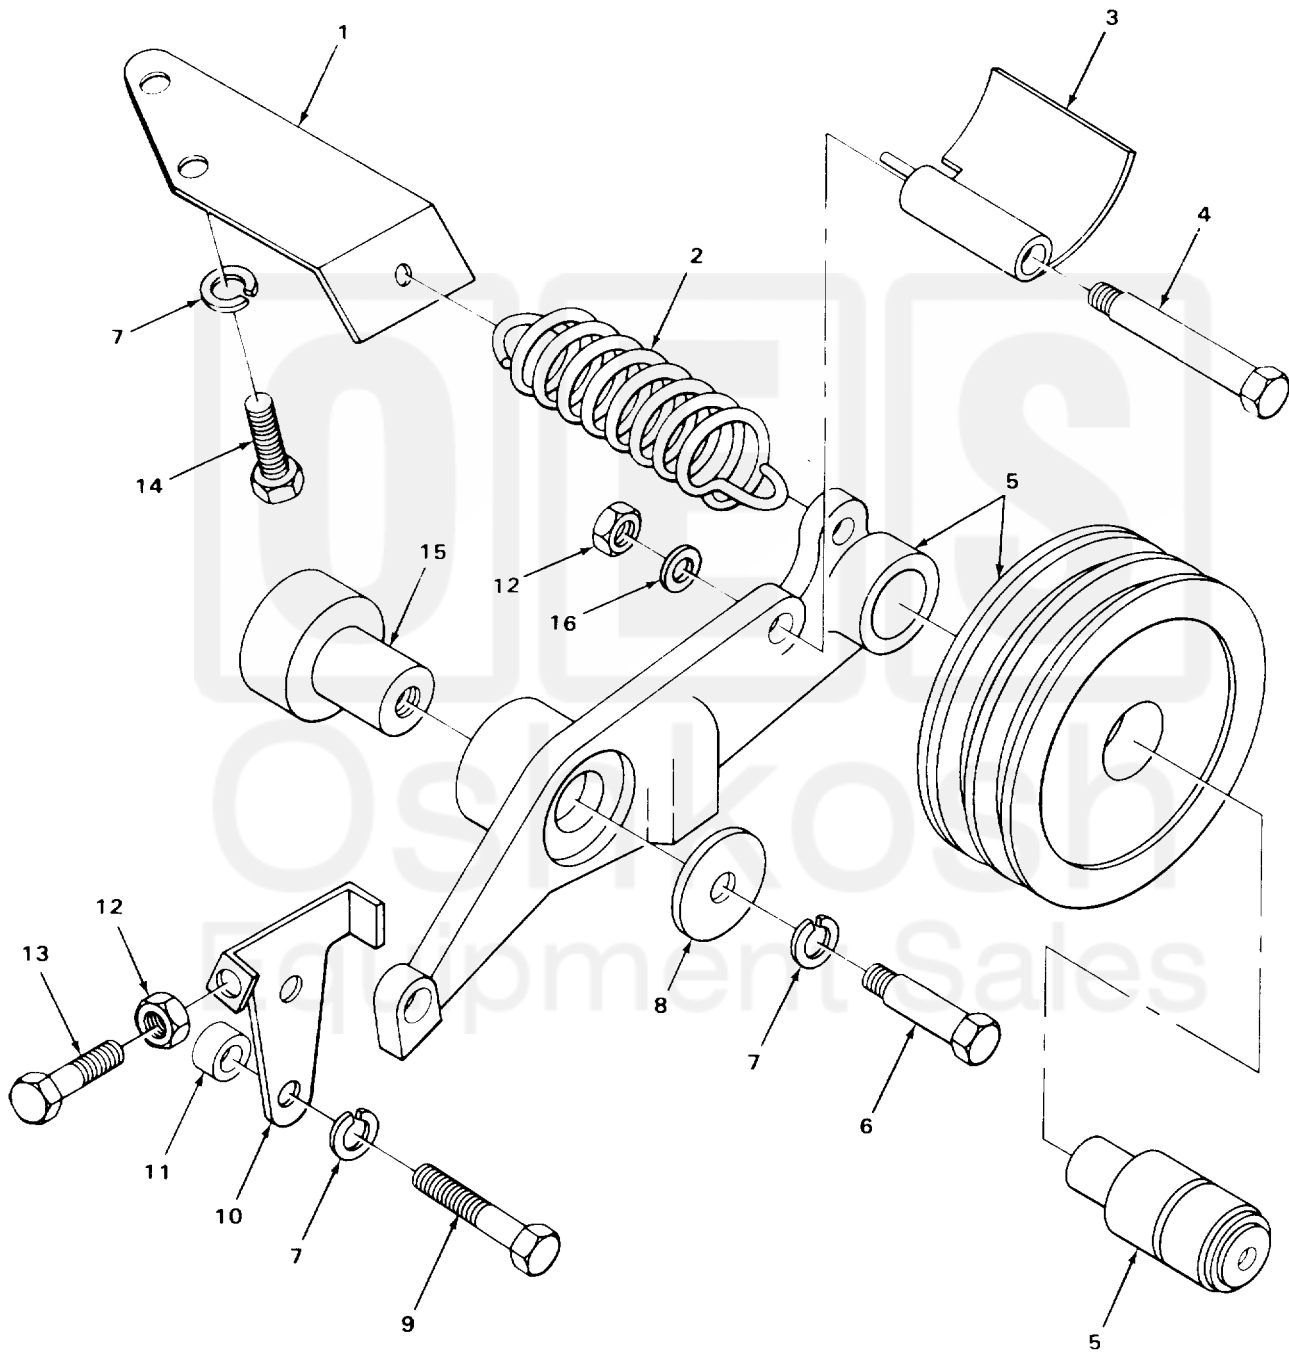

SECTION II

TM 10-3930-242-24P

TA705376

FIGURE 50. BELT TIGHTENER

(1) ITEM NO	(2) SMR CODE	(3) CAGEC	(4) PART NUMBER	(5) DESCRIPTION AND USABLE ON CODES (UOC)  GROUP 0505 FAN ASSEMBLY  FIG. 50 BELT TIGHTENER	(6) QTY
1	PAOZZ	72582	5136439	BRACKET,OIL PUMP FAN PULLEY ASSEMBLY, SPRING MTG	1
2	PAOZZ	72582	5136654	SPRING,HELICAL,EXTE FAN PULLEY ASSEMBLY	1
3	PFOZZ	72582	5137548	GUIDE,FAN BELT	1
4	PAOZZ	72582	181350	BOLT,MACHINE GUIDE MTG	1
5	PAOZZ	72582	5136623	LEVER,REMOTE CONTRO	1
6	PFOZZ	96906	MS90728-78	SCREW,CAP,HEXAGON H ARM ASSEMBLY MTG UOC:CQK,U72	1
6	PFOZZ	96906	MS90728-78	SCREW,CAP,HEXAGON H ARM ASSEMBLY MTG UOC: CMP, CMQ, U73, U74	1
7	PFOZZ	96906	MS35338-8	WASHER,LOCK SPRING BRACKET MOUNTING	5
8	PAOZZ	72582	5139928	WASHER,FLAAT ARM ASSEMBLY MTG UOC:CQK,U72	1
8	PFOZZ	72582	5137237	WASHER ARM ASSEMBLY MTG UOC: CMP, CMQ, U73, U74	1
9	XDOZZ	72582	45537	SCREW,CAP,HEXAGON BRACKET MTG	2
10	PFOZZ	72582	5136445	BRACKET,ARM	1
11	XBOZZ	72582	5178895	SPACER BRACKET MTG UOC:CQK,U72	2
11	XDOZZ	72582	5136625	SPACER ARM ASSEMBLY MTG UOC: CMP, CMQ, U73, U74	2
12	PFOZZ	96906	MS51968-5	NUT,PLAIN,HEXAGON ADJUSTING BOLT	2
13	PAOZZ	24617	100014	BOLT,MACHINE ARM ADJUSTING	1
14	PAOZZ	24617	186282	BOLT,MACHINE SPRING BRACKET MTG	2
15	PAOZZ	72582	5136653	HUB,IDLER BRACKET,F	1
16	PFOZZ	96906	MS35338-45	WASHER,LOCK GUIDE MTG	1

END OF FIGURE