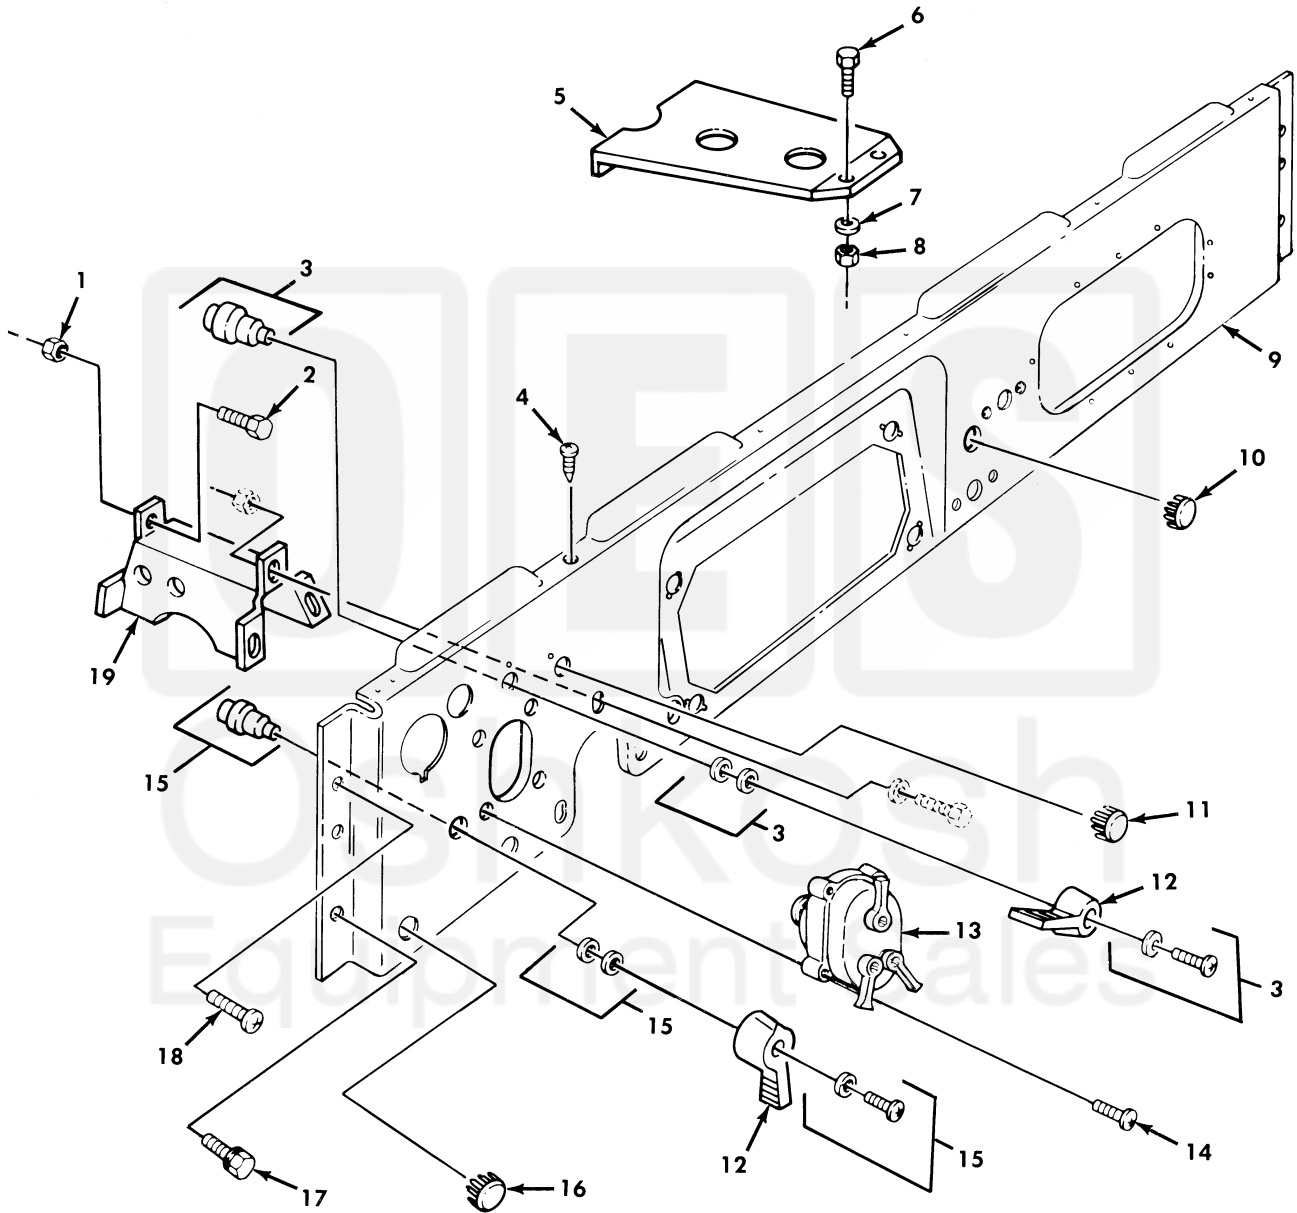

UNIT, DIRECT SUPPORT, AND GENERAL SUPPORT MAINTENANCE
REPAIR PARTS AND SPECIAL TOOLS LIST
TRUCK, 5-TON, 6X6, M809 SERIES TRUCKS (DIESEL)

Figure 93. Instrument Panel, Ignition, Light, Auxiliary Switches, and Mounting Hardware.

(1) ITEM NO	(2) SMR CODE	(3) NSN	(4) CAGEC	(5) PART NUMBER	(6) DESCRIPTION AND USABLE ON CODE (UOC)	(7) QTY
GROUP 0607 INSTRUMENT OR ENGINE CONTROL PANEL						
FIG. 93 INSTRUMENT PANEL,IGNITION, LIGHT,AUXILIARY SWITCHES,AND MOUNTING HARDWARE						
1	PAOZZ	5310-00-982-4912	96906	MS21045-5	NUT, SELF-LOCKING, HE.....	3
2	PAOZZ	5306-00-050-1238	96906	MS90727-32	BOLT, MACHINE.....	3
3	PAOZZ	5930-00-699-9438	81349	MIL-S-13623/1-2	SWITCH, ROTARY.....	1
4	PAOZZ	5305-00-855-0957	96906	MS24629-46	SCREW, TAPPING.....	7
5	PAOZZ	2510-00-408-2449	19207	7397848	SUPPORT, PANEL, INSTR.....	1
6	PAOZZ	5305-00-269-2803	96906	MS90726-60	SCREW, CAP, HEXAGON H.....	2
7	PAOZZ	5310-00-080-6004	96906	MS27183-14	WASHER, FLAT.....	2
8	PAOZZ	5310-00-982-4908	96906	MS21045-6	NUT, SELF-LOCKING, HE.....	2
9	PFOZZ	2510-00-451-8117	19207	11664270	PANEL, INSTRUMENT, VE.....	1
10	XDOZZ		24617	432478	CAP-PLUG, PROTECTIVE.....	1
11	XDOZZ		24617	432468	CAP-PLUG, PROTECTIVE.....	1
UOC: 614, 620, 621, 625, 626, 628, 629, 630, 631, 632, 637, 638						
12	PAOZZ	5930-00-130-5349	19207	5381088	HANDLE, SWITCH.....	2
13	PAOZZ	5930-00-307-8856	96906	MS51113-1	SWITCH, VEHICULAR LI.....	1
14	PAOZZ	5305-00-989-7435	96906	MS35207-264	SCREW, MACHINE.....	4
15	PAOZZ	5930-00-134-5036	19207	11614131	SWITCH, ROTARY.....	1
16	PAOZZ	5340-00-664-0399	19207	432613	BUTTON, PLUG.....	1
UOC: 614, 623, 624, 625, 626, 627, 628, 629, 630, 631, 632, 633, 634, 635, 637, 638						
17	PAOZZ	5306-00-042-5859	21450	425859	BOLT, ASSEMBLED WASH.....	2
18	PAOZZ	5305-00-144-1514	19207	8743917	SCREW, MACHINE.....	4
19	PAOZZ	2510-00-407-5089	19207	10883310	BRACE, PANEL, INSTRUM.....	1

END OF FIGURE