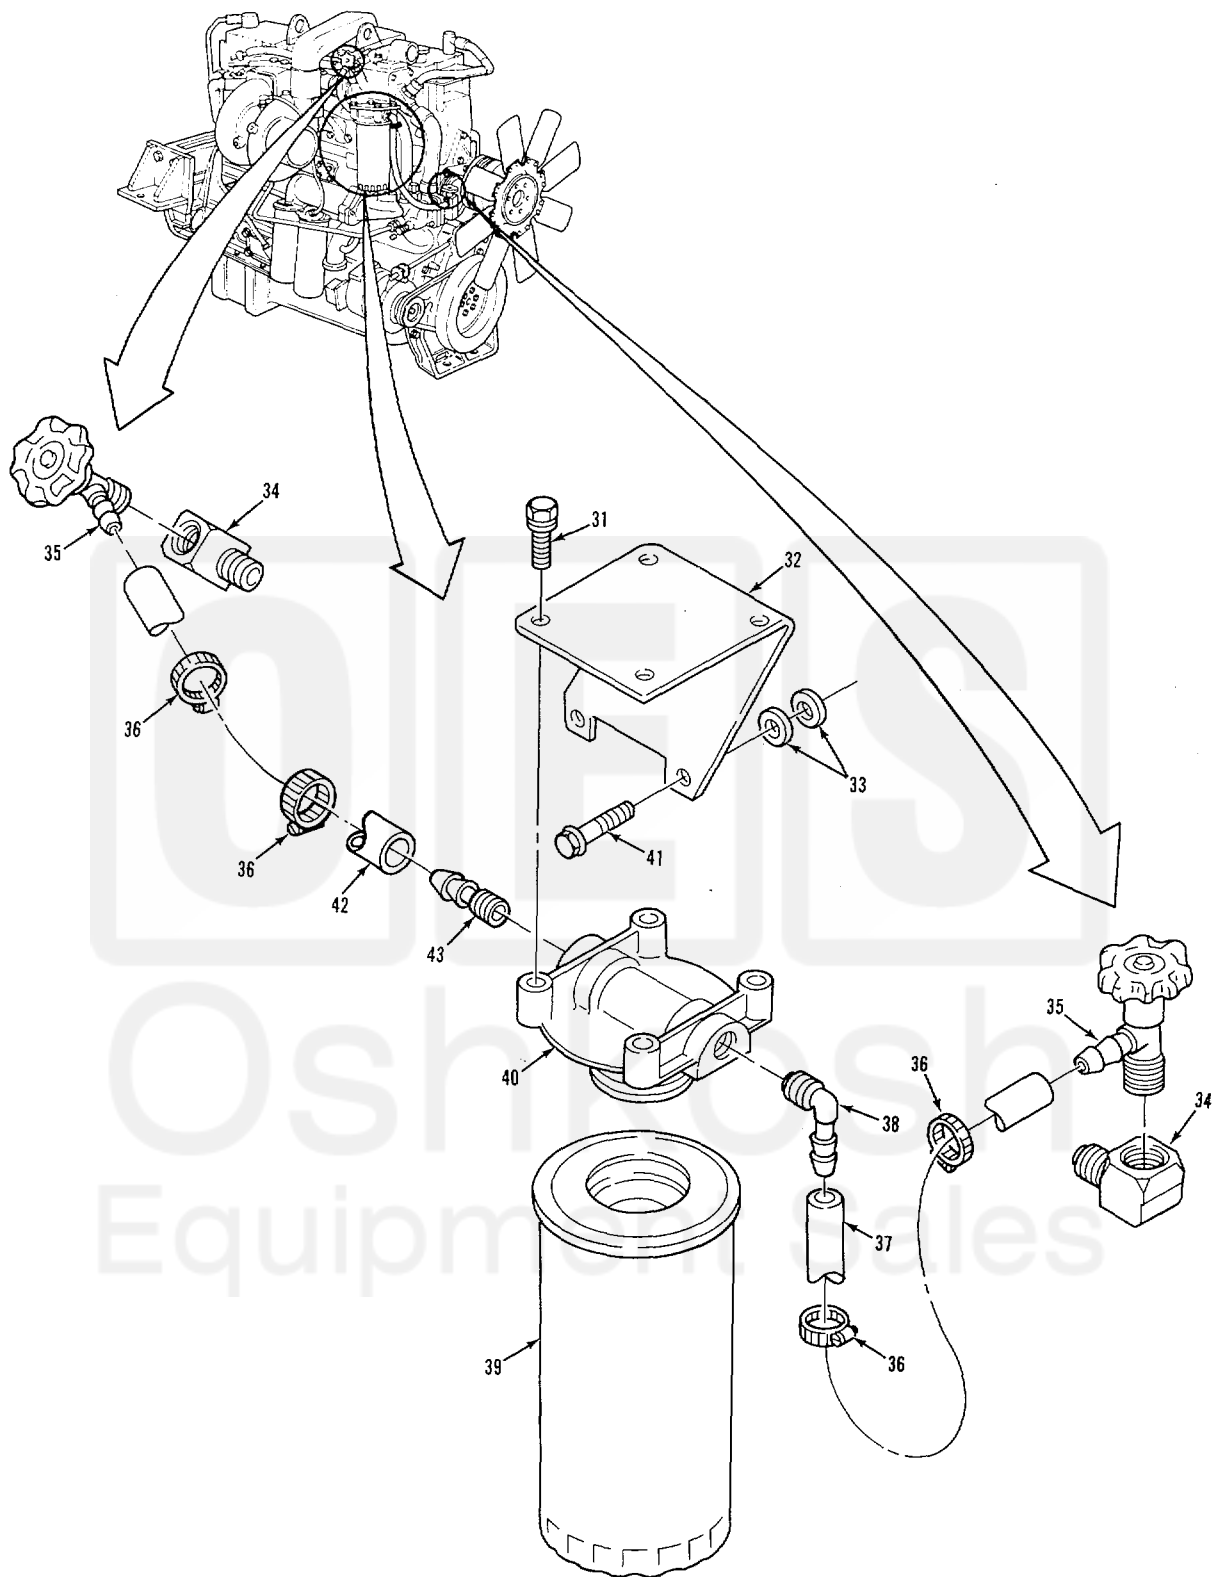

FIGURE 25. THERMOSTAT HOUSING, WATER MANIFOLD AND WATER FILTER  
(SHEET 1 OF 2).

FIGURE 25. THERMOSTAT HOUSING, WATER MANIFOLD AND WATER FILTER (SHEET 2 OF 2).

SECTION II				TM9-2320-283-24P	
(1)	(2)	(3)	(4)	(5)	(6)
ITEM	SMR		PART		
NO	CODE	CAGEC	NUMBER	DESCRIPTION AND USABLE ON CODES (UOC)	QTY
GROUP:0503 WATER MANIFOLDS, HEADERS, THERMOSTATS AND HOUSING GASKET					
FIGURE 25. THERMOSTAT HOUSING, WATER MANIFOLD AND WATER FILTER.					
1	PAOZZ	15434	130118	WATER MANIFOLD .....	1
2	PCOZZ	15434	70624	PACKING,PREFORMED .....	4
3	PAOZZ	15434	3015114	WATER MANIFOLD FRONT .....	1
4	PAOZZ	15434	214345	COCK, DRAIN.....	1
5	PAOZZ	15434	3008468	PLUG,PIPE .....	1
6	PAOZZ	96906	MS27183-12	WASHER, FLAT.....	2
7	PAOZZ	15434	30122470	SCREW, ASSEMBLED WAS .....	2
8	PAOZZ	15434	3024666	TUBE, BENT, METALLIC .....	1
9	PCOZZ	15434	212161	PACKING,PREFORMED .....	2
10	PCOZZ	15434	208128	GASKET .....	1
11	PAOZZ	15434	201737	THERMOSTAT, FLOW CON 180 DEGREES .....	1
12	PCOZZ	15434	186780	SEAL, THERMOSTAT .....	1
13	PAOZZ	15434	3010595	SCREW MACHINE .....	6
14	PAOZZ	15434	3n18764	CONNECTION, WATER O.UO.....	1
15	PCOZZ	15434	3019158	GASKET .....	1
16	PFOZZ	15434	3017748	HOUSING, THERMOSTATC .....	11
17	PAOZZ	15434	S-932-B	ADAPTER, STRAIGHT, PIC .....	1
18	PAOZZ	96906	MS35842-13	CLAMP, HOSE .....	2
19	PAOZZ	15434	3022589	BOLT, MACHINE .....	1
20	PAOZZ	15434	214617	CLAMP, RIM CLENCHING .....	1
21	PCOZZ	15434	43463-A	PACKING, PREFORMEDC.....	1
22	PAOZZ	15434	3018098	TUBE, BENT METALLIC .....	1
23	PCOZZ	15434	102522	HOSE NONMETALLIC.....	1
24	PAOZZ	15434	3100597	SCREW W/CAPTIVE WASC .....	4
25	PAOZZ	15434	3116256	HOUSING, WATER INLET .....	1
26	PAOZZ	96906	MS27183-14	WASHER, FLAT.....	1
27	PCOZZ	15434	3024960	GASKET .....	1
28	PAOZZ	15434	13^394	COUPLING, MANIFOLD.....	2
29	PCUZZ	15434	3024709	GASKET .....	6
30	PAOLZ	15434	3013r0	WATER MANIFOLD REAR .....	1
31	PAOZZ	15434	3010596	SCREW ASSMEBLED WAS .....	5
32	PAOZZ	15434	211448	BRACKETTANGLEI .....	1
33	PAOZZ	15434	109594	BEARING, SLEEVE .....	4
34	PAOZZ	15434	70470	ELBOWCC.C .....	2
35	PAOZZ	15434	179901	VALVE, WATER SHUTOFF .....	2
36	PAOZZ	15434	1799_4	CLAMP, HOSE.....	4
37	PCOZZ	15434	179912	HOSE, NONMETALLIC .....	1
38	PAOZZ	15434	179903	ELBOW .....	1
39	PAOZZ	33457	3305367	FILTER ELEMENT, FLUI .....	1
40	PAOZZ	15434	204163	HEAD, FLUID FILTER .....	1
41	PAOZZ	15434	3n31126	SCREW, ASSEMBLED WAS .....	2
42	MOOZZ	01276	2580-C	HOSE, NONMETALLIC MAKE FROM HOSE P/..... N 2580-6.....	1
43	PAOZZ	03999	A38C4	COUPLING, HALF, QUICK.....	1