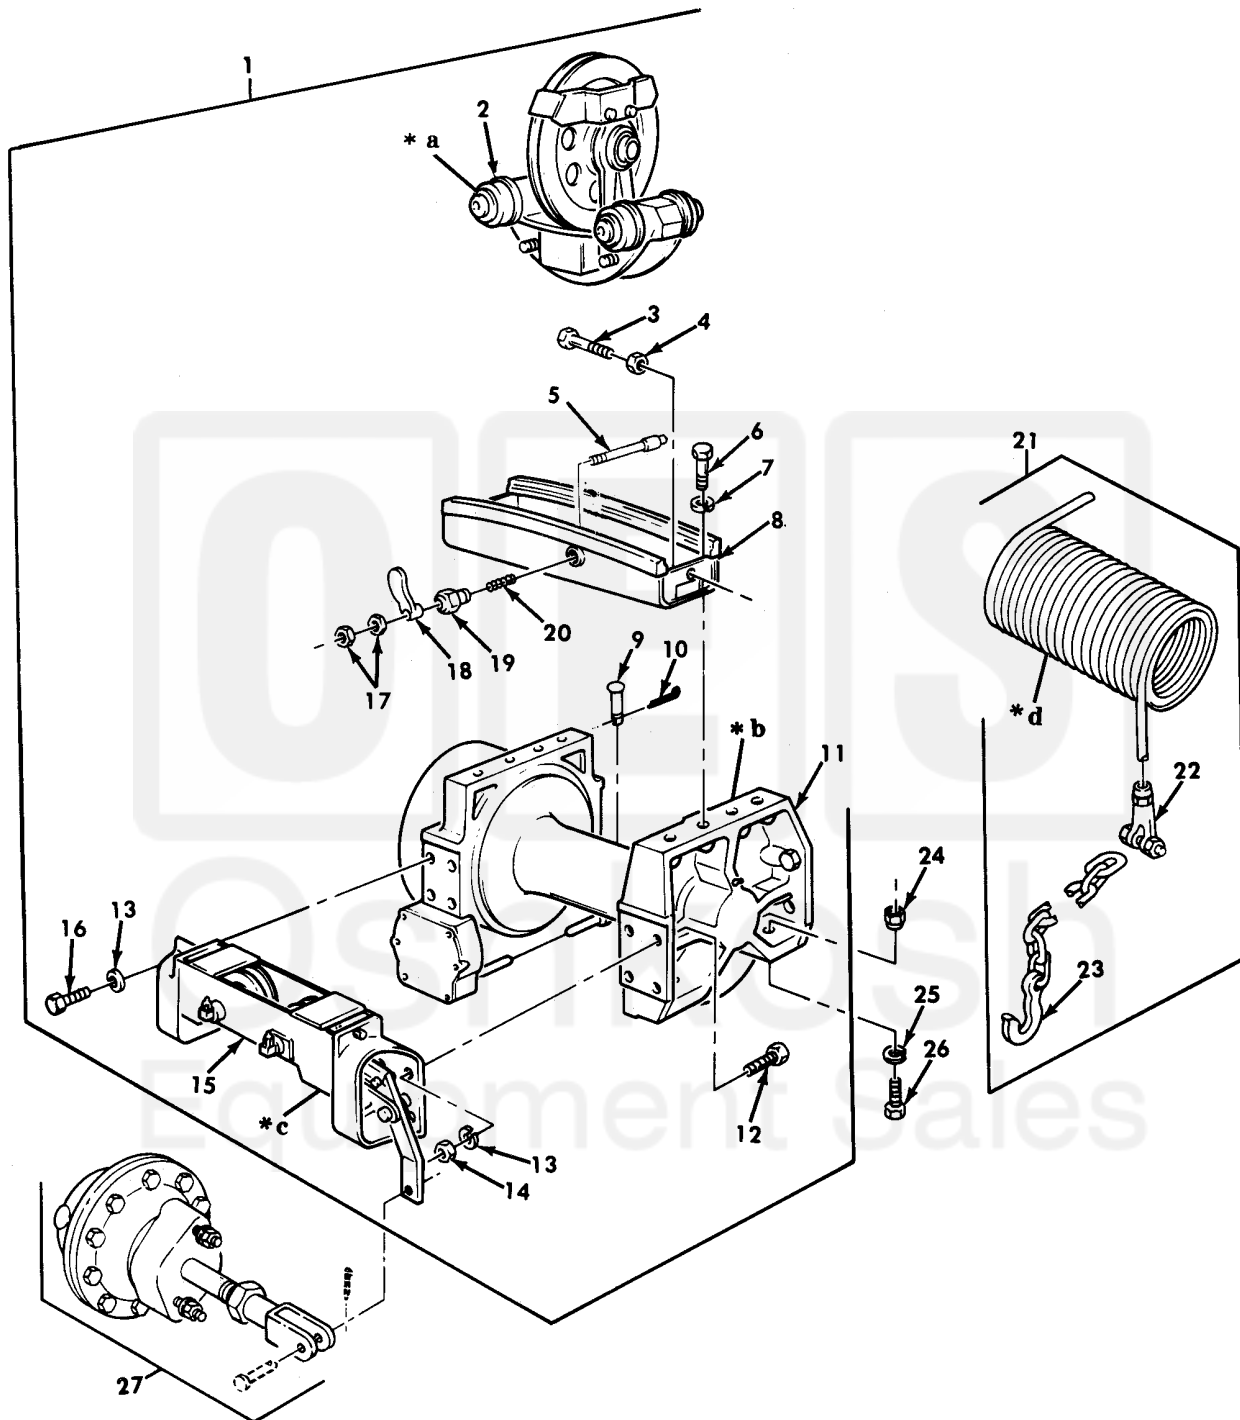

UNIT, DIRECT SUPPORT, AND GENERAL SUPPORT MAINTENANCE
REPAIR PARTS AND SPECIAL TOOLS LIST
TRUCK, 5-TON, 6X6, M809 SERIES TRUCKS (DIESEL)

- a FOR BREAKDOWN SEE FIGURE 371
- b FOR BREAKDOWN SEE FIGURE 373
- c FOR BREAKDOWN SEE FIGURE 372
- d PART OF ITEM 21

Figure 370. Wrecker Rear Winch Assembly Complete and Wire Rope Assembly.