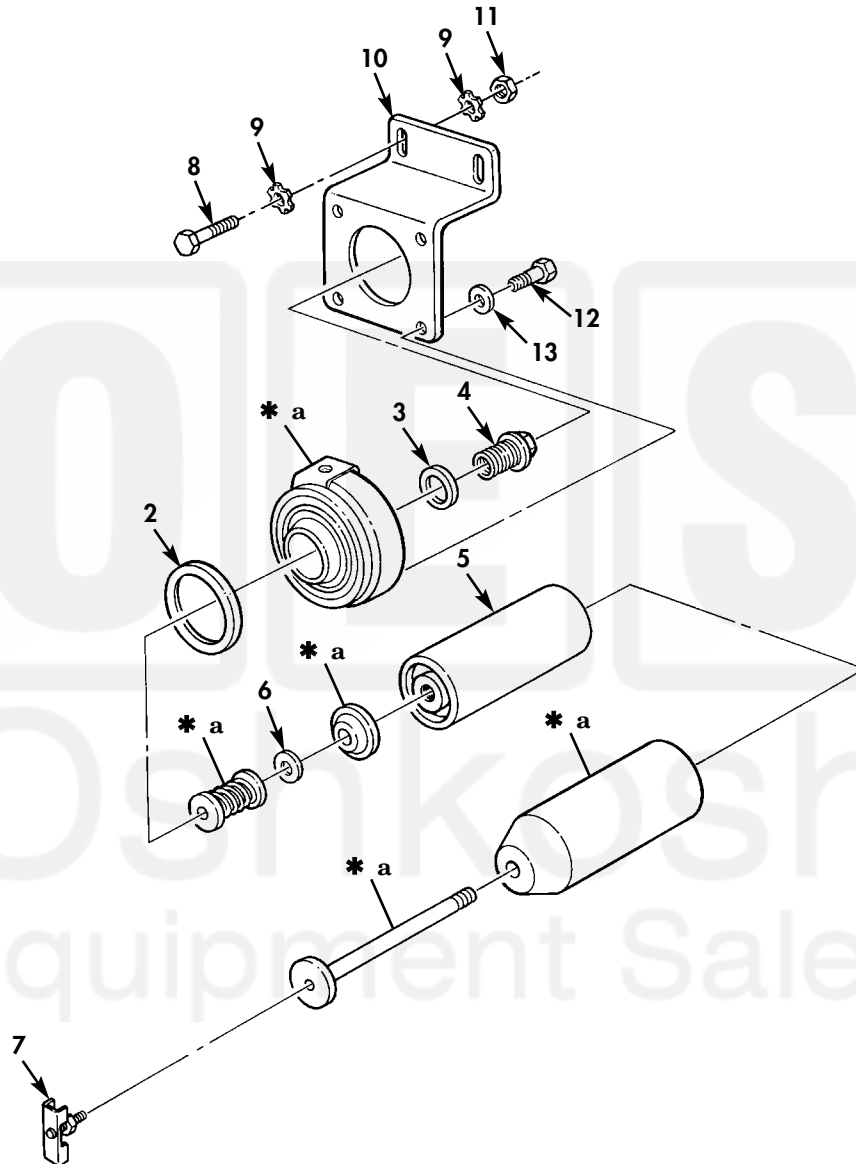

FIELD AND SUSTAINMENT MAINTENANCE
REPAIR PARTS AND SPECIAL TOOLS LIST

TRUCK, CARGO: 2-1/2-TON, 6X6, M44A2 SERIES TRUCKS (MULTIFUEL)

* a PART OF ITEM 1

Figure 25. Primary Fuel Filter and Related Parts.

(1) ITEM NO	(2) SMR CODE	(3) NSN	(4) CAGEC	(5) PART NUMBER	(6) DESCRIPTION AND USABLE ON CODE (UOC)	(7) QTY
GROUP 0309 FUEL FILTERS						
FIG. 25 PRIMARY FUEL FILTER AND RELATED PARTS						
1	PAOZZ	2940-00-795-1783	19207	8395476	FILTER BODY,FLUID.....	1
2	KFOZZ		19207	8720953	.GASKET PART OF KIT P/N 5702757	1
3	KFOZZ		19207	8729070	PART OF KIT P/N 5702624.....	1
4	PAOZZ	5310-00-791-3352	19207	8729071	.GASKET PART OF KIT P/N 5702757	1
5	PAOZZ	2910-00-790-2300	73370	145389	.NUT,SLEEVE.....	1
6	PFOZZ	5330-00-851-5360	19207	8729069	.FILTER ELEMENT,FLUI PART OF KIT P/N 5702757.....	1
7	PAOZZ	4820-00-752-9040	96906	MS35782-4	.GASKET PART OF KIT P/N 5702757	1
8	PAOZZ	5305-00-269-3240	80204	B1821BH038F150N	PART OF KIT P/N 5702624.....	1
9	PAOZZ	5310-00-596-7693	96906	MS35335-31	COCK,DRAIN.....	1
10	PAOZZ	5340-00-955-5489	19207	10896481	SCREW,CAP,HEXAGON H.....	2
11	PAOZZ	5310-00-959-1488	81349	M45913/2-6FG5C	WASHER,LOCK.....	2
12	PAOZZ	5305-00-269-3235	80204	B1821BH038F088N	BRACKET,DOUBLE ANGL.....	1
13	PAOZZ	5310-00-637-9541	80205	MS35338-46	NUT, SELF-LOCKING,HE.....	2
					SCREW,CAP,HEXAGON H.....	4
					WASHER,LOCK.....	4

END OF FIGURE