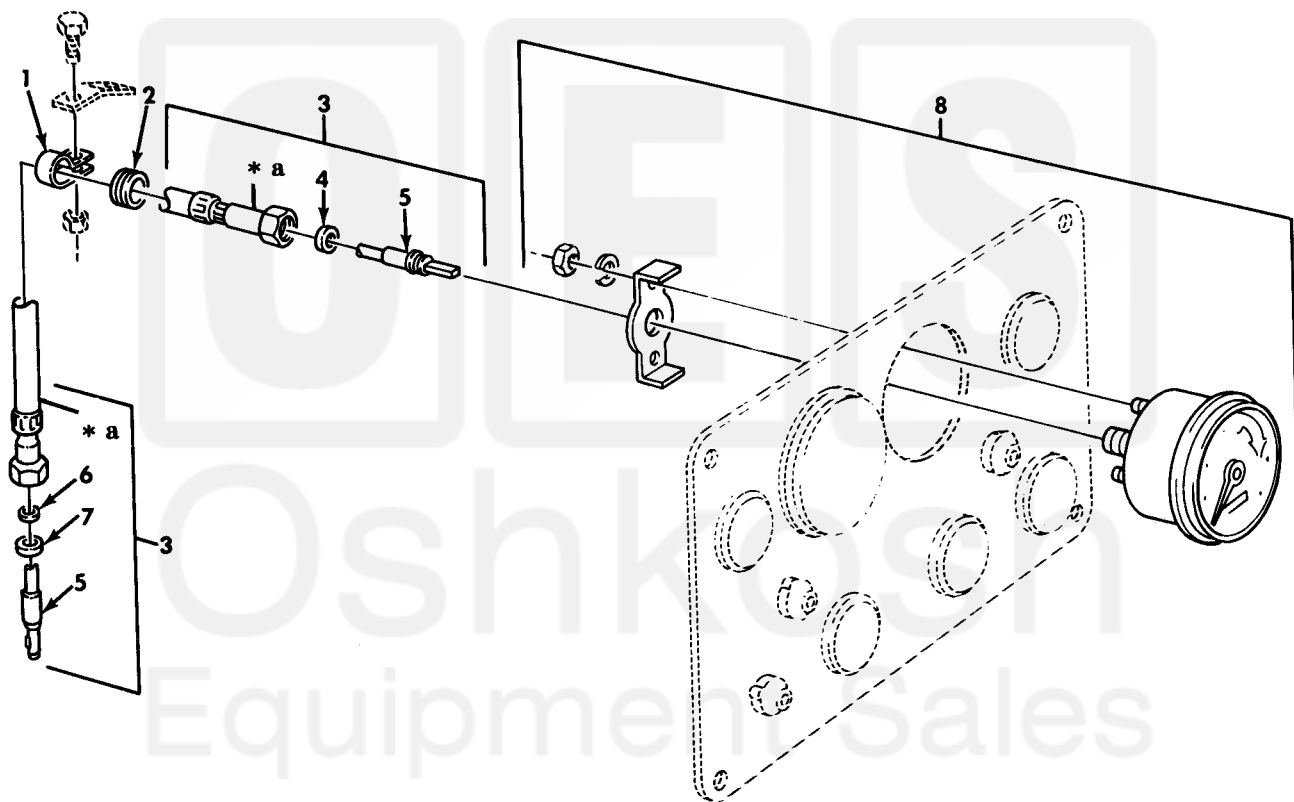

UNIT, DIRECT SUPPORT, AND GENERAL SUPPORT MAINTENANCE
REPAIR PARTS AND SPECIAL TOOLS LIST
TRUCK, 5-TON, 6X6, M809 SERIES TRUCKS (DIESEL)

* a PART OF ITEM 3

Figure 521. Tachometer and Shaft Assembly.

(1) ITEM NO	(2) SMR CODE	(3) NSN	(4) CAGEC	(5) PART NUMBER	(6) DESCRIPTION AND USABLE ON CODE (UOC)	(7) QTY
					GROUP 47 GAGES (NON-ELECTRICAL), WEIGHING AND MEASURING DEVICES 4701 INSTRUMENTS	
					FIG. 521 TACHOMETER AND SHAFT ASSEMBLY	
1	PAOZZ	5340-00-523-5999	19207	7397783	CLAMP, LOOP.....	1
2	PAOZZ	5325-00-276-6091	96906	MS35489-19	GROMMET, NONMETALLIC.....	1
3	PAOZZ	6680-00-882-0966	96906	MS51071-4	SHAFT ASSEMBLY, FLEX.....	1
4	PAOZZ	5330-00-753-9689	19207	7539689	.GASKET.....	1
5	PAOZZ	3040-00-882-0960	96906	MS51072-4	.CORE, FLEXIBLE SHAFT.....	1
6	PAOZZ	5310-00-532-9467	19207	5329467	.WASHER, SLOTTED.....	1
7	PAOZZ	5310-00-753-9688	19207	7539688	.WASHER, FLAT.....	1
8	PAOZZ	6680-00-825-2076	96906	MS35916-2	TACHOMETER, MECHANIC.....	1

END OF FIGURE