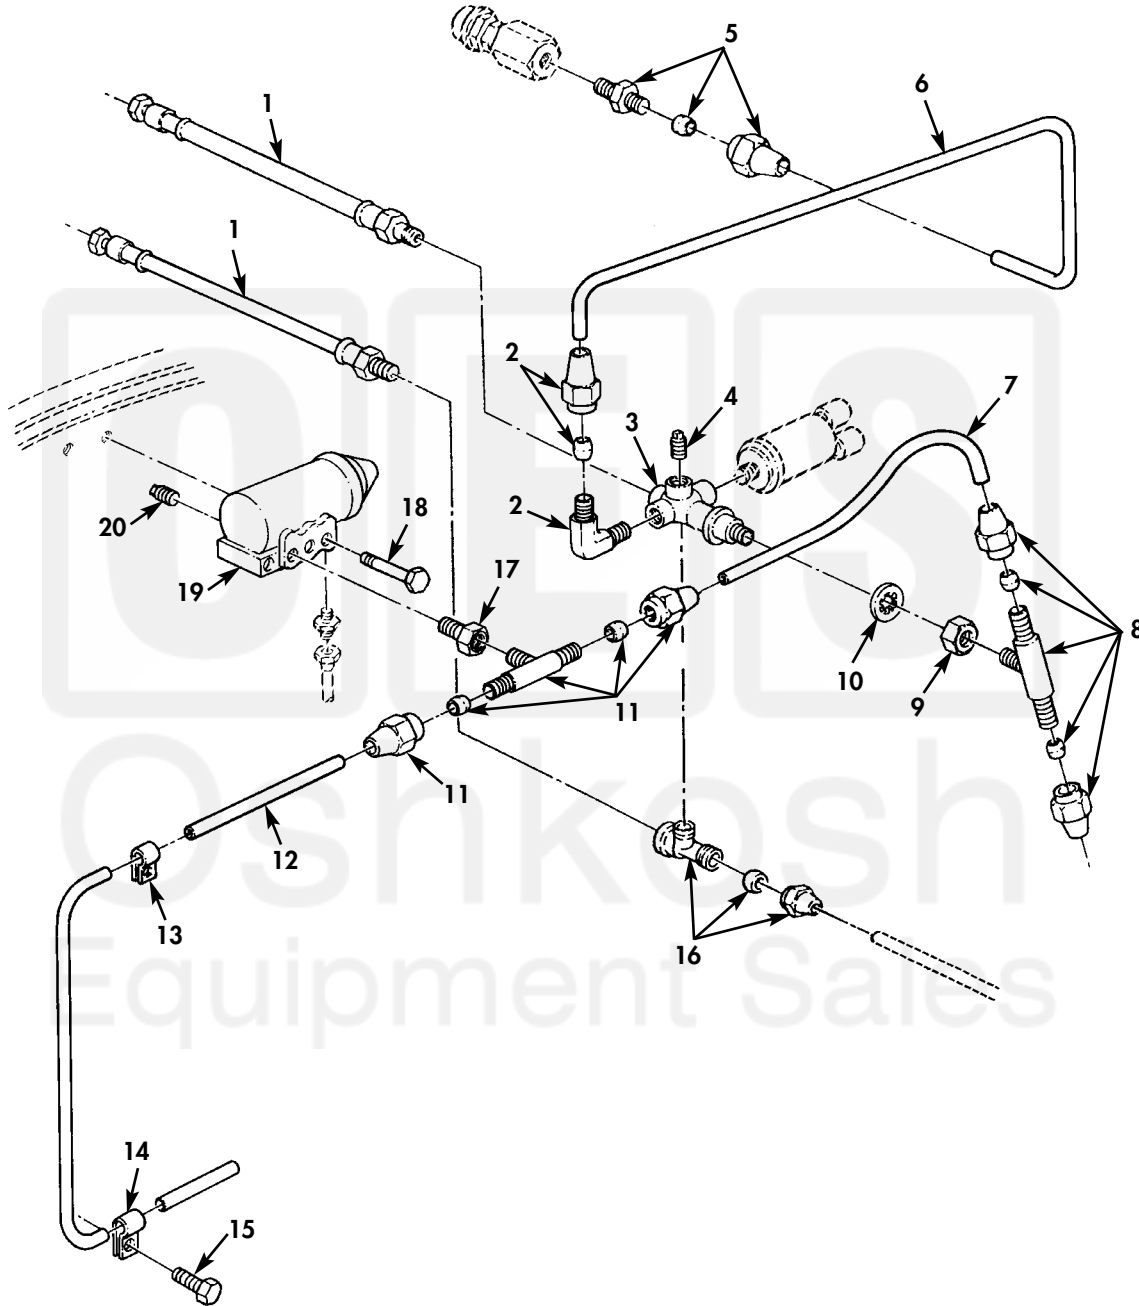

FIELD AND SUSTAINMENT MAINTENANCE
REPAIR PARTS AND SPECIAL TOOLS LIST

TRUCK, CARGO: 2-1/2-TON, 6X6, M44A2 SERIES TRUCKS (MULTIFUEL)

Figure 86. Air Governor and Related Parts.

(1) ITEM NO	(2) SMR CODE	(3) NSN	(4) CAGEC	(5) PART NUMBER	(6) DESCRIPTION AND USABLE ON CODE (UOC)	(7) QTY
GROUP 1208 AIR BRAKE SYSTEM						
FIG. 86 AIR GOVERNOR AND RELATED PARTS						
1	PAOZZ	4720-00-727-1627	89619	31QEA118	HOSE ASSEMBLY, NONME.....	2
2	PAOZZ	4730-00-069-1187	81343	6-4 120202BA(LON G NUT)	ELBOW, PIPE TO TUBE.....	1
3	PAOZZ	2530-00-133-8126	19207	7529465	FITTING, MANIFOLD, AI.....	1
4	PAOZZ	4730-00-221-2137	96906	MS20913-2S	PLUG, PIPE.....	1
5	PAOZZ	4730-00-142-3075	81343	6-2 120102BA	ADAPTER, STRAIGHT, PI.....	1
6	MOOZZ		19207	CPR104420-2-29	HOSE, NONMETALLIC MAKE FROM HOSE, P/N 246115, 30 INCHES LONG.....	1
7	MOOZZ		19207	CPR104420-2-15	HOSE, NONMETALLIC MAKE FROM TUBING, P/N 246115, 15 INCHES LONG....	1
8	PAOZZ	4730-00-494-6580	81343	6-6-4 120425BA	TEE, PIPE TO TUBE.....	1
9	PAOZZ	5310-00-409-9914	19207	5322923	NUT, PLAIN, HEXAGON.....	1
10	PAOZZ	5310-00-550-3714	96906	MS35333-47	WASHER, LOCK.....	1
11	PAOZZ	4730-00-782-5461	81343	6-6-2 120425BA	TEE, PIPE TO TUBE.....	1
12	MOOZZ		19207	CPR104420-2-55	TUBE MAKE FROM TUBE, P/N 246115, 55 INCHES LONG.....	1
13	PAOZZ	5340-00-954-6014	96906	MS21333-121	CLAMP, LOOP.....	1
14	PAOZZ	5340-00-057-3037	96906	MS21333-111	CLAMP, LOOP.....	1
15	PAOZZ	5306-00-225-9086	96906	MS90726-31	BOLT, MACHINE.....	1
16	PAOZZ	4730-00-952-7033	81343	6-4-4-120434BA	TEE, PIPE TO TUBE.....	1
17	PAOZZ	4730-00-415-3172	46717	LA-519-9	COUPLING, PIPE.....	1
18	PAOZZ	5306-00-165-8241	19207	8757892	BOLT, SPECIAL.....	2
19	PAOZZ	2530-01-153-8235	19207	10900525-5	GOVERNOR ASSEMBLY, A.....	1
20	PAOZZ	4730-00-221-2136	96906	MS20913-1S	PLUG, PIPE.....	1

END OF FIGURE