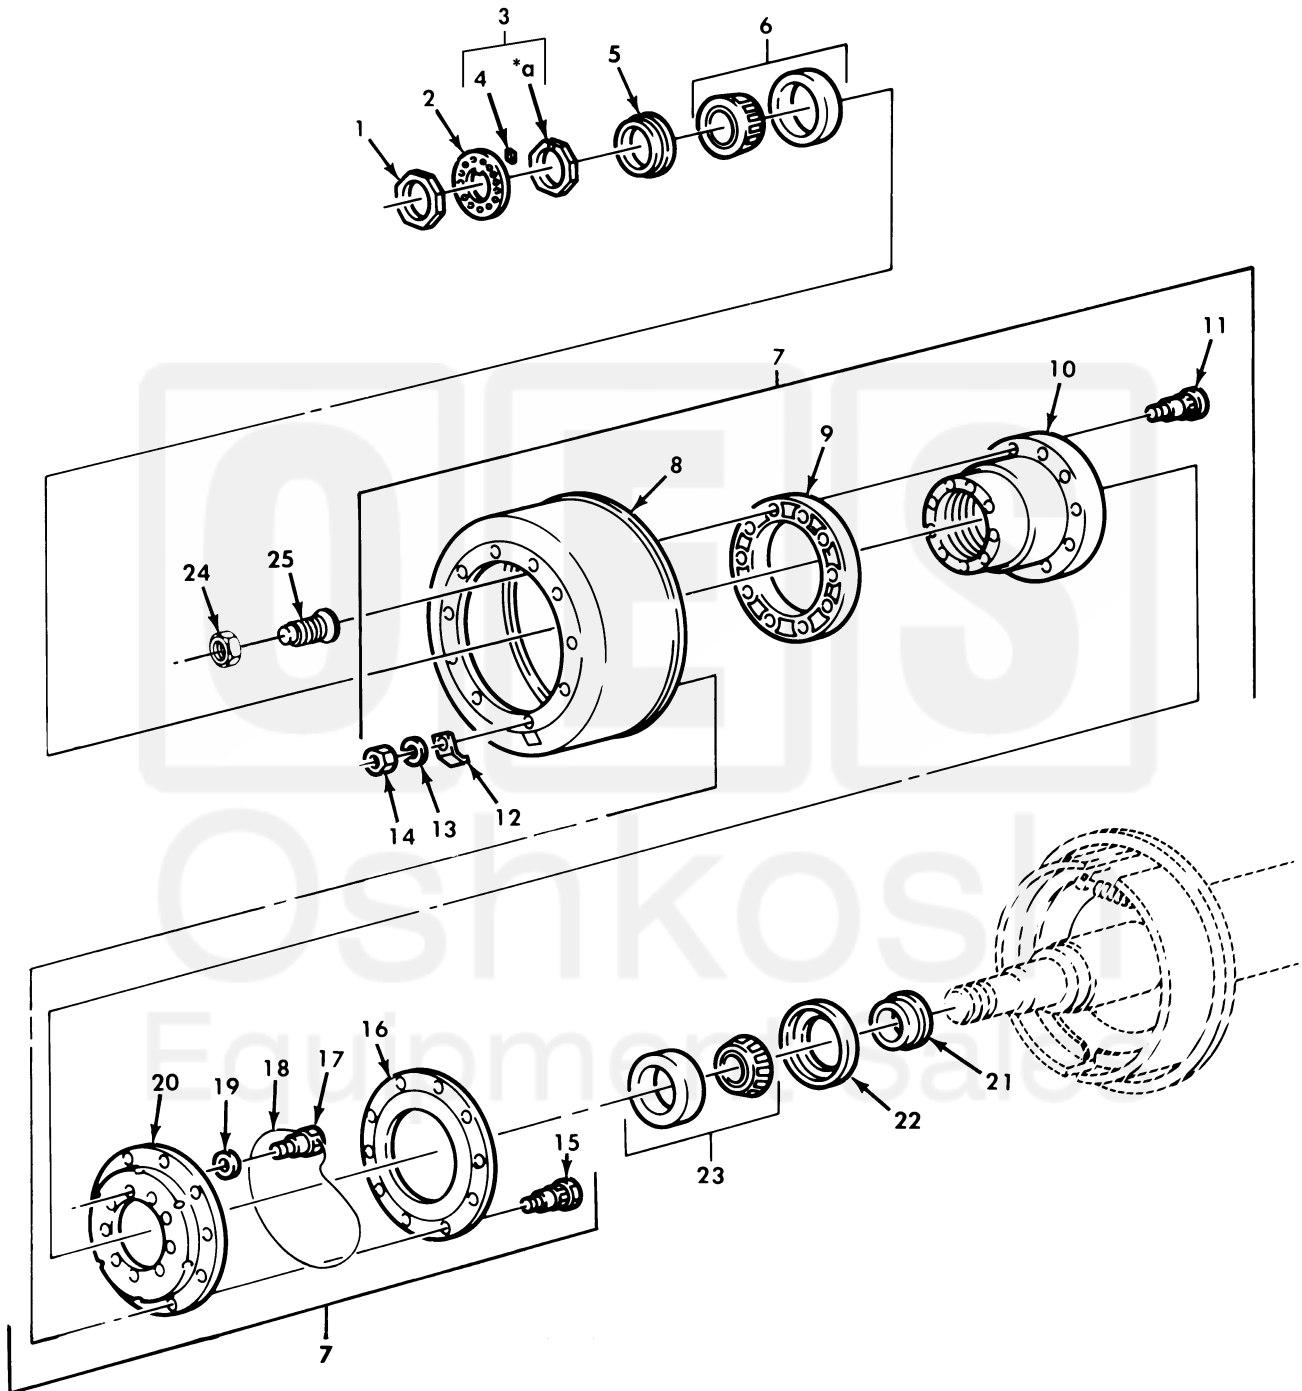

UNIT, DIRECT SUPPORT, AND GENERAL SUPPORT MAINTENANCE
REPAIR PARTS AND SPECIAL TOOLS LIST
TRUCK, 5-TON, 6X6, M809 SERIES TRUCKS (DIESEL)

Figure 208. Rear Wheel Hub and Drum Assembly.

(1) ITEM NO	(2) SMR CODE	(3) NSN	(4) CAGEC	(5) PART NUMBER	(6) DESCRIPTION AND USABLE ON CODE (UOC)	(7) QTY
GROUP 1311 WHEEL ASSEMBLY						
FIG. 208 REAR WHEEL HUB AND DRUM ASSEMBLY						
1	PAOZZ	5310-00-353-2427	19207	7979263	NUT, PLAIN, OCTAGON.....	2
2	PAOZZ	5310-00-700-7089	19207	5139123	WASHER, KEY.....	2
3	PAOZZ	5315-01-058-7268	19207	7979310	PIN, ADJUSTMENT.....	2
4	PAOZZ	5310-00-374-0836	19207	7979308	NUT ASSY.....	2
5	PAOZZ	5330-00-961-3596	19207	7413447	SEAL, PLAIN.....	2
6	PAOZZ	3110-00-100-4223	96906	MS19081-181	BEARING, ROLLER, TAPE.....	2
7	PFOFF	2530-01-101-8357	19207	8758334	HUB AND DRUM ASSEMB LEFT SIDE.....	2
						UOC: 620, 621
7	PFOFF	2530-01-220-7762	78500	A16-333-U-801	HUB AND DRUM ASSY RIGHT SIDE.....	2
						UOC: 620, 621
7	PFOZZ	2530-01-067-1749	19207	8758328	BRAKE DRUM LEFT SIDE.....	2
						UOC: 614, 622, 623, 624, 625, 626, 627, 628, 629, 630, 631, 632, 633, 634, 635, 637, 638
7	PFOFF	2530-01-067-1750	19207	8758329	HUB AND DRUM ASSY RIGHT SIDE.....	2
						UOC: 614, 622, 623, 624, 625, 626, 627, 628, 629, 630, 631, 632, 633, 634, 635, 637, 638
8	PAOFF	2530-00-093-5597	19207	7409394	.BRAKE DRUM.....	1
9	PFOZZ	5365-01-132-2015	70960	3280-A1977	.SPACER.....	1
						UOC: 620, 621
10	PAOZZ	3040-00-421-3928	19207	7979324	.HUB, BODY.....	1
11	PAOZZ	5306-00-797-9320	19207	7409554	.BOLT, RIBBED SHOULDE REAR HUB, LEFT HAND THREAD.....	10
						UOC: 614, 622, 623, 624, 625, 626, 627, 628, 629, 630, 631, 632, 633, 634, 635, 637, 638
11	PAOZZ	5306-00-740-9555	19207	7409555	.BOLT, RIBBED SHOULDE REAR HUB, RIGHT HAND THREAD.....	10
						UOC: 614, 622, 623, 624, 625, 626, 627, 628, 629, 630, 631, 632, 633, 634, 635, 637, 638
11	PAOZZ	5306-00-741-1179	19207	7411179	.BOLT, RIBBED SHOULDE REAR HUB, LEFT HAND THREAD.....	10
						UOC: 620, 621
11	PAOZZ	5306-00-741-1180	19207	7411180	.BOLT, RIBBED SHOULDE REAR HUB, RIGHT HAND THREAD.....	10
						UOC: 620, 621
12	PAOZZ	5340-00-211-6129	19207	7979315	.COVER, ACCESS.....	1
13	PAOZZ	5310-00-209-0965	96906	MS35338-47	.WASHER, LOCK.....	10
14	PAOZZ	5310-00-880-7745	96906	MS51968-11	.NUT, PLAIN, HEXAGON.....	10
15	PAOZZ	5306-01-062-2334	19207	7979179	.BOLT, RIBBED SHOULDE.....	10