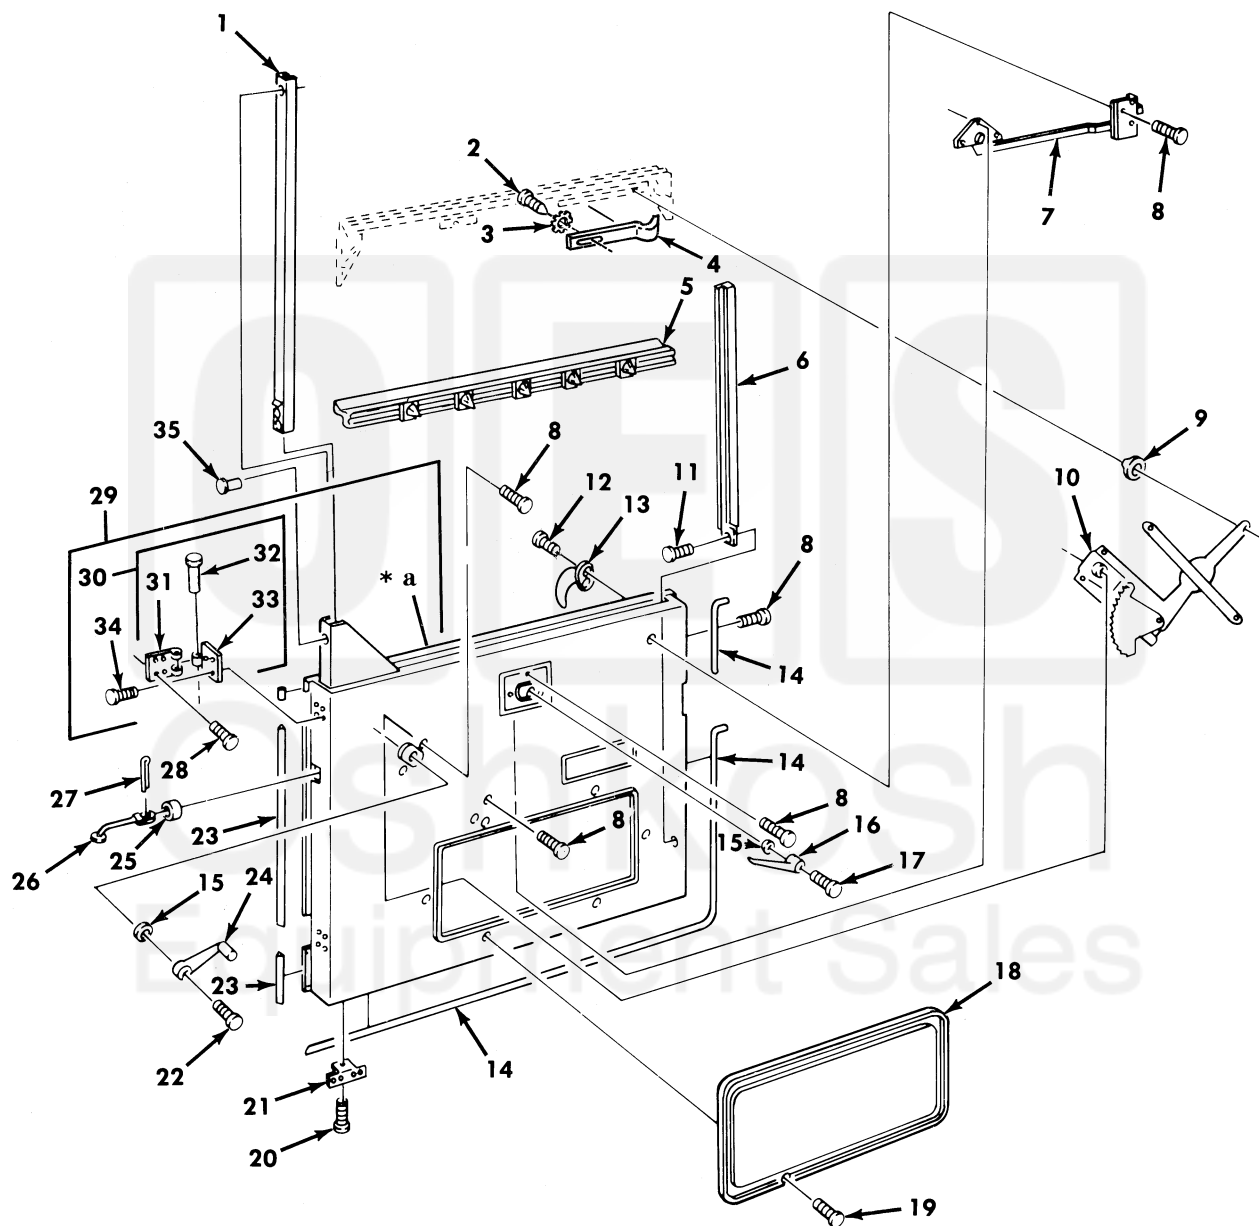

UNIT, DIRECT SUPPORT, AND GENERAL SUPPORT MAINTENANCE
REPAIR PARTS AND SPECIAL TOOLS LIST
TRUCK, 5-TON, 6X6, M809 SERIES TRUCKS (DIESEL)

* a PART OF ITEM 29

Figure 256. Door, Cab Assembly.

(1) ITEM NO	(2) SMR CODE	(3) NSN	(4) CAGEC	(5) PART NUMBER	(6) DESCRIPTION AND USABLE ON CODE (UOC)	(7) QTY
GROUP 1801 BODY,CAB,AND HOOD ASSEMBLIES						
FIG. 256 DOOR,CAB ASSEMBLY						
1	PAOZZ	2540-00-737-3298	19207	7373298	CHANNEL,LIFT,VEHICL.....	2
2	PAOZZ	5305-00-995-3569	96906	MS24629-22	SCREW,TAPPING.....	2
3	PAOZZ	5310-00-209-0788	96906	MS35335-30	WASHER,LOCK.....	2
4	PAOZZ	2510-01-022-5783	19207	11682321	BRACKET,CAB DOOR SASH STOP.....	2
5	PAOZZ	2510-00-737-3287	19207	7373287	WEATHERSTRIP.....	2
6	PAOZZ	2540-00-737-3286	19207	7373286	CHANNEL,LIFT,VEHICL.....	2
7	PAOZZ	2540-00-737-3276	19207	7373276	LATCH,DOOR,VEHICULA LEFT.....	1
7	PAOZZ	2540-00-737-3277	19207	7373277	LATCH,DOOR,VEHICULA RIGHT.....	1
8	PAOZZ	5305-00-531-0339	21450	594270	SCREW,ASSEMBLED WAS.....	12
9	PAOZZ	2540-00-562-0422	19207	7529309	FASTENER,REGULATOR.....	4
10	PAOZZ	2540-00-693-0602	19207	7373289	REGULATOR,VEHICLE W LEFT.....	1
10	PAOZZ	2540-00-693-0603	19207	7373290	REGULATOR,VEHICLE W RIGHT.....	1
11	PAOZZ	5305-00-442-3217	96906	MS24629-66	SCREW,TAPPING.....	2
12	PAOZZ	5305-00-483-2339	19207	8743908	SCREW,CAP,SOCKET HE.....	4
13	PAOZZ	2540-00-741-0715	19207	7410715	HANDLE,DOOR,VEHICUL.....	2
14	PAOZZ	9390-01-285-9623	19207	12368265	NONMETALLIC SPECIAL.....	2
15	PAOZZ	5330-00-621-2565	19207	7397852	GASKET.....	4
16	PAOZZ	2540-00-797-5609	19207	7975609	HANDLE,DOOR,VEHICUL.....	2
17	PAOZZ	5305-00-088-1302	19207	8743909	SCREW,CAP,SOCKET HE.....	2
18	PAOZZ	5340-00-693-0604	19207	7373299	COVER,ACCESS.....	2
19	PAOZZ	5305-00-855-0961	96906	MS24629-35	SCREW,TAPPING,THREA.....	12
20	PAOZZ	5305-00-432-4163	96906	MS51861-24	SCREW,TAPPING.....	10
21	PAOZZ	5340-00-737-3283	56442	7373283	BRACKET,ANGLE.....	10
22	PAOZZ	5305-00-145-0602	19207	8743910	SCREW,CAP,SOCKET HE.....	2
23	PAOZZ	9390-01-285-9623	19207	12368265	NONMETALLIC SPECIAL.....	2
24	PAOZZ	2540-00-737-3304	19207	7373304	HANDLE,WINDOW REGUL.....	2
25	PAOZZ	2510-00-057-1630	19207	8757843	PAD,DOOR CHECK.....	2
26	PAOZZ	2510-01-084-9633	19207	8757842-1	ROD,DOOR CHECK,VEHI.....	2
27	PAOZZ	5315-00-059-0205	96906	MS24665-490	PIN,COTTER.....	2
28	PAOZZ	5305-01-237-7571	19207	8743912	SCREW,CAP,SOCKET HE.....	12
29	PAOOO	2510-00-737-3293	19207	7373293	DOOR,VEHICULAR RIGHT.....	1
29	PAOOO	2510-00-737-3294	5U403	7373294	DOOR,VEHICULAR LEFT.....	1
30	PAOZZ	5340-00-737-3284	19207	7373284	.HINGE,BUTT.....	2
31	PAOZZ	5340-01-114-7657	19207	7529302	..LEAF,BUTT HINGE.....	2
32	PAOZZ	5315-00-338-1621	19207	7539131	..PIN,STRAIGHT,HEADED.....	2
33	PAOZZ	5340-01-114-7656	19207	7529301	..LEAF,BUTT HINGE.....	2
34	PAOZZ	5305-00-078-7021	19207	8743911	.SCREW,CAP,SOCKET HE.....	8
35	PAOZZ	5320-00-262-6492	11083	7B5049	RIVET,TUBULAR.....	2