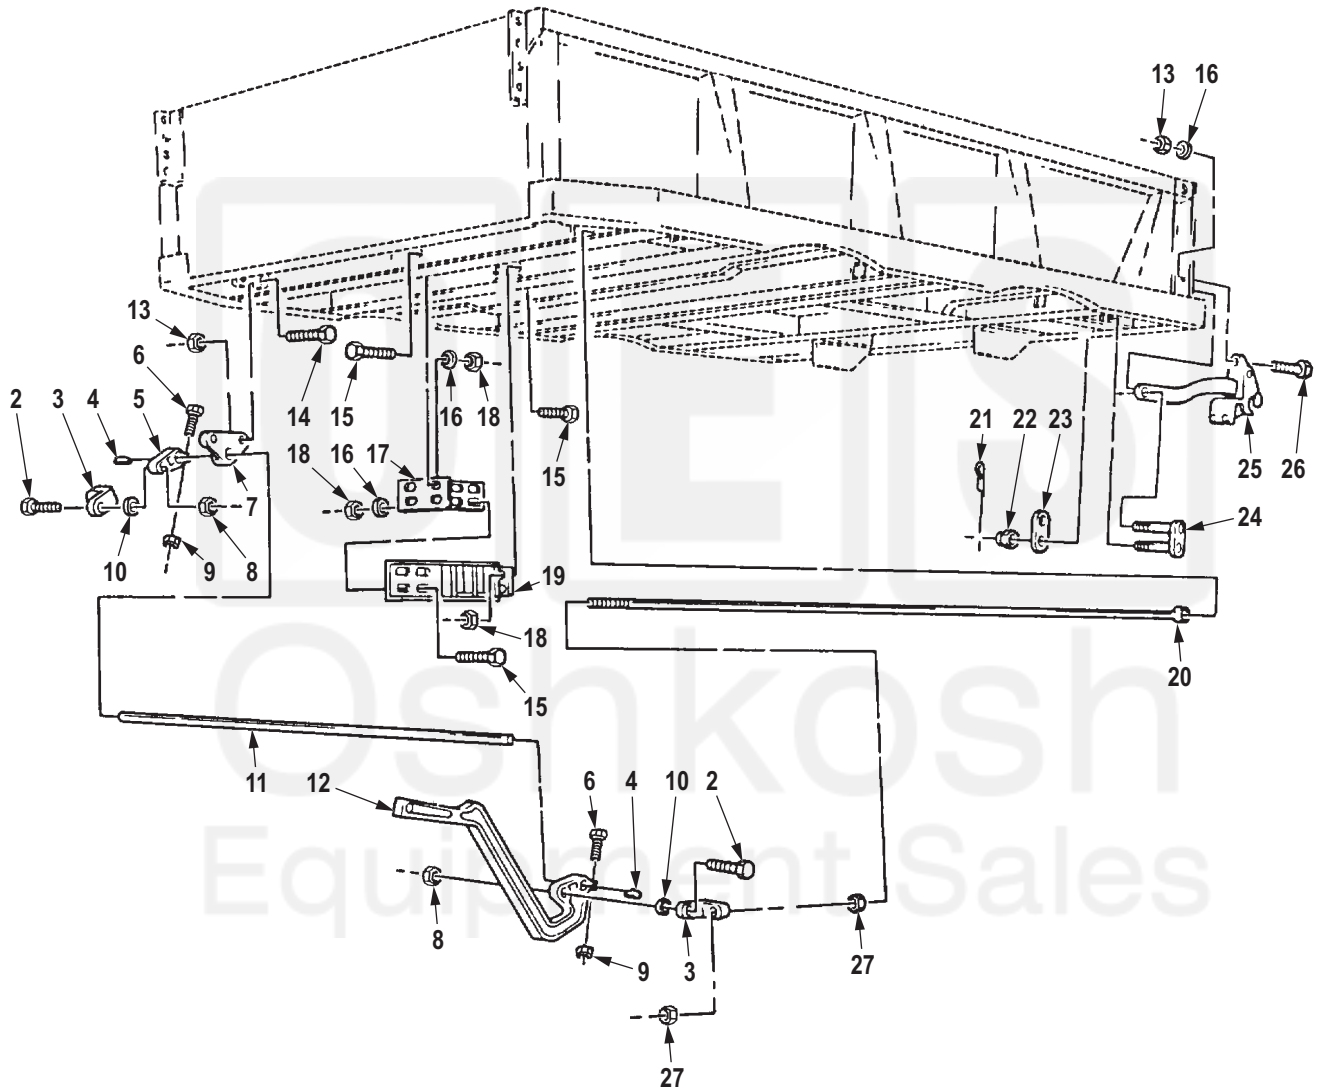

1
2-12

R0433DAA

Figure 414. Dump Tailgate Controls, Safety Catch, and Related Parts.

0415-2

(1) ITEM NO.	(2) SMR CODE	(3) NSN	(4) CAGEC	(5) PART NUMBER	(6) DESCRIPTION AND USABLE ON CODE (UOC)	(7) QTY
GROUP 1810 CARGO BODY.						
FIG. 414. DUMP TAILGATE CONTROLS, SAFETY CATCH, AND RELATED PARTS.						
1	PFZZ	3040-00-409-7974	19207	8758598	LEVER,MANUAL CONTRO UOC: DAE,DAF,V19,V20,ZAE,ZAF	1
2	PAFZZ	5305-00-422-1161	19207	7971324	. SCREW,CAP,HEXAGON H UOC: DAE,DAF,V19,V20,ZAE,ZAF	2
3	PAFZZ	3040-00-409-4021	19207	7409012	. CONNECTING LINK,RIG UOC: DAE,DAF,V19,V20,ZAE,ZAF	2
4	PAFZZ	5315-00-616-5520	80205	MS35756-14	. KEY,WOODRUFF UOC: DAE,DAF,V19,V20,ZAE,ZAF	2
5	PFZZ	3040-00-422-2008	19207	7409011	. LEVER,REMOTE CONTRO UOC: DAE,DAF,V19,V20,ZAE,ZAF	1
6	PAFZZ	5305-00-725-4183	80205	MS90726-113	. SCREW,CAP,HEXAGON H UOC: DAE,DAF,V19,V20,ZAE,ZAF	2
7	PAFZZ	3040-00-740-9013	19207	7409013	. BRACKET,EYE,ROTATIN UOC: DAE,DAF,V19,V20,ZAE,ZAF	3
8	PAFZZ	5310-00-225-6408	81349	M45913/1-10FG5C	. NUT,SELF-LOCKING,HE UOC: DAE,DAF,V19,V20,ZAE,ZAF	2
9	PAFZZ	5310-00-877-5795	80205	MS21044-N8	. NUT,SELF-LOCKING,HE UOC: DAE,DAF,V19,V20,ZAE,ZAF	2
10	PAFZZ	5310-00-823-8803	96906	MS27183-21	. WASHER,FLAT UOC: DAE,DAF,V19,V20,ZAE,ZAF	2
11	PFZZ	3040-00-409-8941	19207	8758599	. SHAFT,STRAIGHT UOC: DAE,DAF,V19,V20,ZAE,ZAF	1
12	PFZZ	5340-00-422-2019	19207	7409010	. LEVER,MANUAL CONTRO UOC: DAE,DAF,V19,V20,ZAE,ZAF	1
13	PAFZZ	5310-00-877-5795	80205	MS21044-N8	NUT,SELF-LOCKING,HE UOC: DAE,DAF,V19,V20,ZAE,ZAF	12
14	PAFZZ	5305-00-725-4183	80205	MS90726-113	SCREW,CAP,HEXAGON H UOC: DAE,DAF,V19,V20,ZAE,ZAF	6
15	PAFZZ	5305-00-719-5221	80204	B1821BH050F150N	SCREW,CAP,HEXAGON H UOC: DAE,DAF,V19,V20,ZAE,ZAF	12
16	PAFZZ	5310-00-809-5998	96906	MS27183-18	WASHER,FLAT UOC: DAE,DAF,V19,V20,ZAE,ZAF	14
17	PBFZZ	5340-01-127-6920	19207	12300634	STRIKE,CATCH UOC: V19,V20	1
18	PAFZZ	5310-00-488-3888	81349	M45913/3-8FG8C	NUT,SELF-LOCKING,HE UOC: DAE,DAF,V19,V20,ZAE,ZAF	12
19	PAFZZ	5340-01-125-6078	19207	12300641	BRACKET,MOUNTING UOC: V19,V20	1
20	PAFZZ	2510-00-740-9212	19207	7409212	ROD TAIL GATE UOC: DAE,DAF,V19,V20,ZAE,ZAF	2