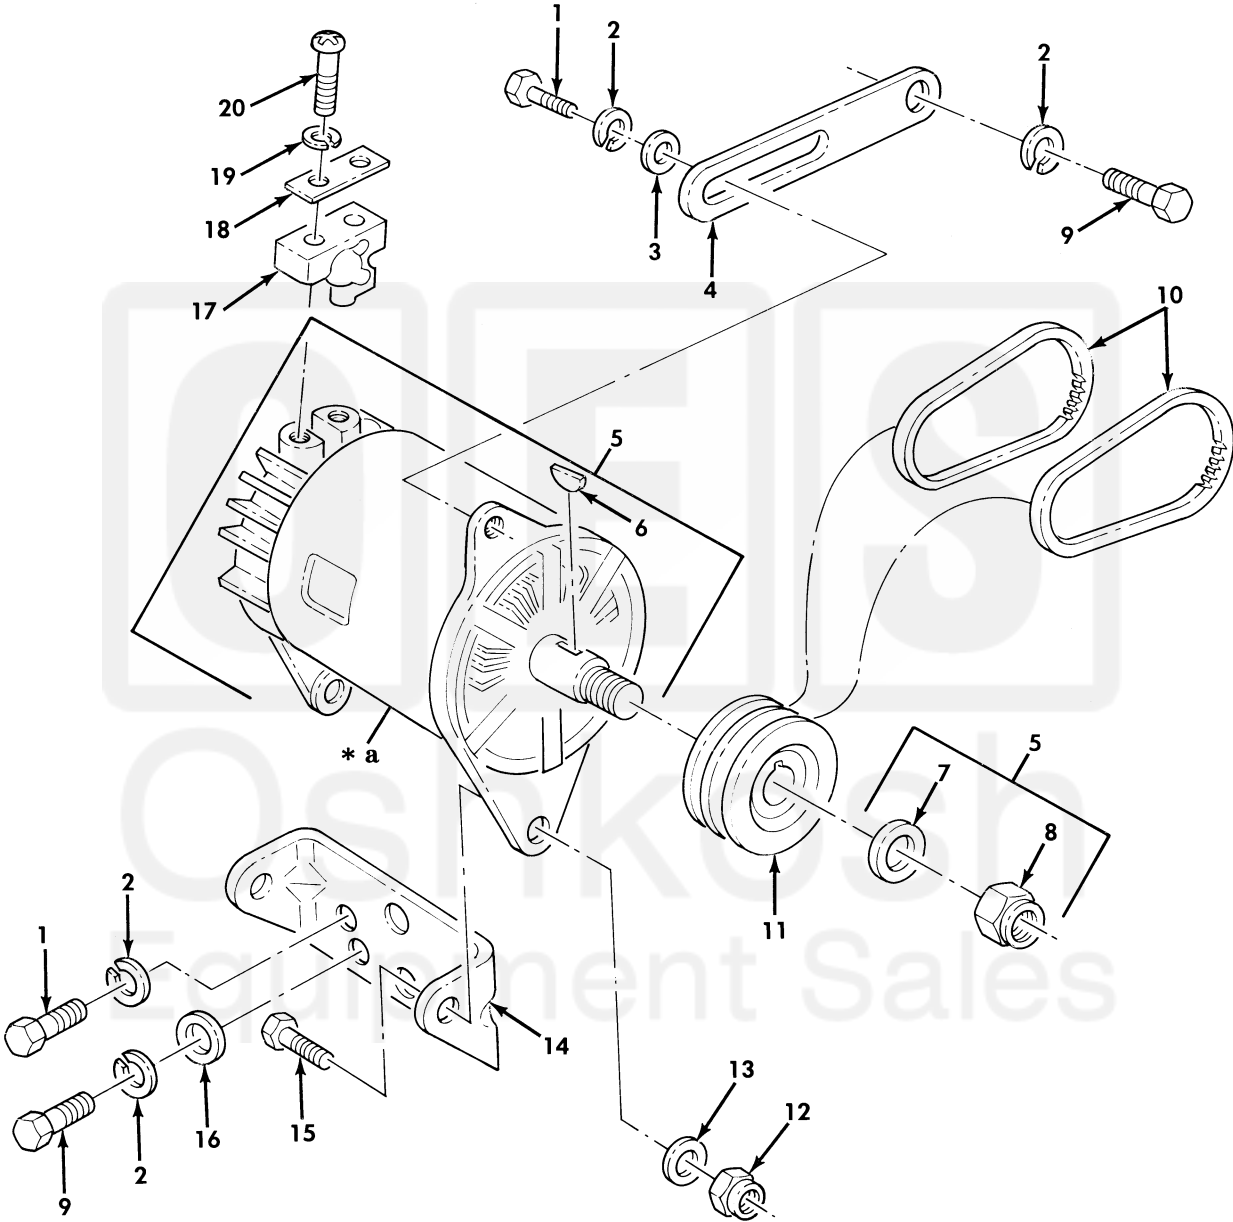

UNIT, DIRECT SUPPORT, AND GENERAL SUPPORT MAINTENANCE  
REPAIR PARTS AND SPECIAL TOOLS LIST  
TRUCK, 5-TON, 6X6, M809 SERIES TRUCKS (DIESEL)

\* a PART OF ITEM 5

Figure 90. Alternator Assembly, Belts, Pulleys, and Mounting Hardware.

(1) ITEM NO	(2) SMR CODE	(3) NSN	(4) CAGEC	(5) PART NUMBER	(6) DESCRIPTION AND USABLE ON CODE (UOC)	(7) QTY
GROUP 0603 STARTING MOTOR						
FIG. 90 ALTERNATOR ASSEMBLY, BELTS, PULLEYS, AND MOUNTING HARDWARE						
1	PAOZZ	5305-00-543-4372	80204	B1821BH038C075N	SCREW, CAP, HEXAGON H.....	3
2	PAOZZ	5310-00-637-9541	96906	MS35338-46	WASHER, LOCK.....	4
3	PAOZZ	5310-00-809-4061	96906	MS27183-15	WASHER, FLAT.....	1
4	PAOZZ	2920-00-134-4650	19207	11664447	ARM, ADJUSTING, ENGIN.....	1
5	PAOZZ	2920-00-909-2483	19207	10929868	GENERATOR, ENGINE AC.....	1
6	PAOZZ	5315-00-616-5526	96906	MS35756-8	. KEY, WOODRUFF.....	1
7	PAOZZ	5310-00-614-3505	96906	MS15795-820	. WASHER, FLAT.....	1
8	PAOZZ	5310-00-449-2381	96906	MS21245L10	. NUT, SELF-LOCKING, HE.....	1
9	PAOZZ	5305-00-543-2419	96906	MS35291-061	SCREW, CAP, HEXAGON H.....	3
10	PAOZZ	3030-00-778-1241	96906	MS51065RP36-2	BELTS, V, MATCHED SET.....	2
11	PAOZZ	3020-00-433-2167	19207	11664301	PULLEY, GROOVE.....	1
12	PAOZZ	5310-00-274-9364	96906	MS21045-7	NUT, SLFLKG, HEXAGON.....	2
13	PAOZZ	5310-00-809-5997	96906	MS27183-17	WASHER, FLAT.....	2
14	PFOZZ	2920-00-134-4651	19207	11664477	BRACKET, ENGINE ACCE.....	1
15	PAOZZ	5305-00-709-8539	96906	MS90727-89	SCREW, CAP, HEXAGON H.....	2
16	PAOZZ	5310-00-080-6004	96906	MS27183-14	WASHER, FLAT.....	1
17	PAOZZ	5365-01-289-4434	19207	12357116	SPACER, PLATE.....	1
18	PAOZZ	5365-01-289-7852	19207	12357126	SPACER, PLATE.....	1
19	PAOZZ	5310-00-721-7809	96906	MS35340-43	WASHER, LOCK.....	2
20	PAOZZ	5305-00-984-6212	96906	MS35206-265	SCREW, MACHINE.....	2

END OF FIGURE