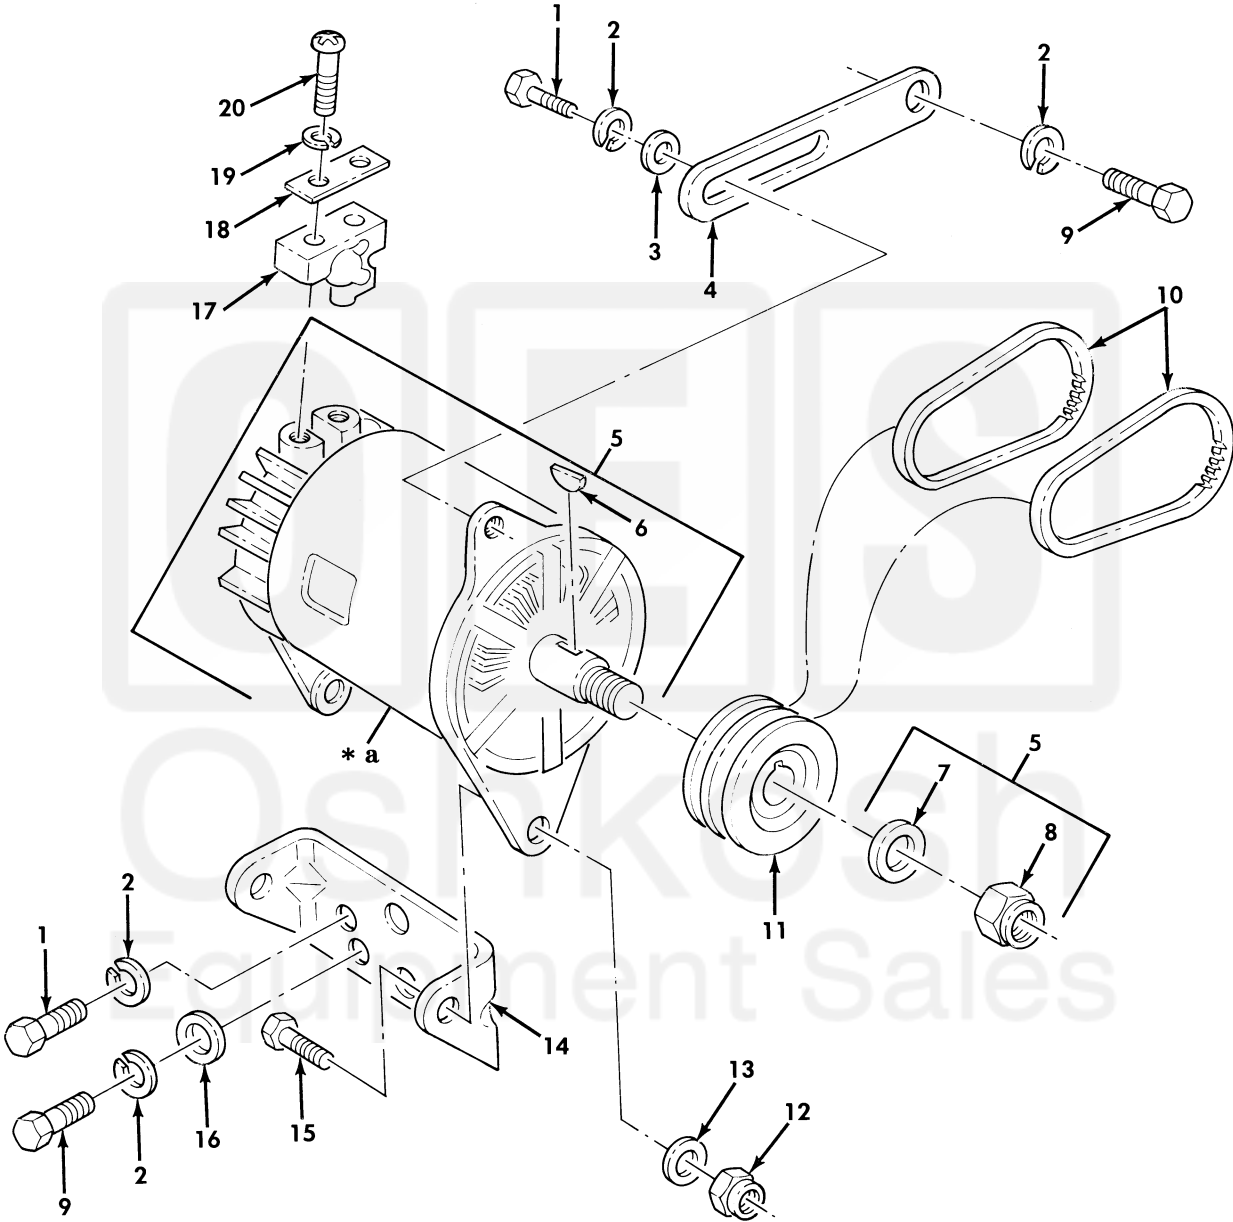

UNIT, DIRECT SUPPORT, AND GENERAL SUPPORT MAINTENANCE
REPAIR PARTS AND SPECIAL TOOLS LIST
TRUCK, 5-TON, 6X6, M809 SERIES TRUCKS (DIESEL)

* a PART OF ITEM 5

Figure 90. Alternator Assembly, Belts, Pulleys, and Mounting Hardware.

(1) ITEM NO	(2) SMR CODE	(3) NSN	(4) CAGEC	(5) PART NUMBER	(6) DESCRIPTION AND USABLE ON CODE (UOC)	(7) QTY
GROUP 0603 STARTING MOTOR						
FIG. 90 ALTERNATOR ASSEMBLY, BELTS, PULLEYS, AND MOUNTING HARDWARE						
1	PAOZZ	5305-00-543-4372	80204	B1821BH038C075N	SCREW, CAP, HEXAGON H.....	3
2	PAOZZ	5310-00-637-9541	96906	MS35338-46	WASHER, LOCK.....	4
3	PAOZZ	5310-00-809-4061	96906	MS27183-15	WASHER, FLAT.....	1
4	PAOZZ	2920-00-134-4650	19207	11664447	ARM, ADJUSTING, ENGIN.....	1
5	PAOZZ	2920-00-909-2483	19207	10929868	GENERATOR, ENGINE AC.....	1
6	PAOZZ	5315-00-616-5526	96906	MS35756-8	. KEY, WOODRUFF.....	1
7	PAOZZ	5310-00-614-3505	96906	MS15795-820	. WASHER, FLAT.....	1
8	PAOZZ	5310-00-449-2381	96906	MS21245L10	. NUT, SELF-LOCKING, HE.....	1
9	PAOZZ	5305-00-543-2419	96906	MS35291-061	SCREW, CAP, HEXAGON H.....	3
10	PAOZZ	3030-00-778-1241	96906	MS51065RP36-2	BELTS, V, MATCHED SET.....	2
11	PAOZZ	3020-00-433-2167	19207	11664301	PULLEY, GROOVE.....	1
12	PAOZZ	5310-00-274-9364	96906	MS21045-7	NUT, SLFLKG, HEXAGON.....	2
13	PAOZZ	5310-00-809-5997	96906	MS27183-17	WASHER, FLAT.....	2
14	PFOZZ	2920-00-134-4651	19207	11664477	BRACKET, ENGINE ACCE.....	1
15	PAOZZ	5305-00-709-8539	96906	MS90727-89	SCREW, CAP, HEXAGON H.....	2
16	PAOZZ	5310-00-080-6004	96906	MS27183-14	WASHER, FLAT.....	1
17	PAOZZ	5365-01-289-4434	19207	12357116	SPACER, PLATE.....	1
18	PAOZZ	5365-01-289-7852	19207	12357126	SPACER, PLATE.....	1
19	PAOZZ	5310-00-721-7809	96906	MS35340-43	WASHER, LOCK.....	2
20	PAOZZ	5305-00-984-6212	96906	MS35206-265	SCREW, MACHINE.....	2

END OF FIGURE