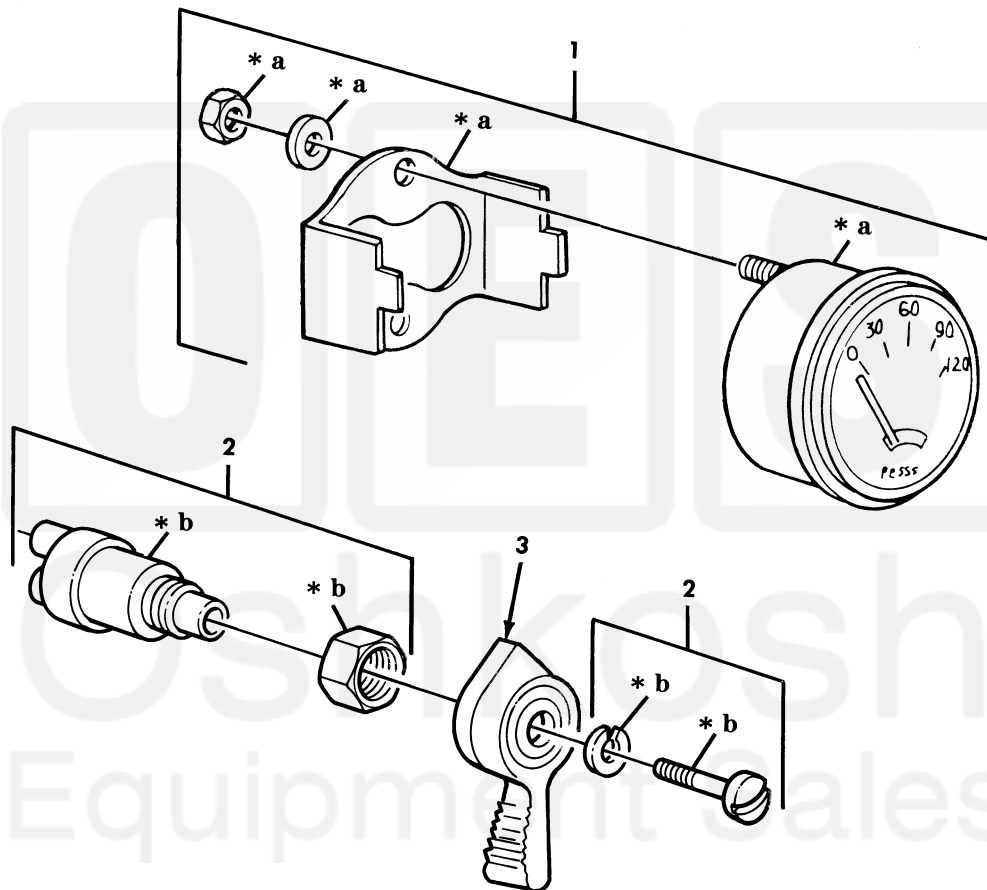

UNIT, DIRECT SUPPORT, AND GENERAL SUPPORT MAINTENANCE  
REPAIR PARTS AND SPECIAL TOOLS LIST  
TRUCK, 5-TON, 6X6, M809 SERIES TRUCKS (DIESEL)

\* a PART OF ITEM 1

\* b PART OF ITEM 2

Figure 76. Cold Start Switch and Gage.

(1) ITEM NO	(2) SMR CODE	(3) NSN	(4) CAGEC	(5) PART NUMBER	(6) DESCRIPTION AND USABLE ON CODE (UOC)	(7) QTY
GROUP 0311 ENGINE STARTING AIDS						
FIG. 76 COLD START SWITCH AND GAGE						
1	PAOZZ	6685-00-515-3478	57733	508A	GAGE,PRESSURE,DIAL.....	1
2	PAOZZ	5930-00-134-5036	19207	11614131	SWITCH,ROTARY.....	1
3	PAOZZ	5930-00-130-5349	19207	5381088	HANDLE,SWITCH.....	1

END OF FIGURE