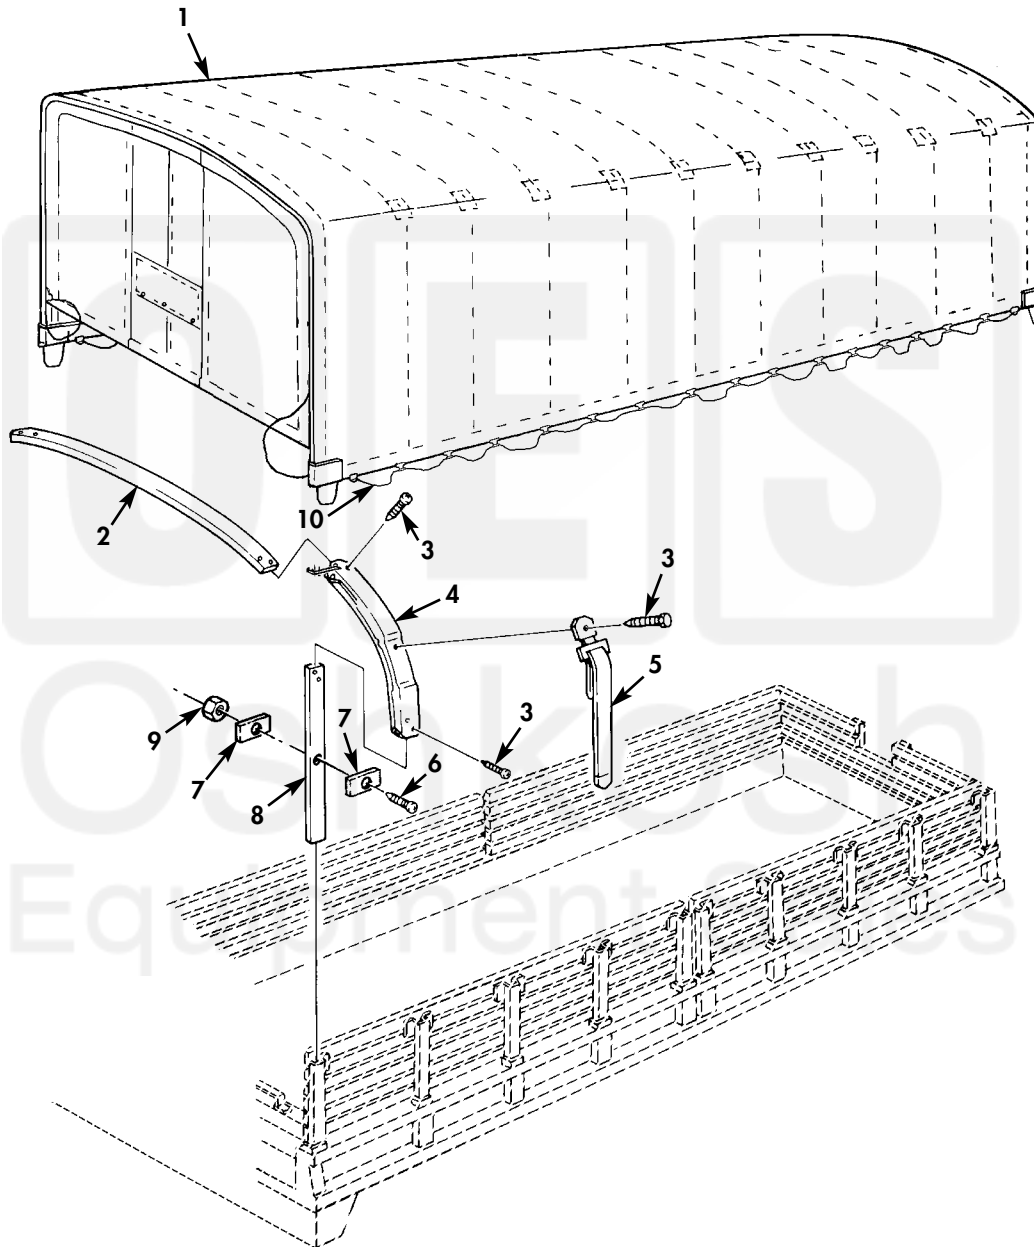

FIELD AND SUSTAINMENT MAINTENANCE
REPAIR PARTS AND SPECIAL TOOLS LIST

TRUCK, CARGO: 2-1/2-TON, 6X6, M44A2 SERIES TRUCKS (MULTIFUEL)

Figure 172. Bow and Tarp Kit.

(1) ITEM NO	(2) SMR CODE	(3) NSN	(4) CAGEC	(5) PART NUMBER	(6) DESCRIPTION AND USABLE ON CODE (UOC)	(7) QTY
GROUP 2201 CANVAS OR PLASTIC ITEMS						
FIG. 172 BOW AND TARP KIT						
1	PAOFF	2540-01-434-0944	19207	12450241-1	COVER,FITTED,VEHICU GREEN CAMO,PART OF KIT P/N 11672524 PART OF KIT P/N 11672526.....	1
1	PAOFF	2540-01-434-0954	19207	12450241-2	COVER,FITTED,VEHICU TAN,PART OF KIT P/N 57K0187 PART OF KIT P/N 57K0189. UOC:437,438,445,446	1
1	PAOFF	2540-01-438-4922	19207	12450241-3	COVER,FITTED,VEHICU WHITE,PART OF KIT P/N 57K0188 PART OF KIT P/N 57K0190.....	1
1	PAOFF	2540-01-438-4960	19207	12450244-1	COVER,FITTED,VEHICU GREEN CAMO,PART OF KIT P/N 11672525.....	1
1	PAOFF	2540-01-438-4927	19207	12450244-2	COVER,FITTED,VEHICU TAN,PART OF KIT P/N 57K0191.....	1
1	PAOFF	2540-01-438-4956	19207	12450244-3	COVER,FITTED,VEHICU WHITE,PART OF KIT P/N 57K0192.....	1
2	PAOZZ	2540-00-930-3139	19207	10937878	BOW,VEHICULAR TOP GREEN,DROP SIDE SHORT PART OF KIT P/N 11672526.....	5
2	PFOZZ	2540-01-435-8208	19207	12460216-1	BOW,VEHICULAR TOP GREEN,DROPSIDE PART OF KIT P/N 11672526.....	5
2	PAOZZ	2540-01-435-8208	19207	12460216-1	BOW,VEHICULAR TOP GREEN,LONG CARGO BODY PART OF KIT P/N 11672525.....	7
3	PAOZZ	5305-00-984-5680	96906	MS35206-300	SCREW,MACHINE PART OF KIT P/N 11672426.....	30
3	PAOZZ	5305-00-984-5680	96906	MS35206-300	SCREW,MACHINE PART OF KIT P/N 11672524.....	50
3	PAOZZ	5305-00-984-5680	96906	MS35206-300	SCREW,MACHINE PART OF KIT P/N 11672525.....	70
4	PAOZZ	2540-00-351-0145	19207	7064151	BOW ASSEMBLY PART OF KIT P/N 11672524 PART OF KIT P/N 11672525... UOC:437,438,455,456	14
4	PAOZZ	2540-00-420-5036	19207	10937879	CORNER,BOW,VEHICULA PART OF KIT P/N 11672526.....	10
5	PAOZZ	5340-01-459-9777	19207	12340208-6	STRAP,WEBBING GREEN CAMO,PART OF KIT P/N 11672524 PART OF KIT P/N 11672526.....	10
5	PAOZZ	5340-01-459-9777	19207	12340208-6	STRAP,WEBBING GREEN CAMO,PART OF KIT P/N 11672525.....	14
5	PAOZZ	5340-01-459-2242	19207	12340208-7	STRAP,WEBBING TAN,PART OF KIT P/N 57K0187 PART OF KIT P/N 57K0189.....	10
5	PAOZZ	5340-01-459-2242	19207	12340208-7	STRAP,WEBBING TAN,PART OF KIT P/N 57K0191.....	7
5	PAOZZ	5340-01-459-2266	19207	12340208-8	STRAP,WEBBING WHITE,PART OF KIT P/N	10