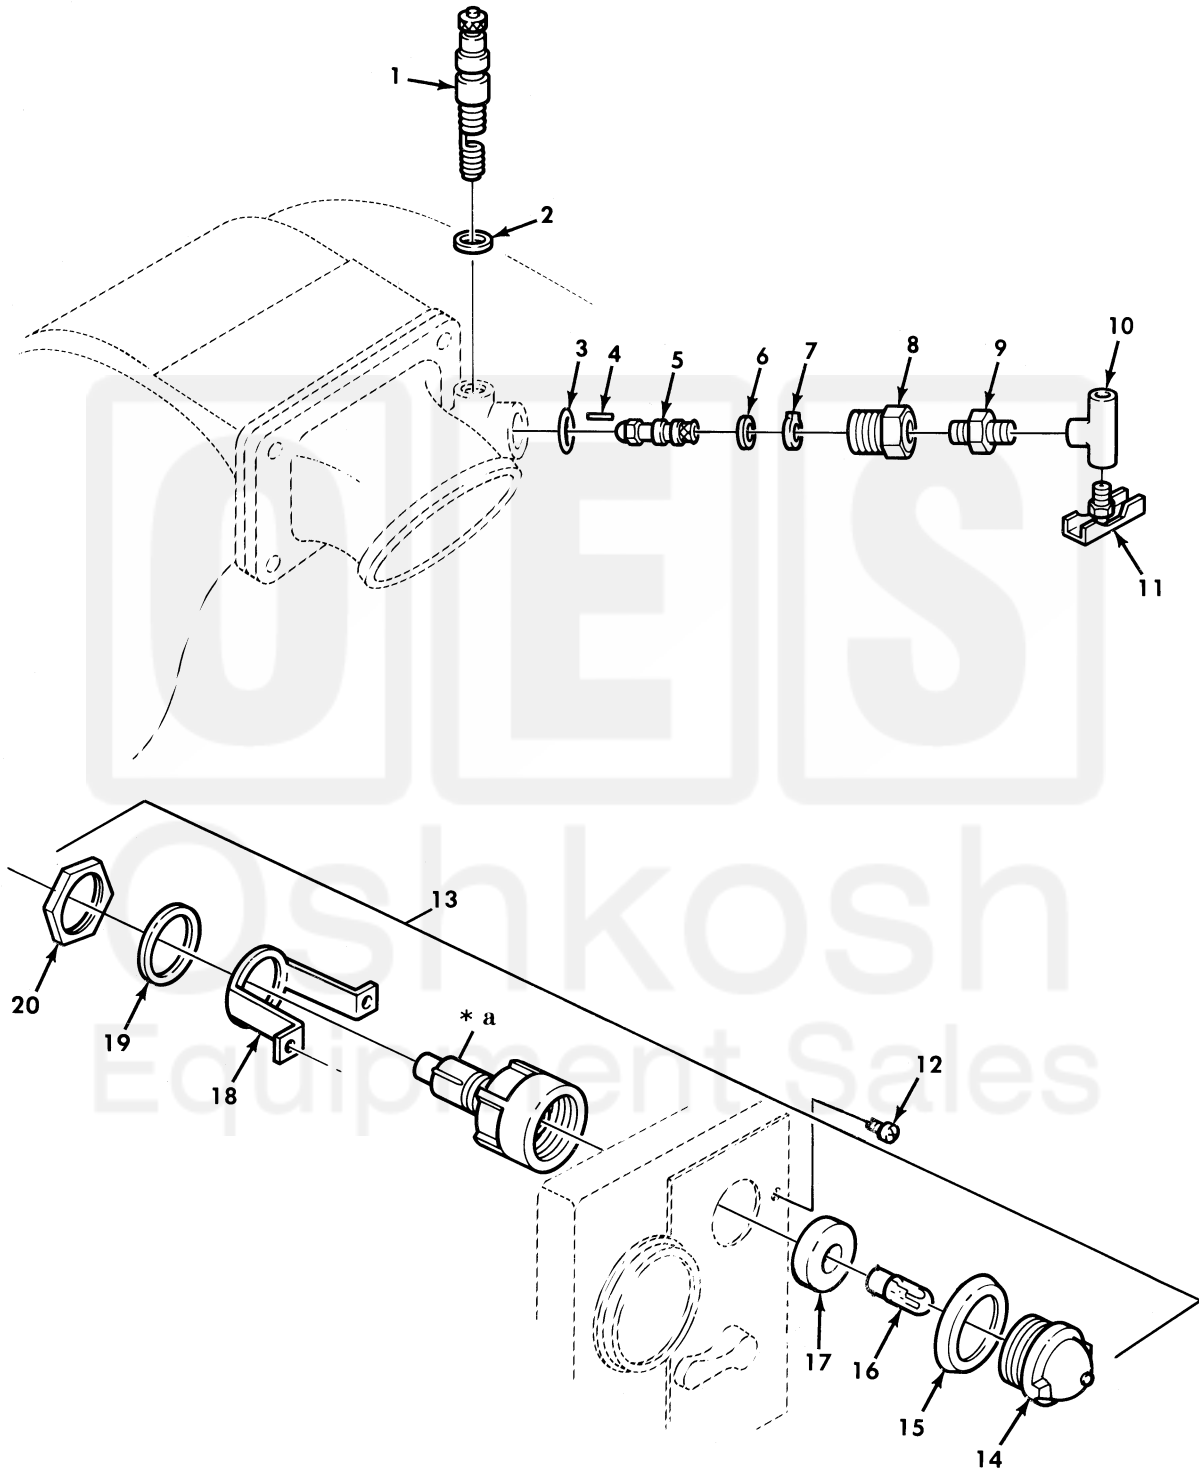

UNIT, DIRECT SUPPORT, AND GENERAL SUPPORT MAINTENANCE
REPAIR PARTS AND SPECIAL TOOLS LIST
TRUCK, 5-TON, 6X6, M809 SERIES TRUCKS (DIESEL)

* a PART OF ITEM 13

Figure 74. Glow Plug, Injector Nozzle, and Cold Start Indicator Lamp.

(1) ITEM NO	(2) SMR CODE	(3) NSN	(4) CAGEC	(5) PART NUMBER	(6) DESCRIPTION AND USABLE ON CODE (UOC)	(7) QTY
GROUP 0311 ENGINE STARTING AIDS						
FIG. 74 GLOW PLUG, INJECTOR NOZZLE, AND COLD START INDICATOR LAMP						
1	PAOZZ	2920-00-088-9310	15434	210649	GLOW PLUG.....	1
2	PAOZZ	5310-00-595-6398	73370	101487	WASHER, FLAT PART OF KIT P/N 3011472	1
3	PAOZZ	5331-00-970-3461	15434	68061A	O-RING.....	1
4	PAOZZ	5315-00-758-0366	15434	43468	PIN, GROOVED, HEADLES.....	1
5	PAOZZ	2910-00-506-5720	15434	69215	NOZZLE, SPRAY.....	1
6	PAOZZ	5365-00-197-9327	15434	67946	SPACER, RING.....	1
7	PAOZZ	5310-00-393-6475	15434	68178-1	WASHER, KEY.....	1
8	PAOZZ	4730-00-803-9527	15434	125880	ADAPTER, STRAIGHT, PI.....	1
9	PAOZZ	4730-00-802-5653	81343	2-2 140137C	NIPPLE, PIPE.....	1
10	PAOZZ	4730-01-126-9755	15434	70802	TEE, PIPE.....	1
11	PAOZZ	4820-00-752-9040	96906	MS35782-4	COCK, DRAIN.....	1
12	PAOZZ	5305-00-855-0961	96906	MS24629-35	SCREW, TAPPING.....	2
13	PAOOO	6220-00-403-4813	19207	11664685	INDICATOR, COLD STAR.....	1
14	PAOZZ	6210-00-299-5564	19207	7358622	. LENS, LIGHT.....	1
15	PAOZZ	5330-00-297-6329	19207	7358626	. PACKING, PREFORMED.....	1
16	PAOZZ	6240-00-012-5588	58536	A50589-1	. LAMP, INCANDESCENT.....	1
17	PAOZZ	5330-00-143-7002	19207	11605388	. GASKET.....	1
18	PAOZZ	5340-00-119-3900	19207	7358623	. STRAP, RETAINING.....	1
19	PAOZZ	5310-00-197-4508	19207	7358625	. WASHER, LOCK.....	1
20	PAOZZ	5975-00-588-0387	19207	7358624	. BONDNUT, ELECTRICAL.....	1

END OF FIGURE