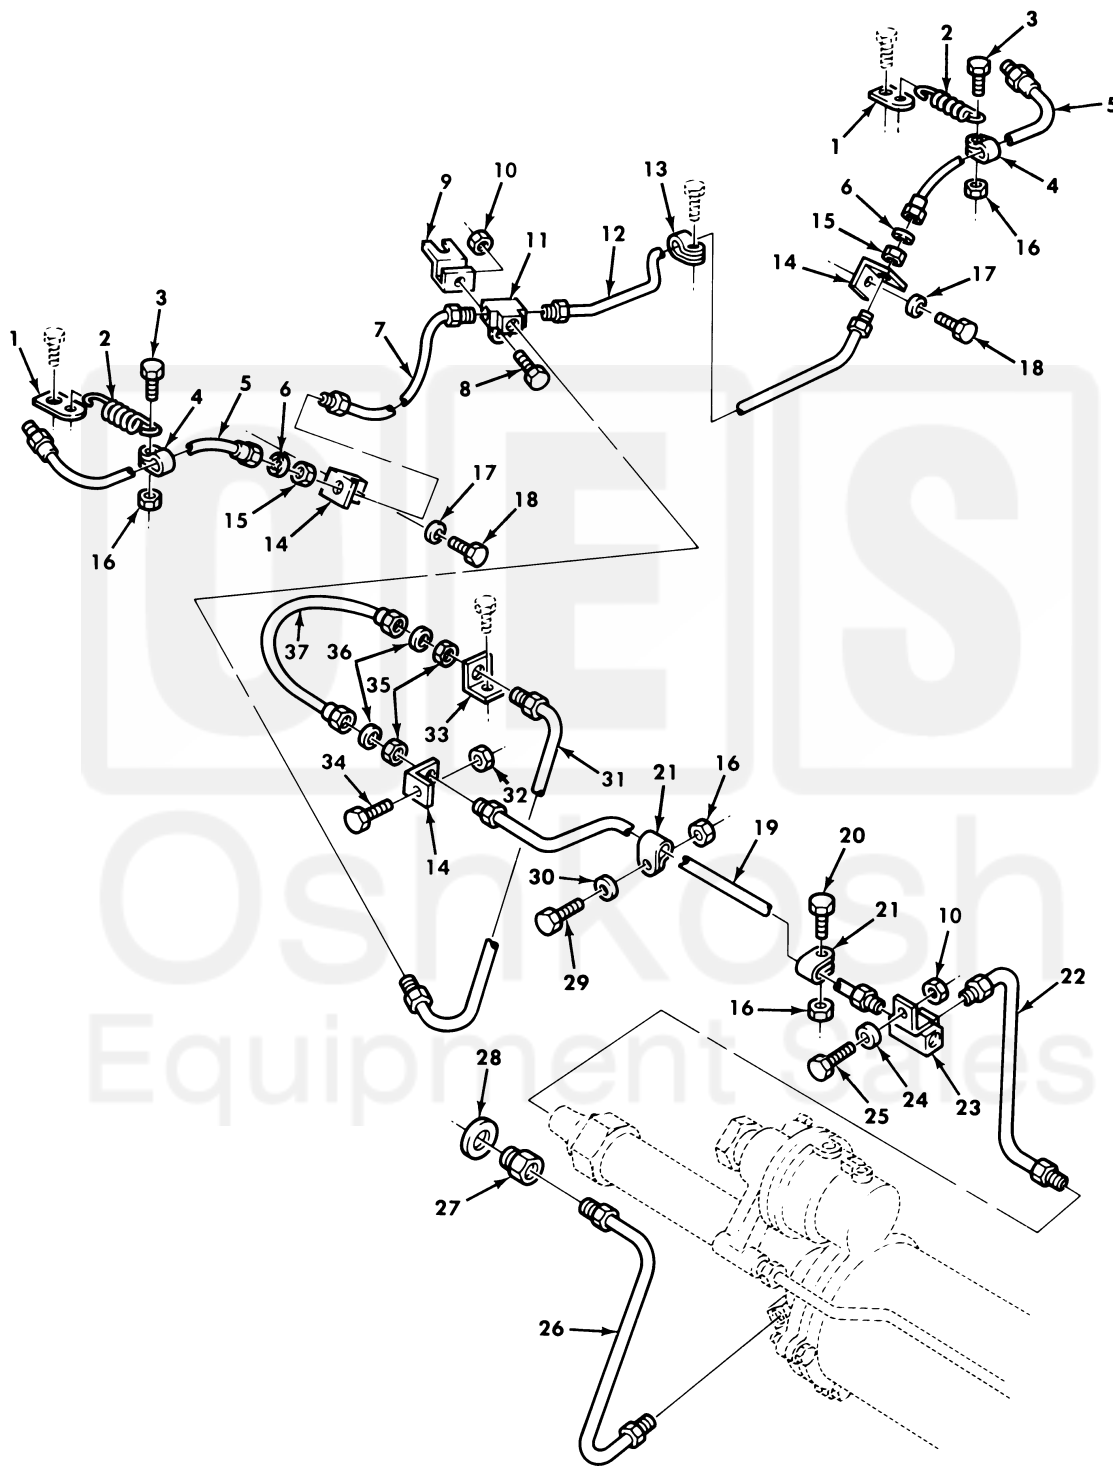

UNIT, DIRECT SUPPORT, AND GENERAL SUPPORT MAINTENANCE
REPAIR PARTS AND SPECIAL TOOLS LIST
TRUCK, 5-TON, 6X6, M809 SERIES TRUCKS (DIESEL)

Figure 169. Front Axle Service Brake Hydraulic Lines and Mounting Hardware.