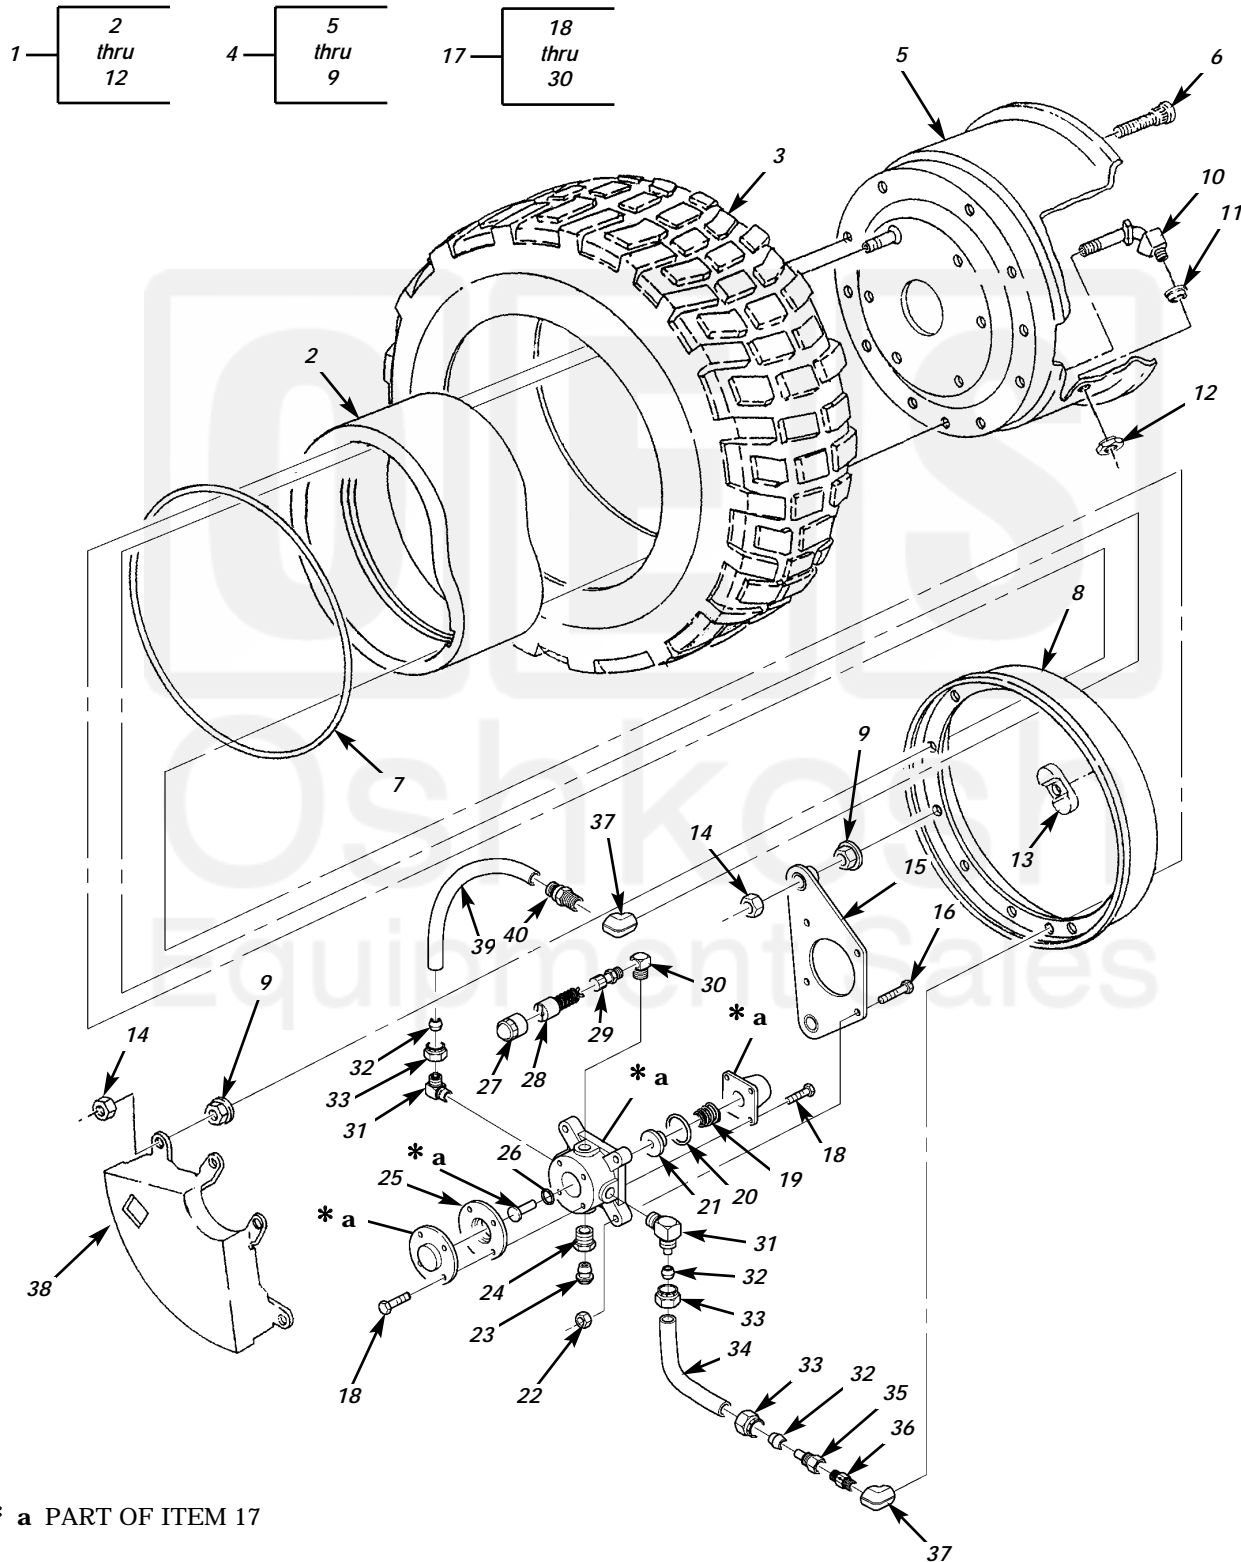

M35A3C, W/O WINCH (NSN 2320-01-383-2050); W/WINCH (NSN 2320-01-383-2049);

M36A3, W/O WINCH (NSN 2320-01-383-2048); W/WINCH (NSN 2320-01-383-2046).

Figure 119. Tire, Wheel Assembly, and Wheel Valve.

(1) ITEM NO	(2) SMR CODE	(3) NSN	TM9-2320-386-24P (4) CAGEC	(5) PART NUMBER	(6) DESCRIPTION AND USABLE ON CODES(UOC)	0120 00 (7) QTY
GROUP 1313 TIRES,TUBES,TIRE CHAINS						
FIG. 119 TIRE,WHEEL ASSEMBLY,AND WHEEL VALVE						
1	AOOO		34623	RCSK15411	TIRE AND WHEEL ASSY.....	7
2	PAOZZ	2530013982022	34623	RCSK-15406	.BEADLOCK,PNEUMATIC.....	1
3	PCOHH	2610013976976	19207	12448698	.TIRE,PNEUMATIC,VEHI.....	1
4	PAOOO	2530013983380	19207	12448697	.WHEEL,PNEUMATIC TIR.....	1
5	XAOZZ		41885	X90874	..RIM,INNER.....	1
6	PAOZZ	5306013146742	19207	12363604	..BOLT,RIBBED SHOULDE.....	10
7	PAOZZ	5331013147598	19207	12363606	..O-RING.....	1
8	XAOZZ		41885	X90876	..RING,OUTER.....	1
9	PAOZZ	5310011022711	19207	12257242	..NUT,SELF-LOCKING,EX.....	10
10	PFOZZ	2640014297813	19207	12448695	.VALVE,PNEUMATIC TIR.....	1
11	PAOZZ	5325014375810	2W783	RG22	.GROMMET,NONMETALLIC.....	1
12	PAOZZ	5310014456872	2W783	HN80	.NUT,PLAIN HEXAGON.....	1
13	PAOZZ	3040014070644	19207	12448971	WEIGHT,COUNTERBALAN FRONT WHEELS ONLY.....	1
14	PAOZZ	5310010453709	96906	MS51983-6	NUT,PLAIN,SINGLE BA.....	24
15	PAOZZ	5340014224328	34623	RCSK17558	PLATE,MOUNTING.....	6
16	PAOZZ	5305002253843	80204	B1821BH025C100N	SCREW,CAP,HEXAGON H.....	24
17	PAOOO	2530014196303	19207	12448915	VALVE,BRAKE PNEUMAT.....	6
18	KFOZZ		0N0J4	50001012	.SCREW,CAP,HEXAGON H PART OF KIT P/N 50009501.....	8
19	KFOZZ		0N0J4	50001501	.SPRING PART OF KIT P/N 50009501....	1
20	KFOZZ		0N0J4	50009011	.PACKING,PREFORMED PART OF KIT P/N 50009501.....	1
21	KFOZZ		0N0J4	50004106	.POPPET PART OF KIT P/N 50009501....	1
22	PAOZZ	5310000614650	96906	MS51943-31	.NUT,SELF-LOCKING,HE.....	4
23	KFOZZ		0N0J4	50009402	.VALVE,CHECK PART OF KIT P/N 50009501.....	1
24	PAOZZ	2520013644486	0N0J4	50005023	.BREATHER.....	1
25	KFOZZ		0N0J4	50009401	.DIAPHRAM PART OF KIT P/N 50009501..	1
26	KFOZZ		0N0J4	50009012	.PACKING,PREFORMED PART OF KIT P/N 50009501.....	1
27	PAOZZ	2640000603550	53705	2316	.CAP,PNEUMATIC VALVE.....	1
28	PAOZZ	2640000048297	27783	8500V	.VALVE CORE.....	1
29	PFOZZ	4820013638002	0N0J4	50003050	.VALVE,PNEUMATIC TAN.....	1
30	PAOZZ	4730006399730	79470	3400X2W	.ELBOW,PIPE.....	1
31	PAOZZ	4730011157362	81343	8-4 100202BA	ELBOW,PIPE TO TUBE.....	12
32	PAOZZ	4730010491559	81343	8 100115B	SLEEVE,COMPRESSION,.....	18
33	PAOZZ	4730010487874	81343	8 100110B	NUT,TUBE COUPLING.....	18
34	MOOZZ		19207	CPR104420-3-6	TUBE,NONMETALLIC MAKE FROM HOSE, NONMETALLIC,P/N CPR104420-3,NSN 4720-01-003-6706,5.50 INCHES LONG...	6
35	PAOZZ	4730011346994	81343	8-6 100103BA	ADAPTER,STRAIGHT,PI.....	6
36	PAOZZ	2940014438959	19207	12448913	FILTER,FLUID.....	6
37	PAOZZ	4730002775543	02978	12353	ELBOW,PIPE.....	12
38	PFOZZ	2530014478996	19207	12448972	HUB CAP,WHEEL.....	6
39	MOOZZ		19207	CPR104420-3-9	TUBE,NONMETALLIC MAKE FROM HOSE, NONMETALLIC,P/N CPR104420-3,NSN	6