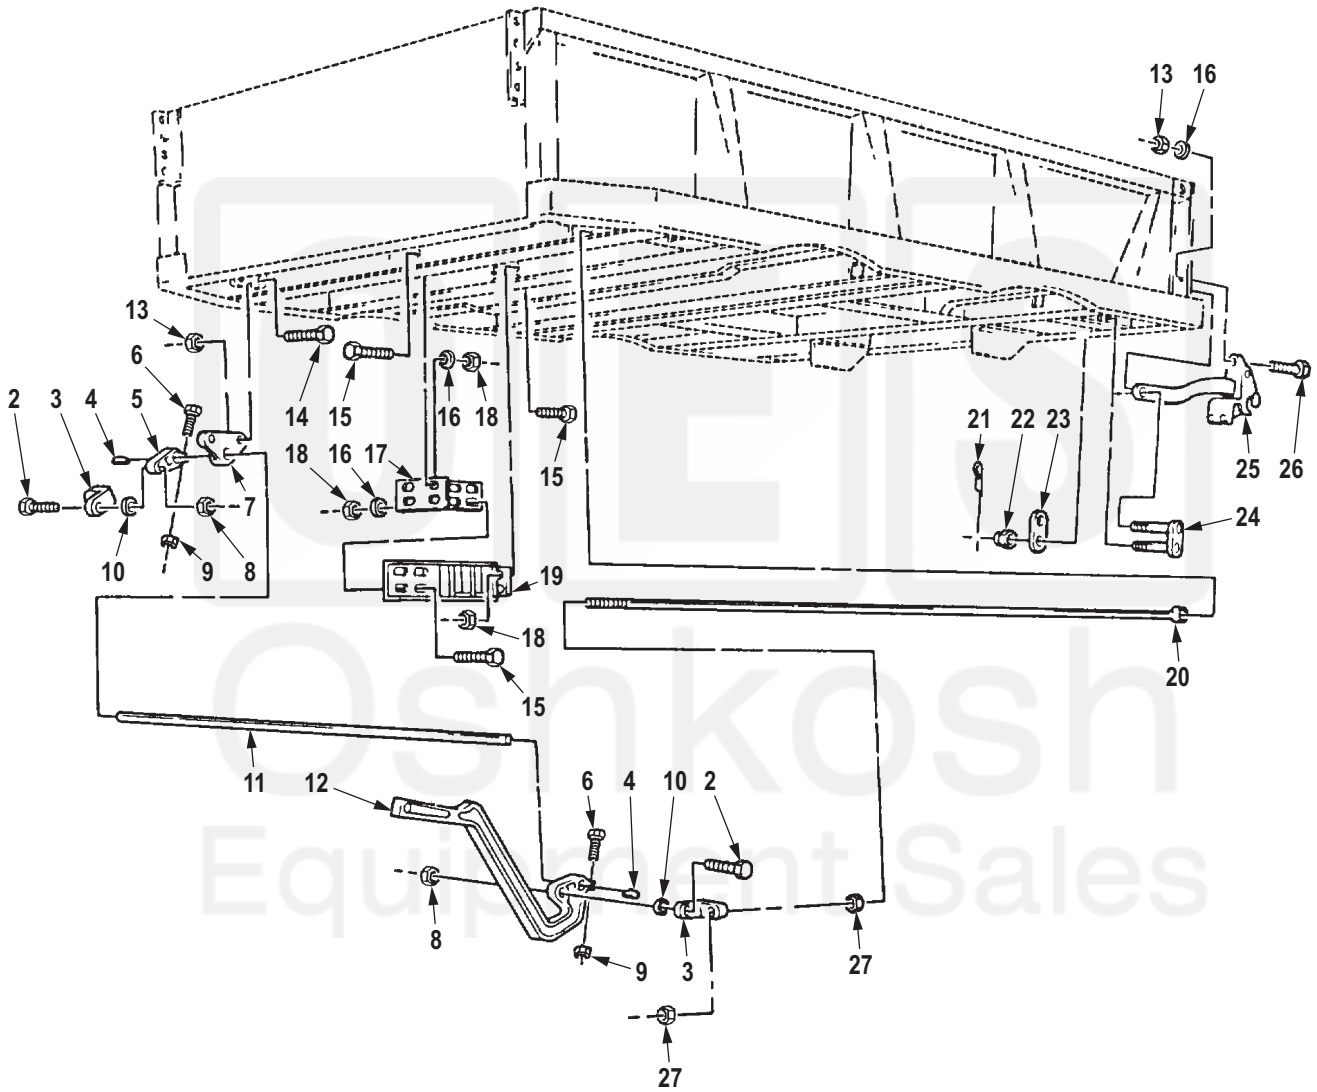

1
2-12

R0433DAA

Figure 414. Dump Tailgate Controls, Safety Catch, and Related Parts.

0415-2

(1) ITEM NO.	(2) SMR CODE	(3) NSN	(4) CAGEC	(5) PART NUMBER	(6) DESCRIPTION AND USABLE ON CODE (UOC)	(7) QTY
GROUP 1810 CARGO BODY.						
FIG. 414. DUMP TAILGATE CONTROLS, SAFETY CATCH, AND RELATED PARTS.						
1	PFZZ	3040-00-409-7974	19207	8758598	LEVER,MANUAL CONTRO UOC: DAE,DAF,V19,V20,ZAE,ZAF	1
2	PAFZZ	5305-00-422-1161	19207	7971324	. SCREW,CAP,HEXAGON H UOC: DAE,DAF,V19,V20,ZAE,ZAF	2
3	PAFZZ	3040-00-409-4021	19207	7409012	. CONNECTING LINK,RIG UOC: DAE,DAF,V19,V20,ZAE,ZAF	2
4	PAFZZ	5315-00-616-5520	80205	MS35756-14	. KEY,WOODRUFF UOC: DAE,DAF,V19,V20,ZAE,ZAF	2
5	PFZZ	3040-00-422-2008	19207	7409011	. LEVER,REMOTE CONTRO UOC: DAE,DAF,V19,V20,ZAE,ZAF	1
6	PAFZZ	5305-00-725-4183	80205	MS90726-113	. SCREW,CAP,HEXAGON H UOC: DAE,DAF,V19,V20,ZAE,ZAF	2
7	PAFZZ	3040-00-740-9013	19207	7409013	. BRACKET,EYE,ROTATIN UOC: DAE,DAF,V19,V20,ZAE,ZAF	3
8	PAFZZ	5310-00-225-6408	81349	M45913/1-10FG5C	. NUT,SELF-LOCKING,HE UOC: DAE,DAF,V19,V20,ZAE,ZAF	2
9	PAFZZ	5310-00-877-5795	80205	MS21044-N8	. NUT,SELF-LOCKING,HE UOC: DAE,DAF,V19,V20,ZAE,ZAF	2
10	PAFZZ	5310-00-823-8803	96906	MS27183-21	. WASHER,FLAT UOC: DAE,DAF,V19,V20,ZAE,ZAF	2
11	PFZZ	3040-00-409-8941	19207	8758599	. SHAFT,STRAIGHT UOC: DAE,DAF,V19,V20,ZAE,ZAF	1
12	PFZZ	5340-00-422-2019	19207	7409010	. LEVER,MANUAL CONTRO UOC: DAE,DAF,V19,V20,ZAE,ZAF	1
13	PAFZZ	5310-00-877-5795	80205	MS21044-N8	NUT,SELF-LOCKING,HE UOC: DAE,DAF,V19,V20,ZAE,ZAF	12
14	PAFZZ	5305-00-725-4183	80205	MS90726-113	SCREW,CAP,HEXAGON H UOC: DAE,DAF,V19,V20,ZAE,ZAF	6
15	PAFZZ	5305-00-719-5221	80204	B1821BH050F150N	SCREW,CAP,HEXAGON H UOC: DAE,DAF,V19,V20,ZAE,ZAF	12
16	PAFZZ	5310-00-809-5998	96906	MS27183-18	WASHER,FLAT UOC: DAE,DAF,V19,V20,ZAE,ZAF	14
17	PBFZZ	5340-01-127-6920	19207	12300634	STRIKE,CATCH UOC: V19,V20	1
18	PAFZZ	5310-00-488-3888	81349	M45913/3-8FG8C	NUT,SELF-LOCKING,HE UOC: DAE,DAF,V19,V20,ZAE,ZAF	12
19	PAFZZ	5340-01-125-6078	19207	12300641	BRACKET,MOUNTING UOC: V19,V20	1
20	PAFZZ	2510-00-740-9212	19207	7409212	ROD TAIL GATE UOC: DAE,DAF,V19,V20,ZAE,ZAF	2