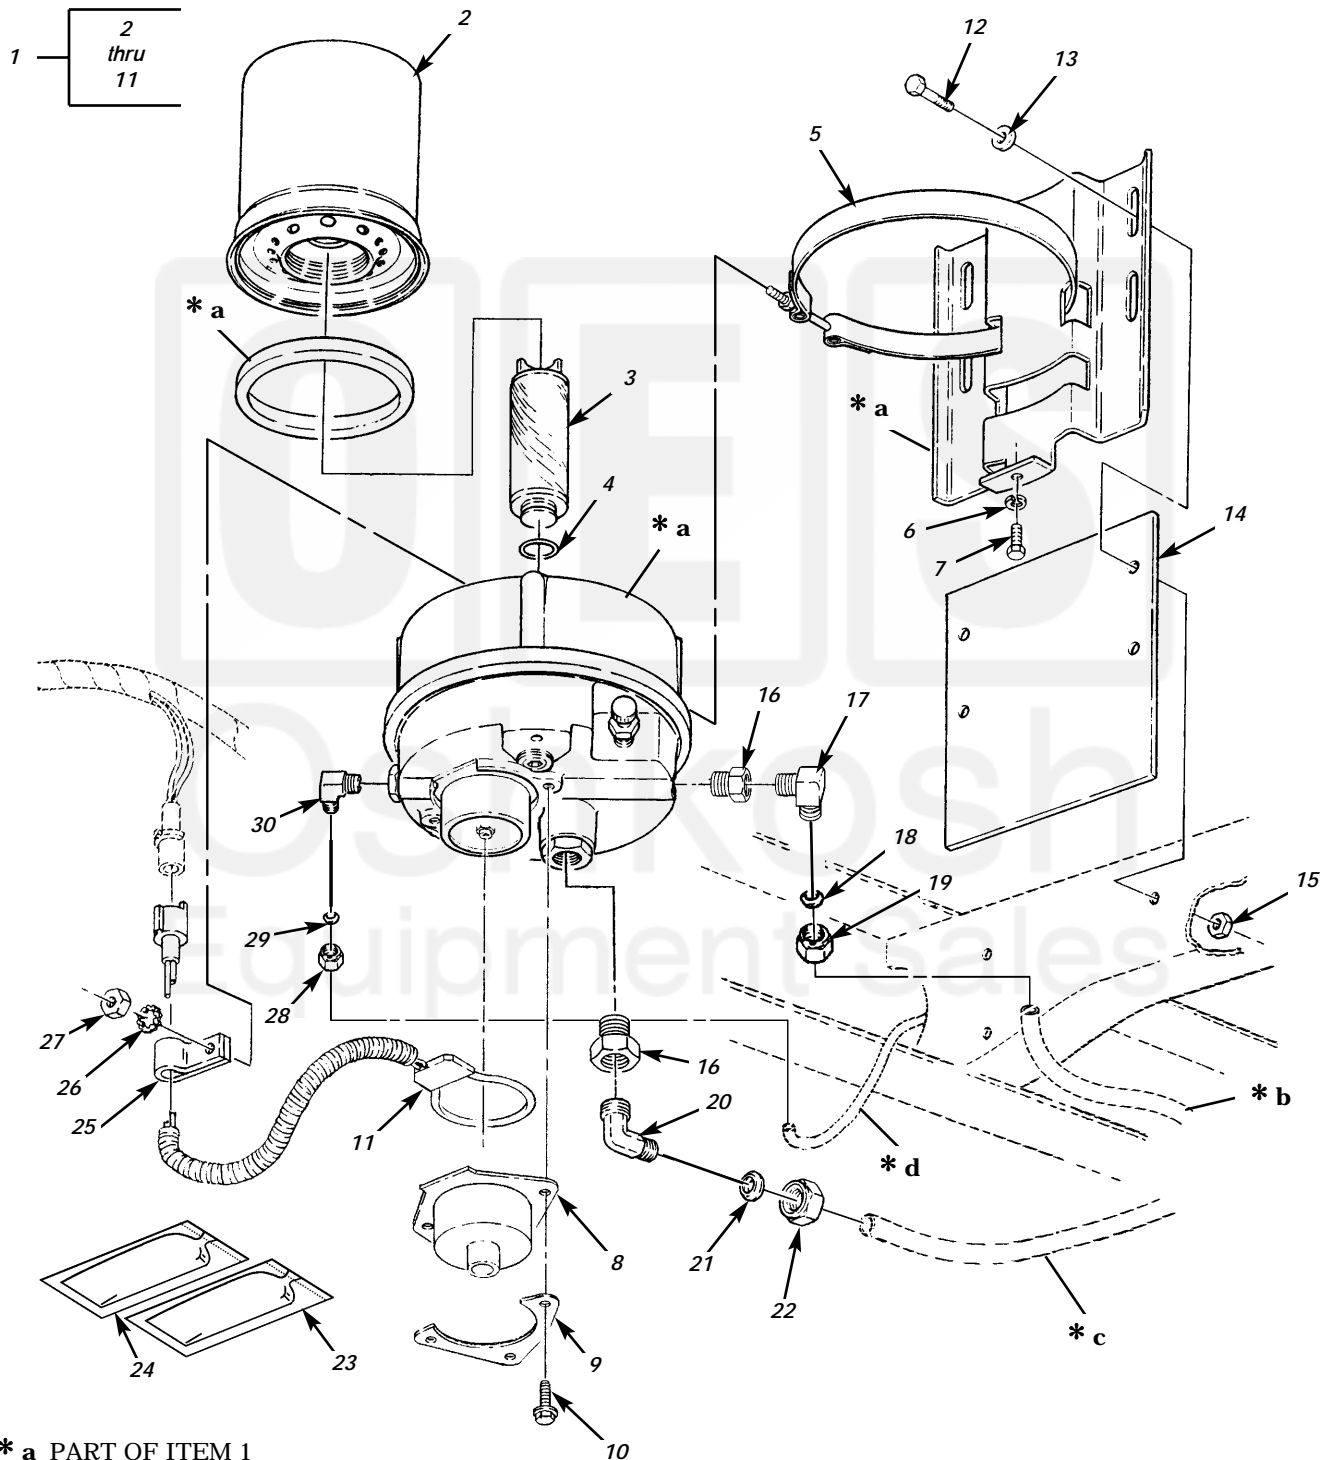

UNIT, DIRECT SUPPORT, AND GENERAL SUPPORT MAINTENANCE  
REPAIR PARTS AND SPECIAL TOOLS LIST

EXTENDED SERVICE PROGRAM (ESP)

TRUCK, CARGO, 2-1/2-TON, 6X6, M44A3 SERIES TRUCKS (DIESEL)

M35A3, W/O WINCH (NSN 2320-01-383-2047); W/WINCH (NSN 2320-01-383-3850);  
M35A3C, W/O WINCH (NSN 2320-01-383-2050); W/WINCH (NSN 2320-01-383-2049);  
M36A3, W/O WINCH (NSN 2320-01-383-2048); W/WINCH (NSN 2320-01-383-2046).