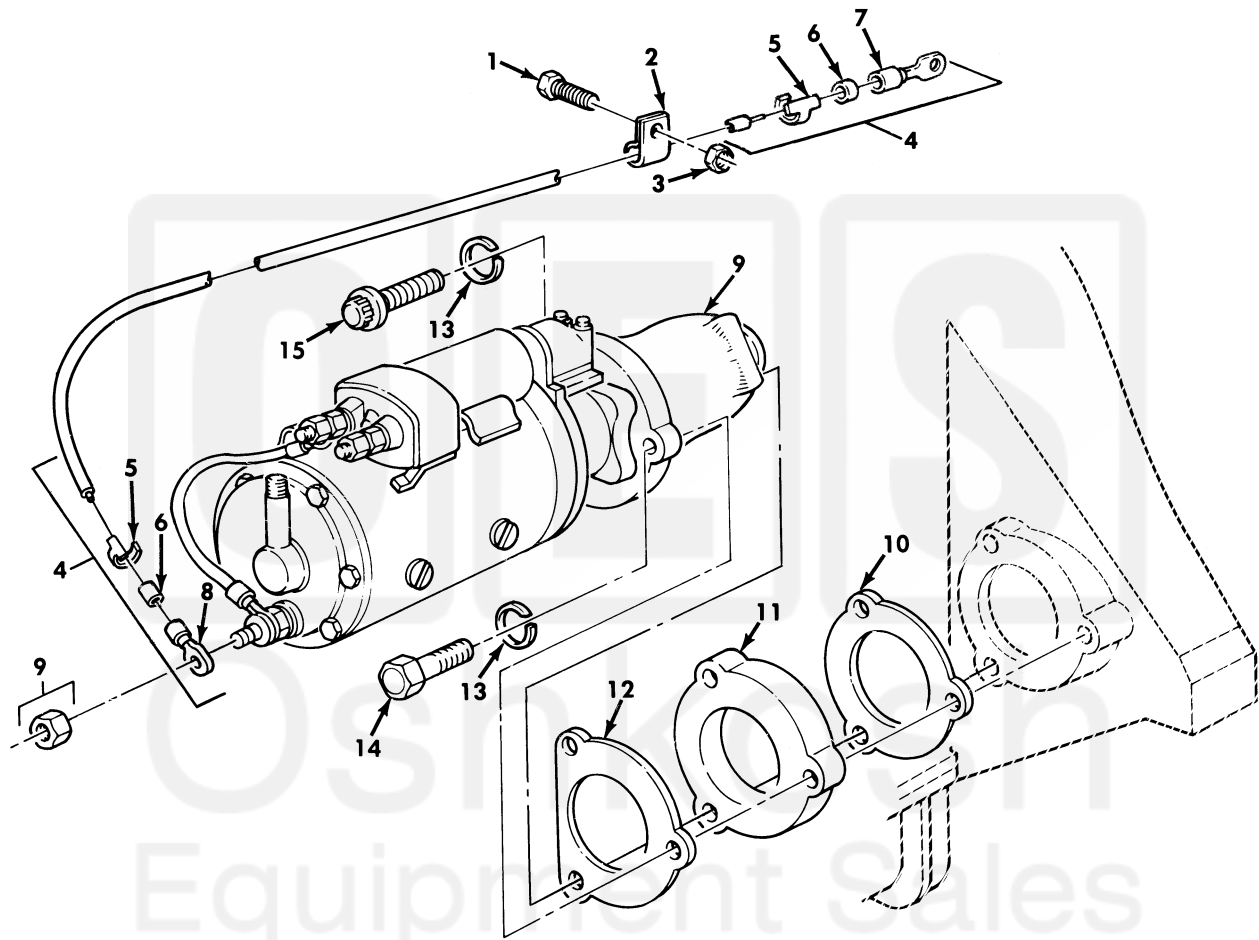

UNIT, DIRECT SUPPORT, AND GENERAL SUPPORT MAINTENANCE  
REPAIR PARTS AND SPECIAL TOOLS LIST  
TRUCK, 5-TON, 6X6, M809 SERIES TRUCKS (DIESEL)

Figure 91. Starter Motor Assembly and Mounting Hardware.

(1) ITEM NO	(2) SMR CODE	(3) NSN	(4) CAGEC	(5) PART NUMBER	(6) DESCRIPTION AND USABLE ON CODE (UOC)	(7) QTY
GROUP 0603 STARTING MOTOR						
FIG. 91 STARTER MOTOR ASSEMBLY AND MOUNTING HARDWARE						
1	PAOZZ	5305-00-068-0516	80204	B1821BH025F113N	SCREW,CAP,HEXAGON H.....	1
2	PAOZZ	5340-00-809-1494	96906	MS21333-105	CLAMP,LOOP.....	1
3	PAOZZ	5310-00-061-7325	96906	MS21045-4	NUT,SLFLKG HEXAGON.....	1
4	PFOZZ	6150-01-067-4719	19207	11664630	LEAD,ELECTRICAL.....	1
5	PAOZZ	9905-00-893-3570	81349	M43436/1-3	.BAND,MARKER.....	3
6	PAOZZ	5970-01-174-9449	19207	7056640	.INSULATION SLEEVING.....	2
7	PAOZZ	5940-00-115-5006	96906	MS25036-133	.TERMINAL,LUG.....	1
8	PAOZZ	5940-00-735-5520	19207	7355520	.TERMINAL,LUG.....	1
9	PAOFH	2920-01-069-6997	81348	A-A-59294-1	STARTER,ENGINE,ELEC.....	1
10	PAOZZ	5330-00-143-7737	19207	11664431	GASKET PART OF KIT P/N 3011472....	1
11	PAOZZ	5365-00-177-3871	19207	11664432	SPACER,PLATE.....	1
12	PAOZZ	5330-00-252-3274	19207	11664480	GASKET PART OF KIT P/N 3011472....	1
13	PAOZZ	5310-00-820-6653	96906	MS35338-50	WASHER,LOCK.....	3
14	PAOZZ	5305-00-724-7223	80204	B1821BH063C225N	SCREW,CAP,HEXAGON H STARTER MOTOR..	2
15	PAOZZ	5305-01-059-0121	19207	11664479	SCREW,CAP,SOCKET HE.....	1

END OF FIGURE