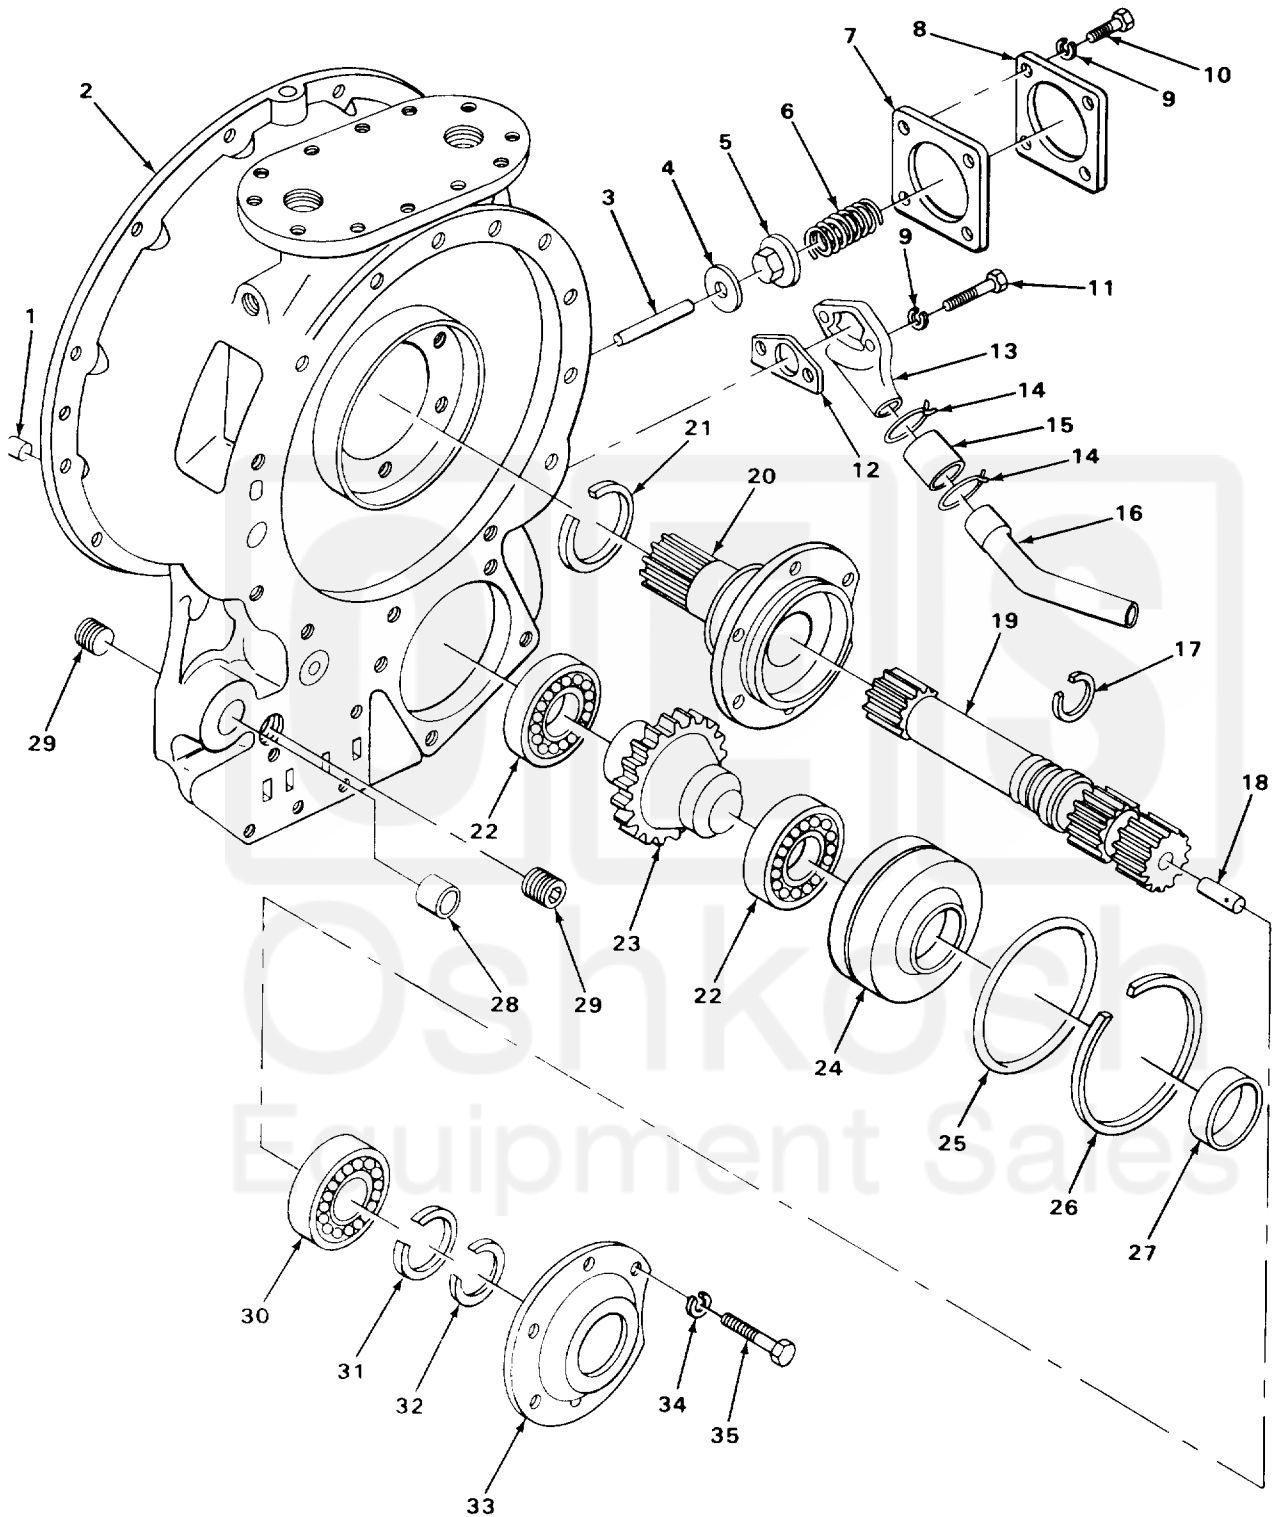

SECTION II

TM 10-3930-242-24P

TA705402

FIGURE 76. TORQUE CONVERTER HOUSING

(1) ITEM NO	(2) SMR CODE	(3) CAGEC	(4) PART NUMBER	(5) DESCRIPTION AND USABLE ON CODES (UOC) GROUP 0708 TORQUE CONVERTER OR FLUID COUPLING FIG. 76 TORQUE CONVERTER HOUSING	(6) QTY
1	PFDZZ	73342	6758042	PLUG,EXPANSION TORQUE CONVERTER HOUSING	1
2	XDDZZ	73342	6769910	HOUSING,MECHANICAL	
3	PADZZ	73342	6755403	PIN,STRAIGHT,HEADLE PRESSURE REGULATOR VALVE	1
4	XDDZZ	97907	6774497	GASKET PRESSURE REGULATOR VALVE PART OF KIT P/N 6775438	1
5	PADZZ	73342	6774188	DISK,VALVE	1
6	PFDZZ	73342	6772661	SPRING,HELICAL,COMP REGULATOR VALVE	1
7	PADZZ	73342	6755378	GASKET REGULALTOR VALVE COVER PART OF KIT P/N 6775438	1
8	XBDZZ	73342	6758216	COVER,VALVE	1
9	PFDZZ	96906	MS35338-8	WASHER,LOCK DRAIN TUBE AND COVER MOUNTING	6
10	PFDZZ	96906	MS18154-58	SCREW,CAP,HEXAGON H REGULATOR COVER	4
11	PFDZZ	96906	MS90728-64	SCREW,CAP,HEXAGON H DRAIN TUBE FLANGE MTG	2
12	PFDZZ	63005	6759547	GASKET PART OF KIT P/N 6775438	1
13	PADZZ	73342	6758236	ELBOW,FLANGE TO HOS	1
14	PADZZ	92392	4255528	CLAMP,HOSE DRAIN TUBE	2
15	PAOZZ	73342	6758235	HOSE,PREFORMED DRAIN	1
16	PAOZZ	73342	6758237	TUBE,BENT,METALLIC	1
17	PADZZ	73342	6763299	SEAL RING PART OF KIT P/N 6775438	2
18	PADZZ	73342	6756030	PLUG,FITTING SHAFT	1
19	PADZZ	73342	6776764	SHAFT ASSEMBLY, TRAN CONVERTER	1
20	PFDZZ	73342	6769529	SLEEVE CONVERTER GR	1
21	KFDZZ	73342	8347398	RING PART OF KIT P/N 6775438	1
22	PADZZ	43334	3209XR1A	BEARING,BALL,ANNULA GEAR AND PUMP DRIVE	2
23	PADZZ	73342	6777652	GEAR,SPUR	1
24	XDDZZ	73342	6769585	HOUSING,BEARING UNI	1
25	PFDZZ	73342	6764780	PACKING,PREFORMED PART OF KIT P/N 6775438	1
26	PADZZ	73342	6759541	RING,RETAINING BEARING	1
27	PFDZZ	73342	23013719	SEAL,PLAIN ENCASED PART OF KIT P/N 6775438	1
28	PADZZ	73342	6769851	BUSHING,SLEEVE HOUSING	1
29	PFDZZ	96906	MS27769U7	PLUG,PIPE HOUSING	2
30	PADZZ	02432	ATU47	BEARING,BALL,ANNULA CONVERTER SHAFT	1
31	PADZZ	97907	6750046	RING,RETAINING BEARING	1
32	XDDZZ	73342	6754888	RING,RETAINING BEARING	1
33	XBDZZ	73342	6757159	RETAINER,BEARING	1
34	PFDZZ	96906	MS35333-42	WASHER,LOCK RETAINER MTG	6
35	PADZZ	19207	8350638	BOLT,SELF-LOCKING RETAINER MTG	6