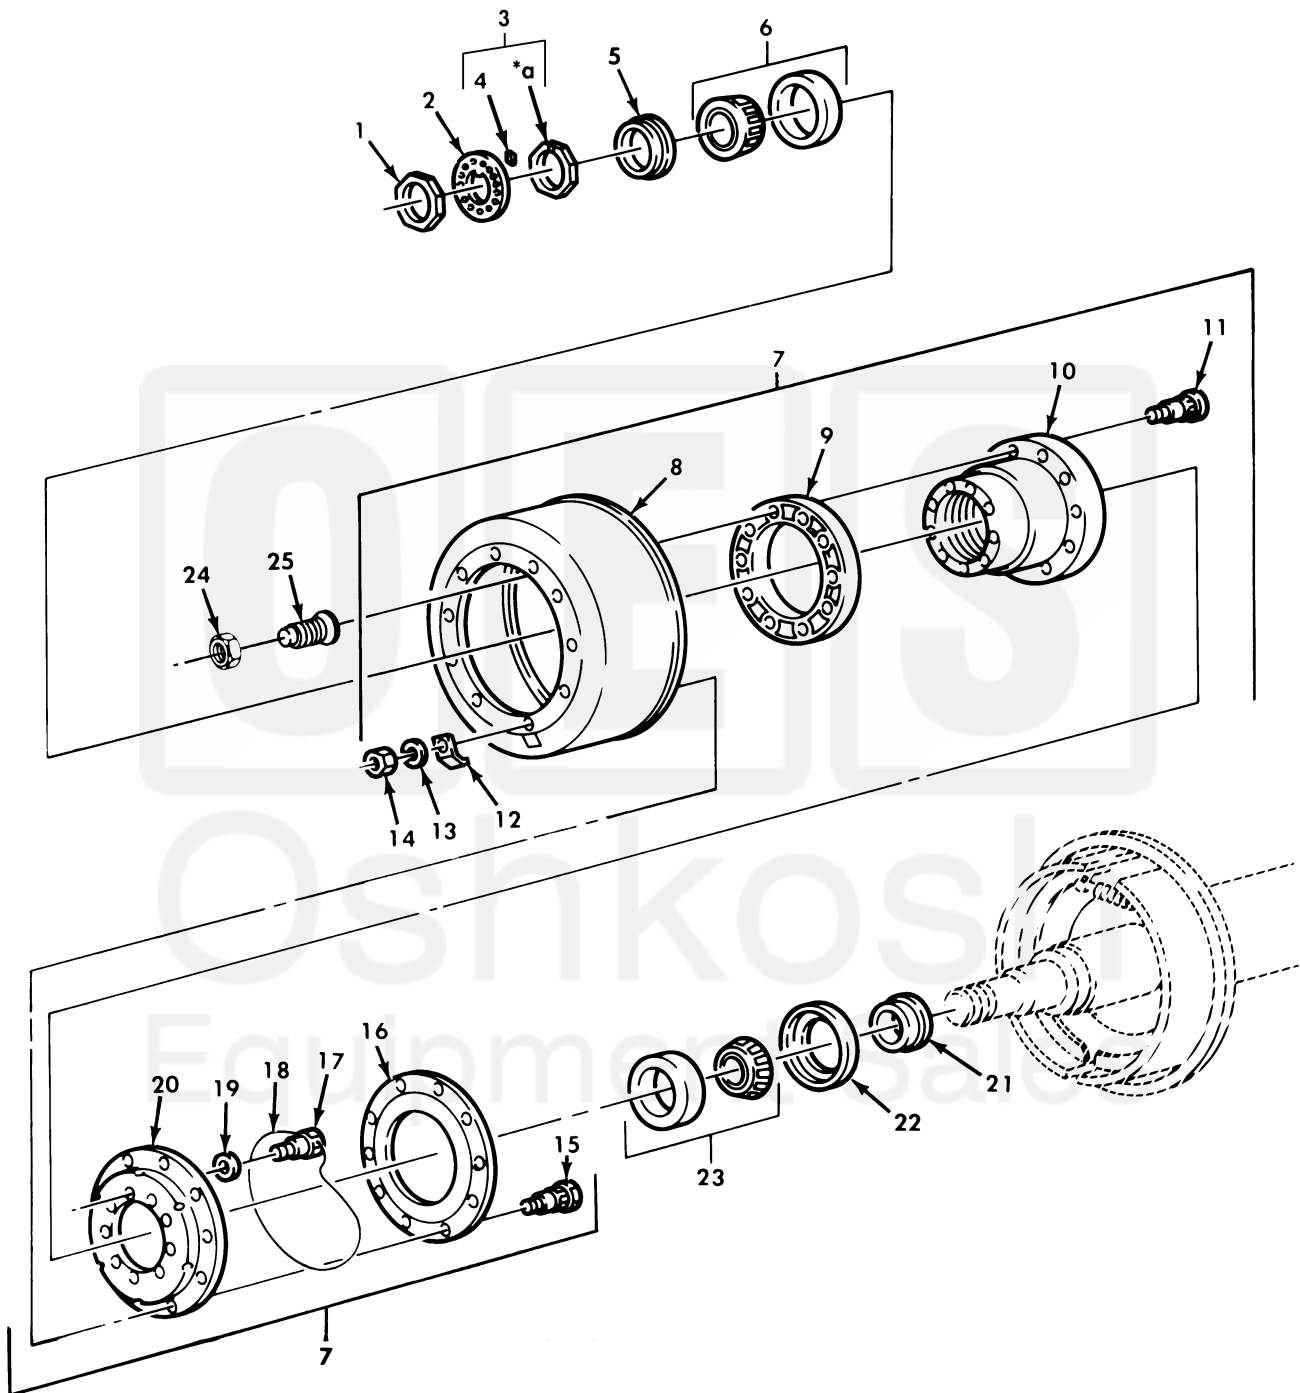

UNIT, DIRECT SUPPORT, AND GENERAL SUPPORT MAINTENANCE  
REPAIR PARTS AND SPECIAL TOOLS LIST  
TRUCK, 5-TON, 6X6, M809 SERIES TRUCKS (DIESEL)

Figure 208. Rear Wheel Hub and Drum Assembly.

(1) ITEM NO	(2) SMR CODE	(3) NSN	(4) CAGEC	(5) PART NUMBER	(6) DESCRIPTION AND USABLE ON CODE (UOC)	(7) QTY
16	PAOZZ	2530-00-740-9556	19207	7979322	.DEFLECTOR,DIRT AND.....	1
17	PAOZZ	5306-00-930-5248	19207	10896726-1	.BOLT,MACHINE.....	10
18	MOOZZ		96906	MS20995F41XAR	.WIRE,NONELECTRICAL MAKE FROM WIRE, P/N MS20995F41.....	1
19	PAOZZ	5310-00-584-5272	96906	MS35338-48	.WASHER, LOCK.....	10
20	PAOZZ	2530-00-740-9388	19207	7979323	. PLATE, BACKING, BRAKE.....	1
21	PAOZZ	2590-00-740-9553	19207	7409553	RING,WIPER.....	2
22	PAOZZ	5330-00-740-9550	19207	7979349	SEAL, PLAIN ENCASED.....	2
23	PAOZZ	3110-00-689-8250	01212	593A-592A	BEARING, ROLLER, TAPE.....	2
24	PAOZZ	5310-01-270-5463	58536	A-A-52427	NUT, PLAIN, SINGLE BA WHEEL STUD, L.H.	20
24	PAOZZ	5310-00-176-6521	19207	10938444-2	NUT, PLAIN, SINGLE BA WHEEL STUD, R.H.	20
25	PAOZZ	2530-00-693-1029	52304	10709	NUT, CAP, DUAL WHEEL RIBBED SHOULDER BOLT, L.H.....	20
25	PAOZZ	2530-00-359-1162	78500	1199J114C	NUT, CAP, DUAL WHEEL RIBBED SHOULDER BOLT, R.H.....	20

END OF FIGURE

UNIT, DIRECT SUPPORT, AND GENERAL SUPPORT MAINTENANCE  
REPAIR PARTS AND SPECIAL TOOLS LIST  
TRUCK, 5-TON, 6X6, M809 SERIES TRUCKS (DIESEL)

\* a PART OF ITEM 1

\* b PART OF ITEM 9

Figure 246. Rear Leaf Spring and Seat Assemblies.