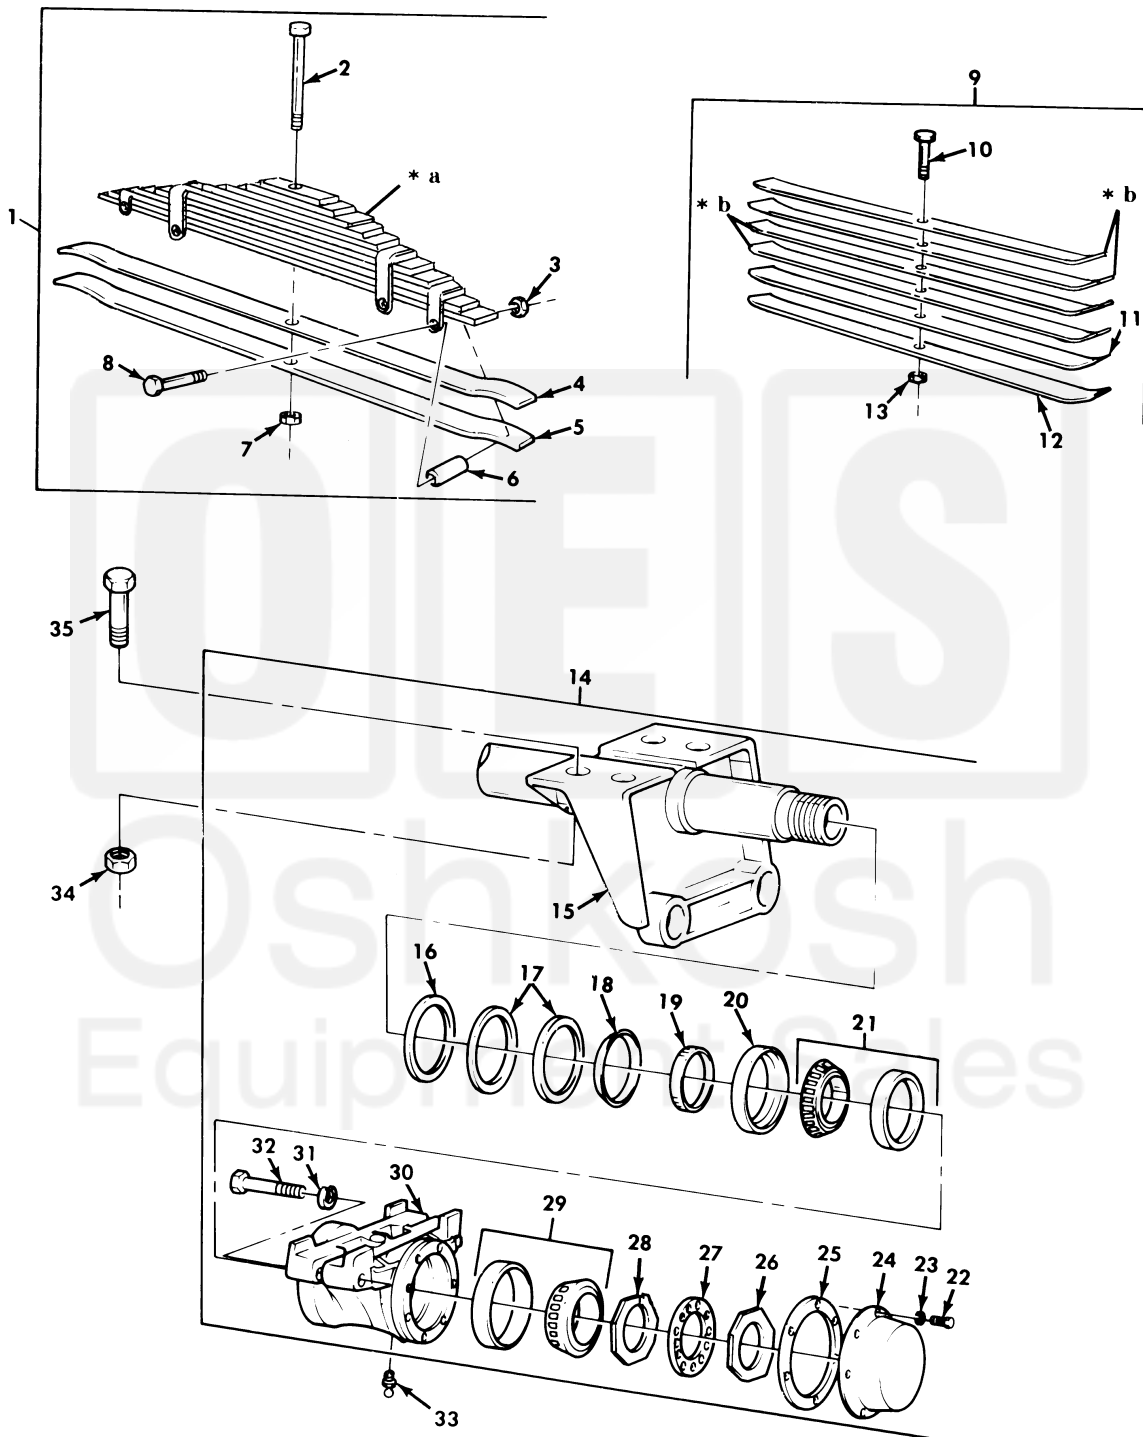

UNIT, DIRECT SUPPORT, AND GENERAL SUPPORT MAINTENANCE  
REPAIR PARTS AND SPECIAL TOOLS LIST  
TRUCK, 5-TON, 6X6, M809 SERIES TRUCKS (DIESEL)

Figure 208. Rear Wheel Hub and Drum Assembly.

(1) ITEM NO	(2) SMR CODE	(3) NSN	(4) CAGEC	(5) PART NUMBER	(6) DESCRIPTION AND USABLE ON CODE (UOC)	(7) QTY
16	PAOZZ	2530-00-740-9556	19207	7979322	.DEFLECTOR,DIRT AND.....	1
17	PAOZZ	5306-00-930-5248	19207	10896726-1	.BOLT,MACHINE.....	10
18	MOOZZ		96906	MS20995F41XAR	.WIRE,NONELECTRICAL MAKE FROM WIRE, P/N MS20995F41.....	1
19	PAOZZ	5310-00-584-5272	96906	MS35338-48	.WASHER, LOCK.....	10
20	PAOZZ	2530-00-740-9388	19207	7979323	. PLATE, BACKING, BRAKE.....	1
21	PAOZZ	2590-00-740-9553	19207	7409553	RING,WIPER.....	2
22	PAOZZ	5330-00-740-9550	19207	7979349	SEAL, PLAIN ENCASED.....	2
23	PAOZZ	3110-00-689-8250	01212	593A-592A	BEARING, ROLLER, TAPE.....	2
24	PAOZZ	5310-01-270-5463	58536	A-A-52427	NUT, PLAIN, SINGLE BA WHEEL STUD, L.H.	20
24	PAOZZ	5310-00-176-6521	19207	10938444-2	NUT, PLAIN, SINGLE BA WHEEL STUD, R.H.	20
25	PAOZZ	2530-00-693-1029	52304	10709	NUT, CAP, DUAL WHEEL RIBBED SHOULDER BOLT, L.H.....	20
25	PAOZZ	2530-00-359-1162	78500	1199J114C	NUT, CAP, DUAL WHEEL RIBBED SHOULDER BOLT, R.H.....	20

END OF FIGURE

UNIT, DIRECT SUPPORT, AND GENERAL SUPPORT MAINTENANCE  
REPAIR PARTS AND SPECIAL TOOLS LIST  
TRUCK, 5-TON, 6X6, M809 SERIES TRUCKS (DIESEL)

\* a PART OF ITEM 1

\* b PART OF ITEM 9

Figure 246. Rear Leaf Spring and Seat Assemblies.