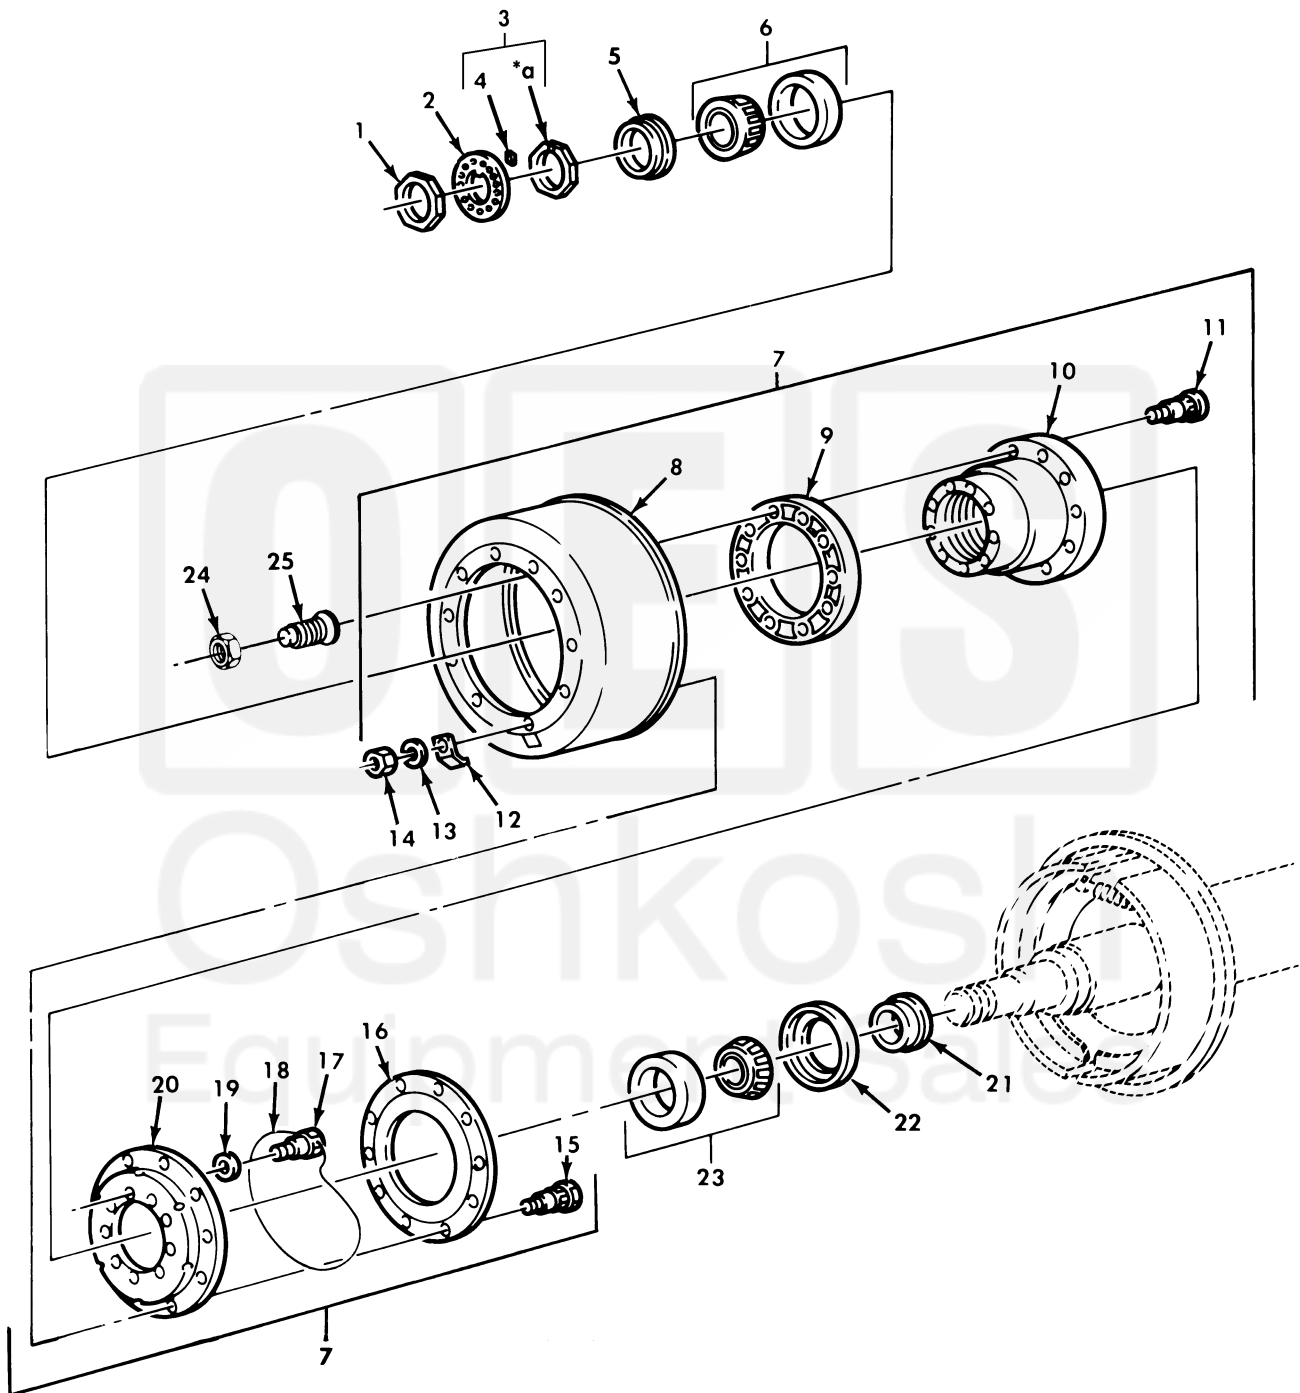

UNIT, DIRECT SUPPORT, AND GENERAL SUPPORT MAINTENANCE
REPAIR PARTS AND SPECIAL TOOLS LIST
TRUCK, 5-TON, 6X6, M809 SERIES TRUCKS (DIESEL)

Figure 208. Rear Wheel Hub and Drum Assembly.

(1) ITEM NO	(2) SMR CODE	(3) NSN	(4) CAGEC	(5) PART NUMBER	(6) DESCRIPTION AND USABLE ON CODE (UOC)	(7) QTY
16	PAOZZ	2530-00-740-9556	19207	7979322	.DEFLECTOR,DIRT AND.....	1
17	PAOZZ	5306-00-930-5248	19207	10896726-1	.BOLT,MACHINE.....	10
18	MOOZZ		96906	MS20995F41XAR	.WIRE,NONELECTRICAL MAKE FROM WIRE, P/N MS20995F41.....	1
19	PAOZZ	5310-00-584-5272	96906	MS35338-48	.WASHER,LOCK.....	10
20	PAOZZ	2530-00-740-9388	19207	7979323	.PLATE,BACKING,BRAKE.....	1
21	PAOZZ	2590-00-740-9553	19207	7409553	RING,WIPER.....	2
22	PAOZZ	5330-00-740-9550	19207	7979349	SEAL,PLAIN ENCASED.....	2
23	PAOZZ	3110-00-689-8250	01212	593A-592A	BEARING,ROLLER,TAPE.....	2
24	PAOZZ	5310-01-270-5463	58536	A-A-52427	NUT,PLAIN,SINGLE BA WHEEL STUD,L.H.	20
24	PAOZZ	5310-00-176-6521	19207	10938444-2	NUT,PLAIN,SINGLE BA WHEEL STUD,R.H.	20
25	PAOZZ	2530-00-693-1029	52304	10709	NUT,CAP,DUAL WHEEL RIBBED SHOULDER BOLT,L.H.....	20
25	PAOZZ	2530-00-359-1162	78500	1199J114C	NUT,CAP,DUAL WHEEL RIBBED SHOULDER BOLT,R.H.....	20

END OF FIGURE