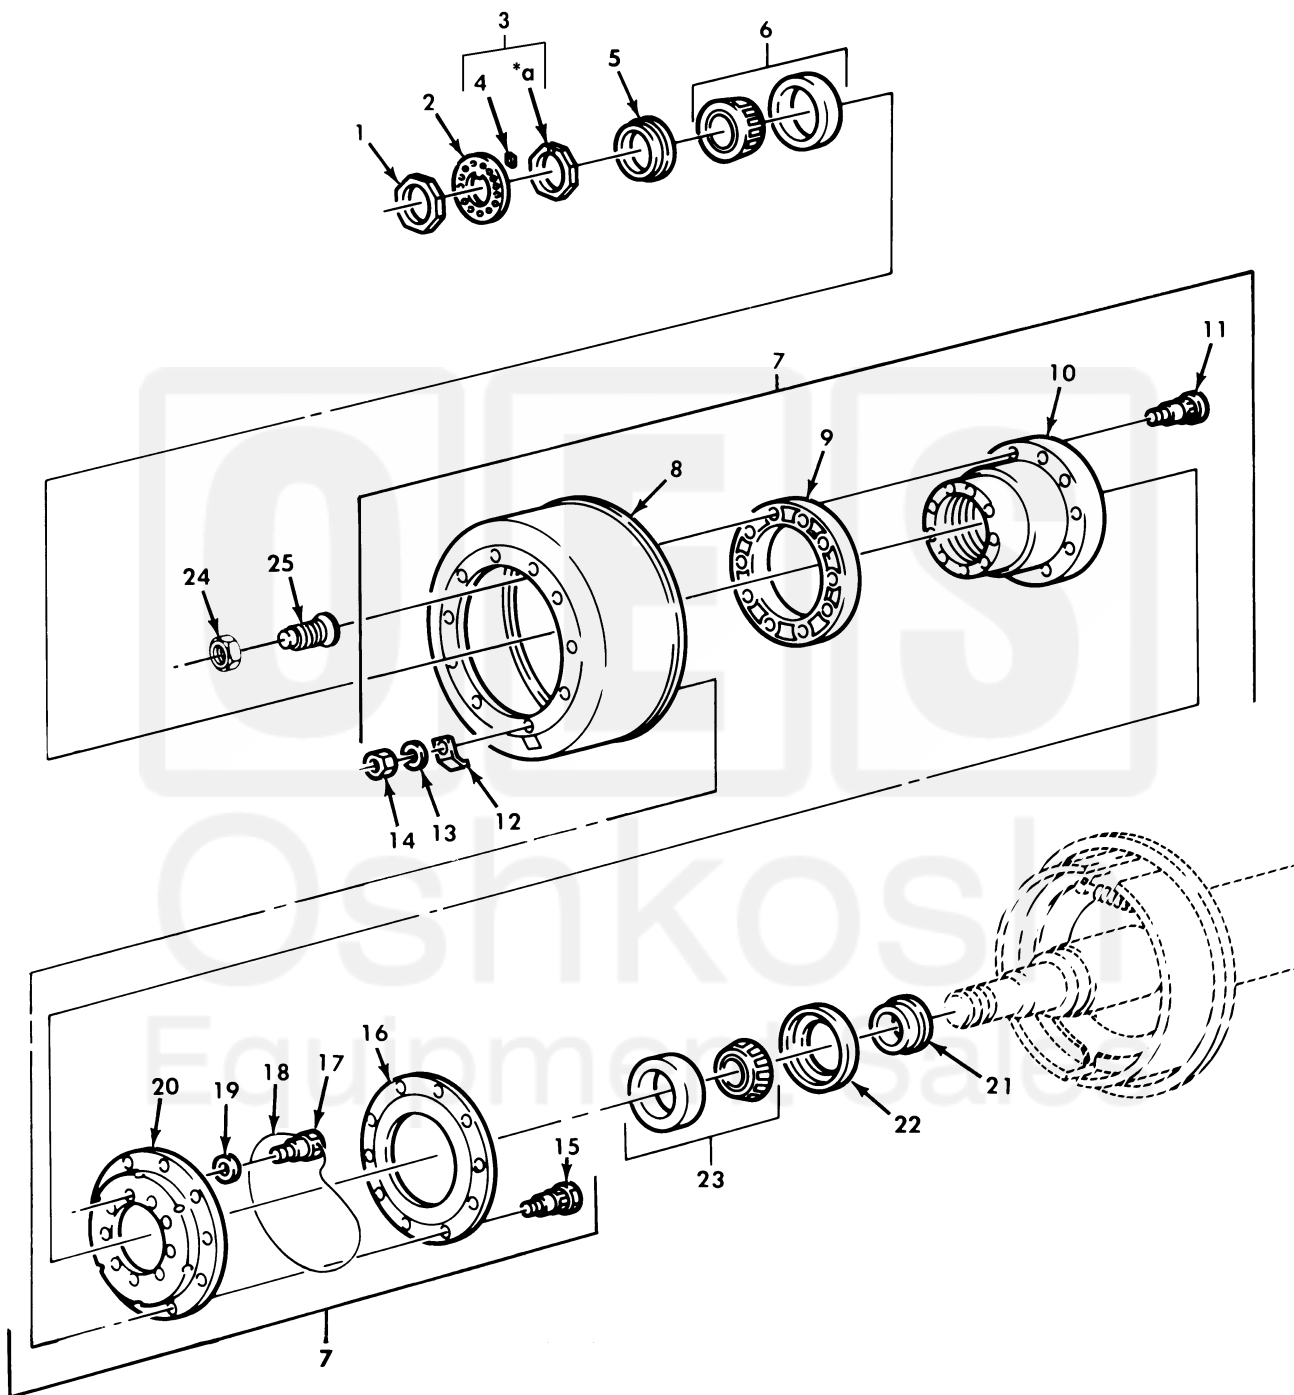

UNIT, DIRECT SUPPORT, AND GENERAL SUPPORT MAINTENANCE  
REPAIR PARTS AND SPECIAL TOOLS LIST  
TRUCK, 5-TON, 6X6, M809 SERIES TRUCKS (DIESEL)

Figure 208. Rear Wheel Hub and Drum Assembly.

(1) ITEM NO	(2) SMR CODE	(3) NSN	(4) CAGEC	(5) PART NUMBER	(6) DESCRIPTION AND USABLE ON CODE (UOC)	(7) QTY
16	PAOZZ	2530-00-740-9556	19207	7979322	.DEFLECTOR,DIRT AND.....	1
17	PAOZZ	5306-00-930-5248	19207	10896726-1	.BOLT,MACHINE.....	10
18	MOOZZ		96906	MS20995F41XAR	.WIRE,NONELECTRICAL MAKE FROM WIRE, P/N MS20995F41.....	1
19	PAOZZ	5310-00-584-5272	96906	MS35338-48	.WASHER,LOCK.....	10
20	PAOZZ	2530-00-740-9388	19207	7979323	.PLATE,BACKING,BRAKE.....	1
21	PAOZZ	2590-00-740-9553	19207	7409553	RING,WIPER.....	2
22	PAOZZ	5330-00-740-9550	19207	7979349	SEAL,PLAIN ENCASED.....	2
23	PAOZZ	3110-00-689-8250	01212	593A-592A	BEARING,ROLLER,TAPE.....	2
24	PAOZZ	5310-01-270-5463	58536	A-A-52427	NUT,PLAIN,SINGLE BA WHEEL STUD,L.H.	20
24	PAOZZ	5310-00-176-6521	19207	10938444-2	NUT,PLAIN,SINGLE BA WHEEL STUD,R.H.	20
25	PAOZZ	2530-00-693-1029	52304	10709	NUT,CAP,DUAL WHEEL RIBBED SHOULDER BOLT,L.H.....	20
25	PAOZZ	2530-00-359-1162	78500	1199J114C	NUT,CAP,DUAL WHEEL RIBBED SHOULDER BOLT,R.H.....	20

END OF FIGURE