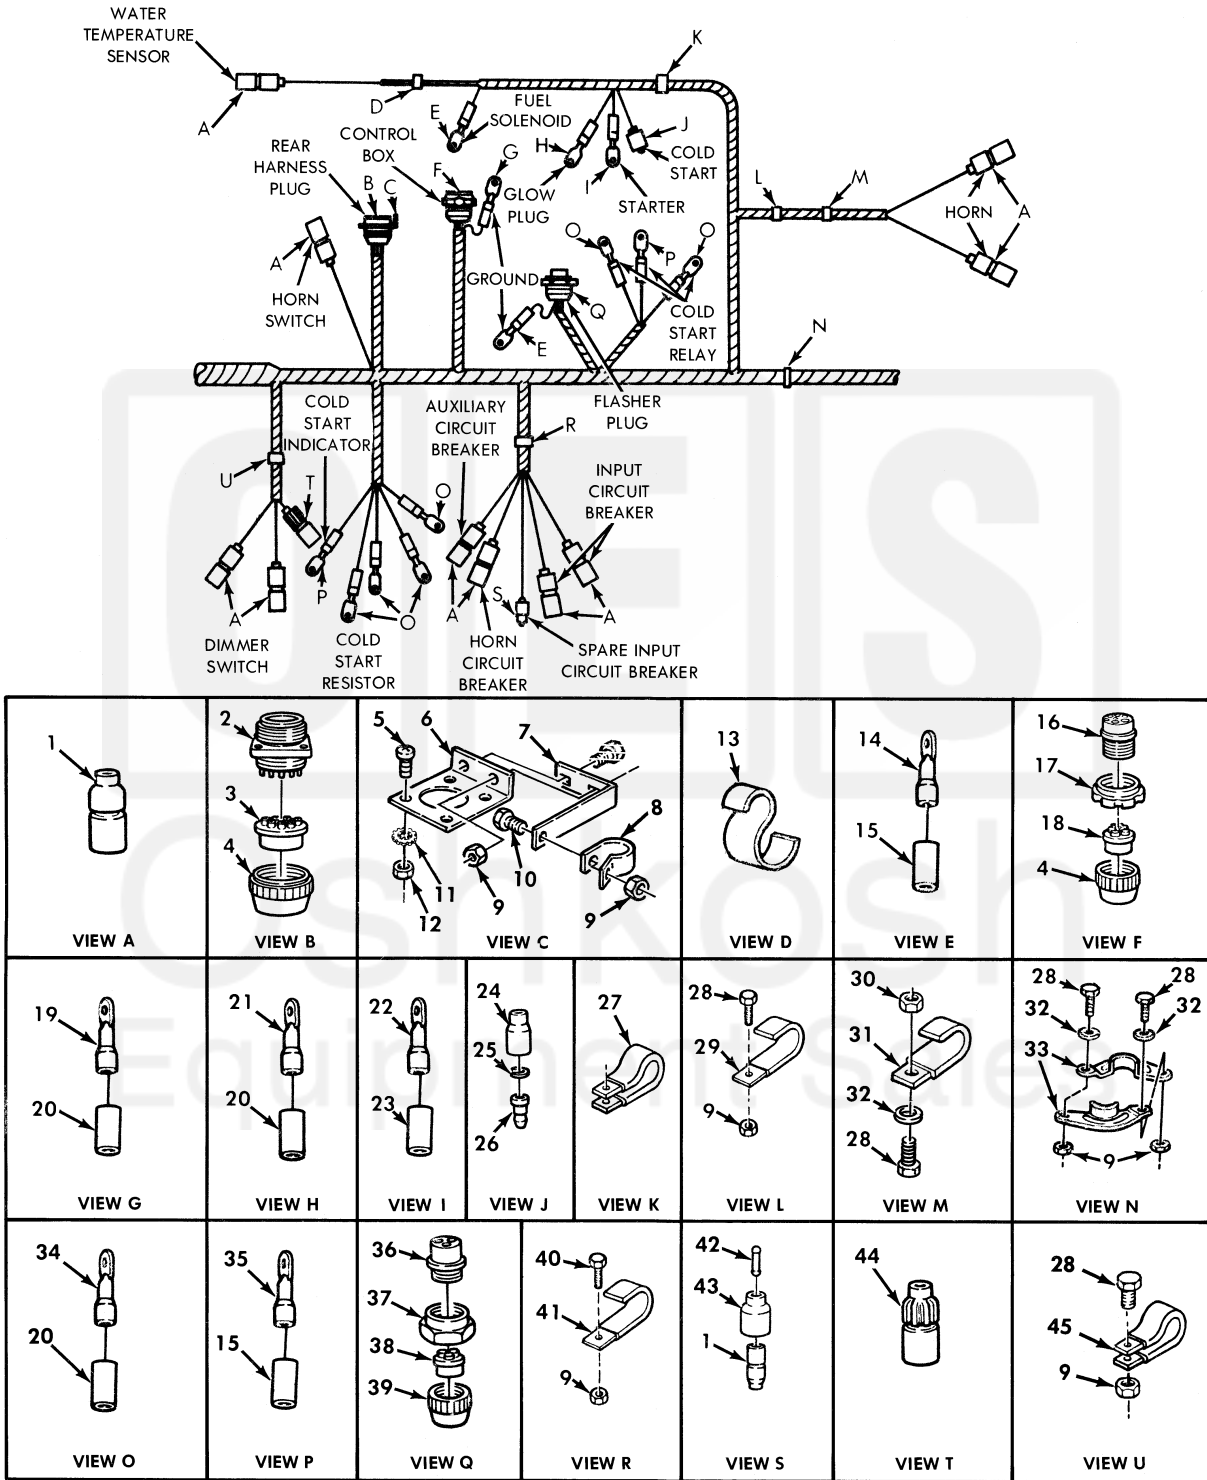

UNIT, DIRECT SUPPORT, AND GENERAL SUPPORT MAINTENANCE
 REPAIR PARTS AND SPECIAL TOOLS LIST
 TRUCK, 5-TON, 6X6, M809 SERIES TRUCKS (DIESEL)

Figure 118. Front Wiring Harness - Partial View.

(1) ITEM NO	(2) SMR CODE	(3) NSN	(4) CAGEC	(5) PART NUMBER	(6) DESCRIPTION AND USABLE ON CODE (UOC)	(7) QTY
GROUP 0613 CHASSIS WIRING HARNESS						
FIG. 118 FRONT WIRING HARNESS- PARTIAL VIEW						
1	PAOZA	5935-00-167-7775	96906	MS27144-1	CONNECTOR, PLUG, ELEC.....	11
2	PAOZZ	5935-00-771-6794	19207	7716794	CONNECTOR, RECEPTACL.....	1
3	PAOZZ	5365-00-090-5426	19207	7722333	BUSHING, NONMETALLIC.....	1
4	PAOZZ	5310-00-393-6685	19207	7723309	NUT, PLAIN, KNURLED.....	2
5	PAOZZ	5305-00-984-6192	96906	MS35206-244	SCREW, MACHINE.....	4
6	PFOZZ	5340-00-158-4078	19207	10899434	BRACKET, ANGLE.....	1
7	PFOZZ	5340-00-409-8995	19207	11648477	BRACKET, ANGLE.....	1
8	PAOZZ	5340-00-764-7052	96906	MS21333-116	CLAMP, LOOP.....	1
9	PAOZZ	5310-00-061-7325	96906	MS21045-4	NUT, SLFLKG HEXAGON.....	8
10	PAOZZ	5305-00-267-8953	80204	B1821BH025F063N	SCREW, CAP, HEXAGON H.....	1
11	PAOZZ	5310-00-596-7693	96906	MS35335-31	WASHER, LOCK.....	4
12	PAOZZ	5310-00-934-9757	96906	MS35649-282	NUT, PLAIN, HEXAGON.....	4
13	PAOZZ	5340-00-158-3890	19207	7059459	CLIP, SPRING TENSION.....	1
14	PAOZZ	5940-00-705-6708	19207	7056708	TERMINAL, LUG.....	2
15	PAOZZ	5970-00-705-6634	19207	7056634	INSULATION SLEEVING.....	4
16	PAOZZ	5935-00-081-0401	19207	8724260	CONNECTOR, PLUG, ELEC.....	1
17	PAOZZ	5975-00-771-6634	19207	7716634	NUT, COUPLING, ELECTR.....	1
18	PAOZZ	5325-00-678-8435	19207	8724264	GROMMET, NONMETALLIC.....	1
19	PAOZZ	5940-00-503-6181	19207	7056704	TERMINAL, LUG.....	1
20	PAOZZ	5970-00-433-9294	19207	7056633	INSULATION SLEEVING.....	8
21	PAOZZ	5940-00-705-6702	59730	TG2	TERMINAL, LUG.....	1
22	PAOZZ	5940-00-114-1315	96906	MS20659-142	TERMINAL, LUG.....	1
23	PAOZZ	5970-00-705-6635	19207	7056635	INSULATOR, BUSHING.....	1
24	PAOZZ	5935-00-695-9077	19207	8338572	SHELL, ELECTRICAL CO.....	1
25	PAOZZ	5310-00-595-7044	19207	8338573	WASHER, SLOTTED.....	1
26	PAOZA	5999-00-925-6495	96906	MS27148-1	CONTACT, ELECTRICAL.....	1
27	PAOZZ	5340-00-053-8994	96906	MS21333-126	CLAMP, LOOP.....	1
28	PAOZZ	5306-00-068-0513	80204	B1821BH025F075N	SCREW, CAP, HEXAGON H.....	5
29	PAOZZ	5340-00-445-4557	19207	8330341	STRAP, RETAINING.....	1
30	PAOZZ	5310-00-814-0672	96906	MS51943-36	NUT, SELF-LOCKING, HE.....	1
31	PAOZZ	5340-00-495-6494	19207	8330339	STRAP, RETAINING.....	1
32	PAOZZ	5310-00-809-4058	96906	MS27183-10	WASHER, FLAT.....	3
33	PAOZZ	2590-00-739-7744	19207	7397744	RETAINER, WIRING HAR.....	2
34	PAOZZ	5940-00-114-1300	96906	MS20659-105	TERMINAL, LUG.....	6
35	PAOZZ	5940-00-107-1481	96906	MS20659-104	TERMINAL, LUG.....	2
36	PAOZZ	5935-00-605-9322	77820	10-42617-10S	CONNECTOR, PLUG, ELEC.....	1
37	PAOZZ	5975-00-697-7769	19207	7527645	NUT, COUPLING, ELECTR.....	1
38	PAOZZ	5935-00-772-2344	19207	7722344	INSERT, ELECTRICAL C.....	1
39	PAOZZ	5935-00-772-3307	19204	7723307	NUT, BUSHING RETAINE.....	1
40	PAOZZ	5306-00-068-0514	80204	B1821BH025F088N	SCREW, CAP, HEXAGON H.....	1
41	PAOZZ	5340-00-419-3077	19207	8330343	STRAP, RETAINING.....	1
42	PAOZZ	5935-00-214-0904	19207	7982907	DUMMY CONNECTOR, PLU.....	1
43	PAOZZ	5935-00-572-9180	19207	8338566	SHELL, ELECTRICAL CO.....	1
44	PAOZZ	5935-00-184-6707	96906	MS27144-3	CONNECTOR, PLUG, ELEC.....	1
45	PAOZZ	5340-00-809-1492	81348	CMDX2-3PT573036	CLAMP, LOOP.....	1