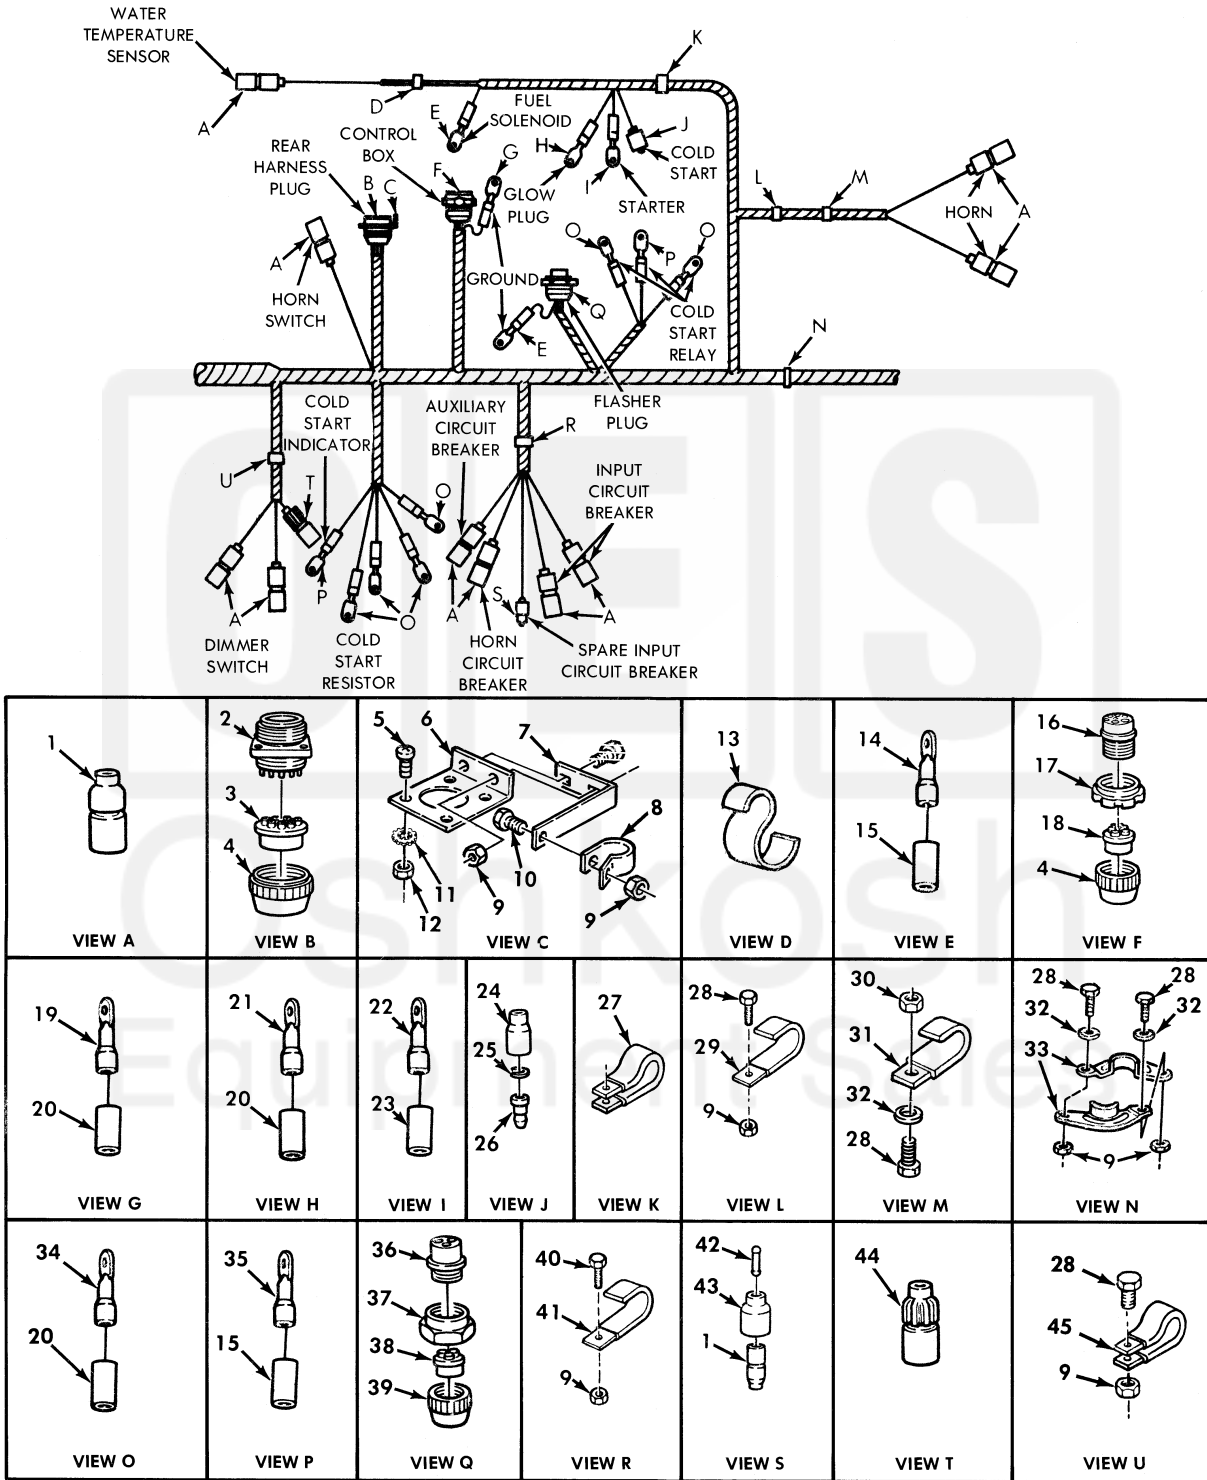

UNIT, DIRECT SUPPORT, AND GENERAL SUPPORT MAINTENANCE  
 REPAIR PARTS AND SPECIAL TOOLS LIST  
 TRUCK, 5-TON, 6X6, M809 SERIES TRUCKS (DIESEL)

Figure 118. Front Wiring Harness - Partial View.

(1) ITEM NO	(2) SMR CODE	(3) NSN	(4) CAGEC	(5) PART NUMBER	(6) DESCRIPTION AND USABLE ON CODE (UOC)	(7) QTY
GROUP 0613 CHASSIS WIRING HARNESS						
FIG. 118 FRONT WIRING HARNESS- PARTIAL VIEW						
1	PAOZA	5935-00-167-7775	96906	MS27144-1	CONNECTOR, PLUG, ELEC.....	11
2	PAOZZ	5935-00-771-6794	19207	7716794	CONNECTOR, RECEPTACL.....	1
3	PAOZZ	5365-00-090-5426	19207	7722333	BUSHING, NONMETALLIC.....	1
4	PAOZZ	5310-00-393-6685	19207	7723309	NUT, PLAIN, KNURLED.....	2
5	PAOZZ	5305-00-984-6192	96906	MS35206-244	SCREW, MACHINE.....	4
6	PFOZZ	5340-00-158-4078	19207	10899434	BRACKET, ANGLE.....	1
7	PFOZZ	5340-00-409-8995	19207	11648477	BRACKET, ANGLE.....	1
8	PAOZZ	5340-00-764-7052	96906	MS21333-116	CLAMP, LOOP.....	1
9	PAOZZ	5310-00-061-7325	96906	MS21045-4	NUT, SLFLKG HEXAGON.....	8
10	PAOZZ	5305-00-267-8953	80204	B1821BH025F063N	SCREW, CAP, HEXAGON H.....	1
11	PAOZZ	5310-00-596-7693	96906	MS35335-31	WASHER, LOCK.....	4
12	PAOZZ	5310-00-934-9757	96906	MS35649-282	NUT, PLAIN, HEXAGON.....	4
13	PAOZZ	5340-00-158-3890	19207	7059459	CLIP, SPRING TENSION.....	1
14	PAOZZ	5940-00-705-6708	19207	7056708	TERMINAL, LUG.....	2
15	PAOZZ	5970-00-705-6634	19207	7056634	INSULATION SLEEVING.....	4
16	PAOZZ	5935-00-081-0401	19207	8724260	CONNECTOR, PLUG, ELEC.....	1
17	PAOZZ	5975-00-771-6634	19207	7716634	NUT, COUPLING, ELECTR.....	1
18	PAOZZ	5325-00-678-8435	19207	8724264	GROMMET, NONMETALLIC.....	1
19	PAOZZ	5940-00-503-6181	19207	7056704	TERMINAL, LUG.....	1
20	PAOZZ	5970-00-433-9294	19207	7056633	INSULATION SLEEVING.....	8
21	PAOZZ	5940-00-705-6702	59730	TG2	TERMINAL, LUG.....	1
22	PAOZZ	5940-00-114-1315	96906	MS20659-142	TERMINAL, LUG.....	1
23	PAOZZ	5970-00-705-6635	19207	7056635	INSULATOR, BUSHING.....	1
24	PAOZZ	5935-00-695-9077	19207	8338572	SHELL, ELECTRICAL CO.....	1
25	PAOZZ	5310-00-595-7044	19207	8338573	WASHER, SLOTTED.....	1
26	PAOZA	5999-00-925-6495	96906	MS27148-1	CONTACT, ELECTRICAL.....	1
27	PAOZZ	5340-00-053-8994	96906	MS21333-126	CLAMP, LOOP.....	1
28	PAOZZ	5306-00-068-0513	80204	B1821BH025F075N	SCREW, CAP, HEXAGON H.....	5
29	PAOZZ	5340-00-445-4557	19207	8330341	STRAP, RETAINING.....	1
30	PAOZZ	5310-00-814-0672	96906	MS51943-36	NUT, SELF-LOCKING, HE.....	1
31	PAOZZ	5340-00-495-6494	19207	8330339	STRAP, RETAINING.....	1
32	PAOZZ	5310-00-809-4058	96906	MS27183-10	WASHER, FLAT.....	3
33	PAOZZ	2590-00-739-7744	19207	7397744	RETAINER, WIRING HAR.....	2
34	PAOZZ	5940-00-114-1300	96906	MS20659-105	TERMINAL, LUG.....	6
35	PAOZZ	5940-00-107-1481	96906	MS20659-104	TERMINAL, LUG.....	2
36	PAOZZ	5935-00-605-9322	77820	10-42617-10S	CONNECTOR, PLUG, ELEC.....	1
37	PAOZZ	5975-00-697-7769	19207	7527645	NUT, COUPLING, ELECTR.....	1
38	PAOZZ	5935-00-772-2344	19207	7722344	INSERT, ELECTRICAL C.....	1
39	PAOZZ	5935-00-772-3307	19204	7723307	NUT, BUSHING RETAINE.....	1
40	PAOZZ	5306-00-068-0514	80204	B1821BH025F088N	SCREW, CAP, HEXAGON H.....	1
41	PAOZZ	5340-00-419-3077	19207	8330343	STRAP, RETAINING.....	1
42	PAOZZ	5935-00-214-0904	19207	7982907	DUMMY CONNECTOR, PLU.....	1
43	PAOZZ	5935-00-572-9180	19207	8338566	SHELL, ELECTRICAL CO.....	1
44	PAOZZ	5935-00-184-6707	96906	MS27144-3	CONNECTOR, PLUG, ELEC.....	1
45	PAOZZ	5340-00-809-1492	81348	CMDX2-3PT573036	CLAMP, LOOP.....	1