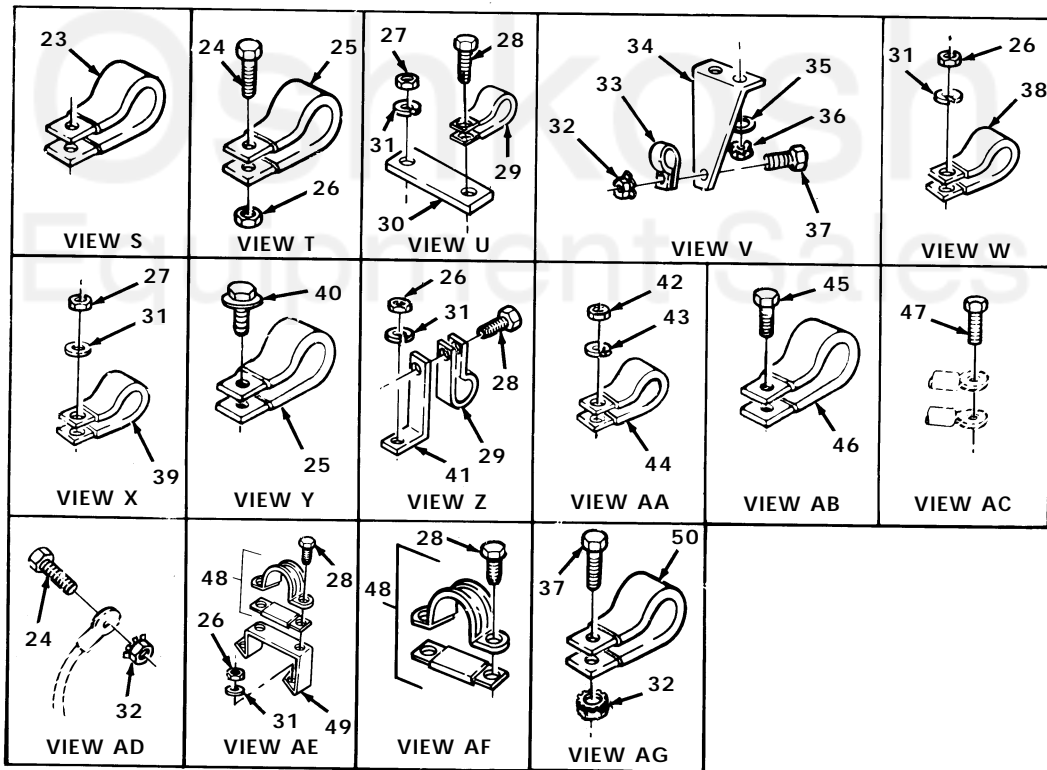

Figure 75. Engine Wiring Harness (Sheet 1 of 2).

Section II.

TM 9-2320-280-24P-1

Figure 75. Engine Wiring Harness (Sheet 2 of 2).

SECTION II		TM9-2320-280-24P				
(1)	(2)	(3)	(4)	(5)	(6)	(7)
ITEM NO	SMR CODE	NSN	CAGEC	PART NUMBER	DESCRIPTION AND USABLE ON CODES(UOC)	QTY
					GROUP 0613 HULL OR CHASSIS WIRING HARNESS	
					FIG. 75 ENGINE WIRING HARNESS	
1	PAFFF	5995011845545	19207	12339350	WIRING HARNESS,BRAN 6.2 LITER..... UOC:AVY,A11,A13,A14,A15,A20,A24,A25, A26,A27,B16,B17,B18,HVY,H11,H13,H14, H15,H16,H17,H18,H20,H21,H24,H25,H26, H27,H28,MMM	1
2	PAOZZ	5940007056714	56501	TG14	. TERMINAL, LUG..... UOC:AVY,A11,A13,A14,A15,A20,A24,A25, A26,A27,B16,B17,B18,HVY,H11,H13,H14, H15,H16,H17,H18,H20,H21,H24,H25,H26, H27,H28,MMM	1
3	PAOZZ	9905010138723	81349	M43436/3-1	. BAND, MARKER..... UOC:AVY,A11,A13,A14,A15,A20,A24,A25, A26,A27,B16,B17,B18,HVY,H11,H13,H14, H15,H16,H17,H18,H20,H21,H24,H25,H26, H27,H28,MMM	28
4	PAOZZ	5940001139825	96906	MS20659-141	. TERMINAL, LUG..... UOC:AVY,A11,A13,A14,A15,A20,A24,A25, A26,A27,B16,B17,B18,HVY,H11,H13,H14, H15,H16,H17,H18,H20,H21,H24,H25,H26, H27,H28,MMM	1
5	PAOZZ	5940001071481	96906	MS20659-104	. TERMINAL, LUG..... UOC:AVY,A11,A13,A14,A15,A20,A24,A25, A26,A27,B16,B17,B18,HVY,H11,H13,H14, H15,H16,H17,H18,H20,H21,H24,H25,H26, H27,H28,MMM	1
6	PAOZZ	5940012022682	19207	12339716	. TERMINAL, LUG..... UOC:AVY,A11,A13,A14,A15,A20,A24,A25, A26,A27,B16,B17,B18,HVY,H11,H13,H14, H15,H16,H17,H18,H20,H21,H24,H25,H26, H27,H28,MMM	1
7	PAOZZ	5940007056708	56501	TG8	. TERMINAL, LUG..... UOC:AVY,A11,A13,A14,A15,A20,A24,A25, A26,A27,B16,B17,B18,HVY,H11,H13,H14, H15,H16,H17,H18,H20,H21,H24,H25,H26, H27,H28,MMM	1
8	PFOZZ	5970011809776	19207	12339503	. INSULATOR, STANDOFF..... UOC:AVY,A11,A13,A14,A15,A20,A24,A25, A26,A27,B16,B17,B18,HVY,H11,H13,H14, H15,H16,H17,H18,H20,H21,H24,H25,H26, H27,H28,MMM	1
9	PAOZA	5935001846707	96906	MS27144-3	. CONNECTOR, PLUG, ELEC..... UOC:AVY,A11,A13,A14,A15,A20,A24,A25, A26,A27,B16,B17,B18,HVY,H11,H13,H14, H15,H16,H17,H18,H20,H21,H24,H25,H26, H27,H28,MMM	1
10	PAOZA	5935001677775	96906	MS27144-1	. CONNECTOR, PLUG, ELEC..... UOC:AVY,A11,A13,A14,A15,A20,A24,A25, A26,A27,B16,B17,B18,HVY,H11,H13,H14,	9