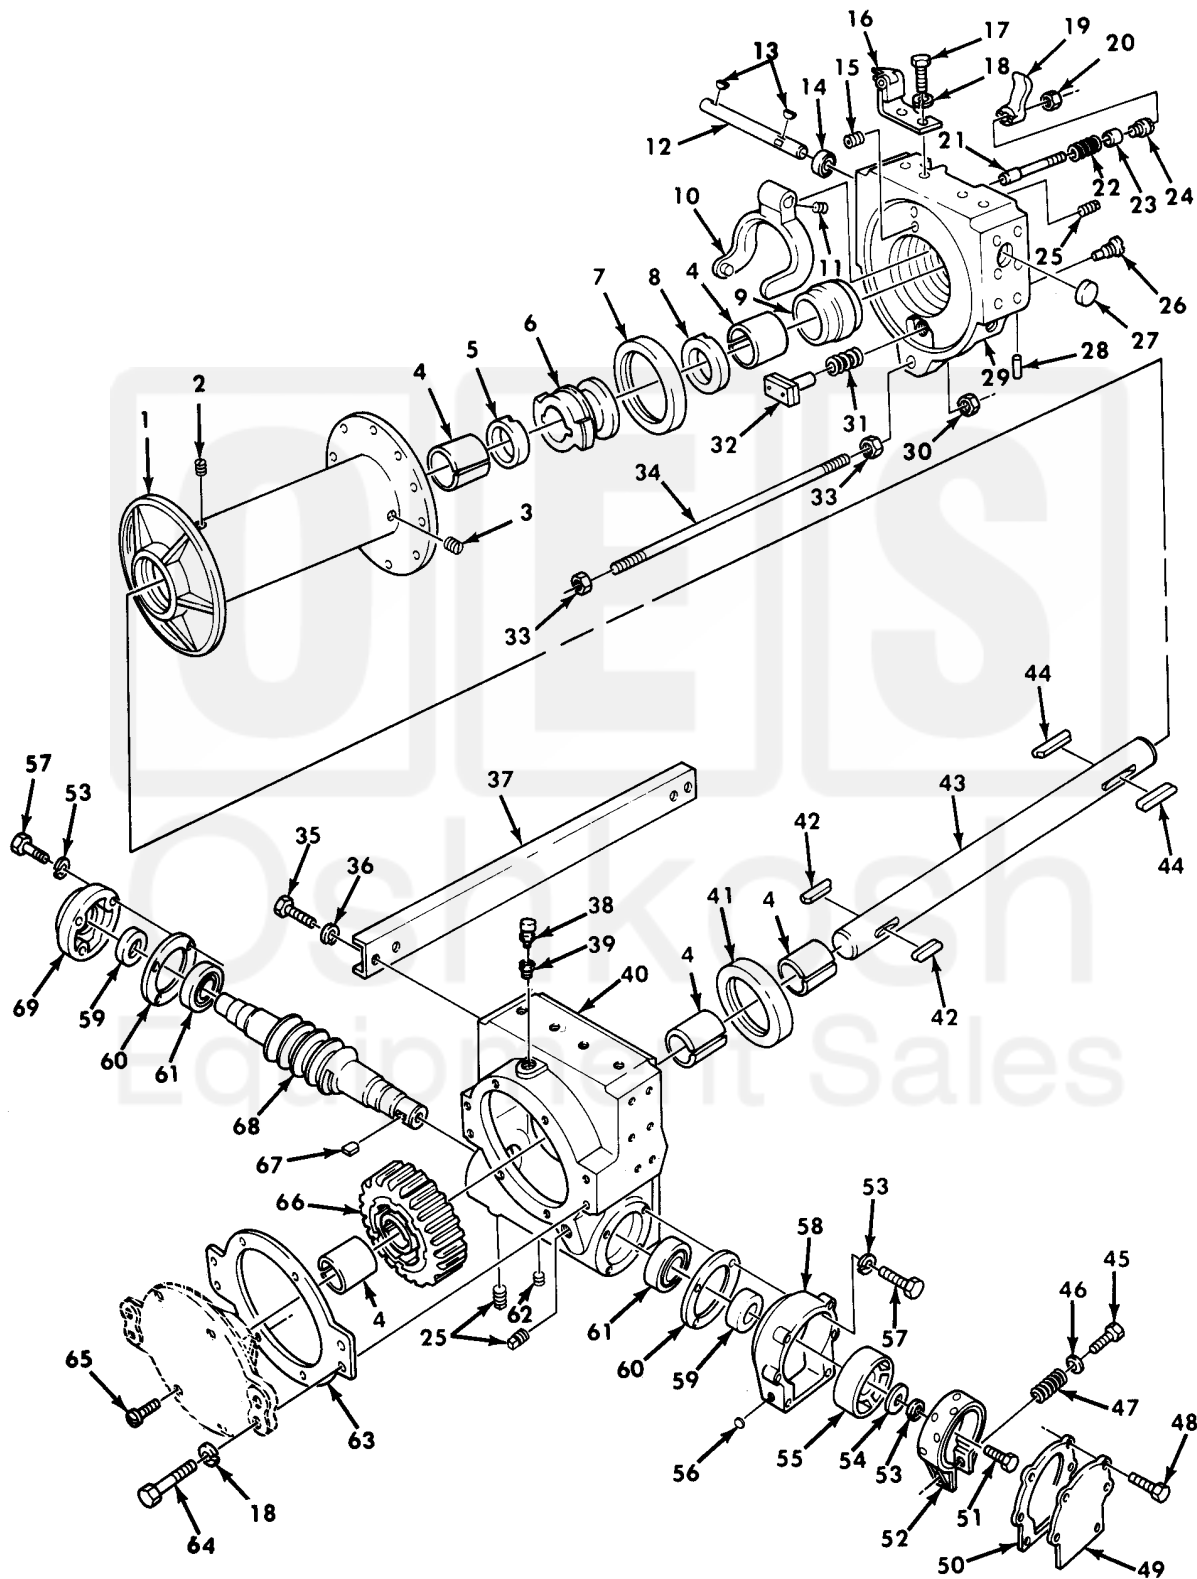

UNIT, DIRECT SUPPORT, AND GENERAL SUPPORT MAINTENANCE
REPAIR PARTS AND SPECIAL TOOLS LIST
TRUCK, 5-TON, 6X6, M809 SERIES TRUCKS (DIESEL)

Figure 368. Winch Assembly, Basic, Drum, and Related Parts.

(1) ITEM NO	(2) SMR CODE	(3) NSN	(4) CAGEC	(5) PART NUMBER	(6) DESCRIPTION AND USABLE ON CODE (UOC)	(7) QTY
62	PAFZZ	4730-00-018-9566	81348	WW-P-471ACABCA	634, 637 PLUG, PIPE..... UOC: 614, 620, 621, 622, 623, 625, 628, 633, 634, 637	1
63	PAFZZ	5330-00-740-9821	19207	7409821	GASKET..... UOC: 614, 620, 621, 622, 623, 625, 628, 633, 634, 637	1
64	PAFZZ	5306-00-740-9803	19207	7409803	BOLT, MACHINE WINCH ASSEMBLY..... UOC: 614, 620, 621, 622, 623, 625, 628, 633, 634, 637	8
65	PAFZZ	5305-00-958-5267	96906	MS35190-343	SCREW, MACHINE GEAR CASE COVER..... UOC: 614, 620, 621, 622, 623, 625, 628, 633, 634, 637	4
66	PAFZZ	3020-00-740-9823	19207	7409823	GEAR, WORM WHEEL WINCH ASSEMBLY..... UOC: 614, 620, 621, 622, 623, 625, 628, 633, 634, 637	1
67	PAFZZ	5315-00-042-3293	96906	MS20067-270	KEY, MACHINE..... UOC: 614, 620, 621, 622, 623, 625, 628, 633, 634, 637	1
68	PAFZZ	3040-00-231-0219	19207	7954478	WORM SHAFT..... UOC: 614, 620, 621, 622, 623, 625, 628, 633, 634, 637	1
69	PAFZZ	3110-00-740-9809	19207	7409809	PLATE, RETAINING, BEA..... UOC: 614, 620, 621, 622, 623, 625, 628, 633, 634, 637	1

END OF FIGURE