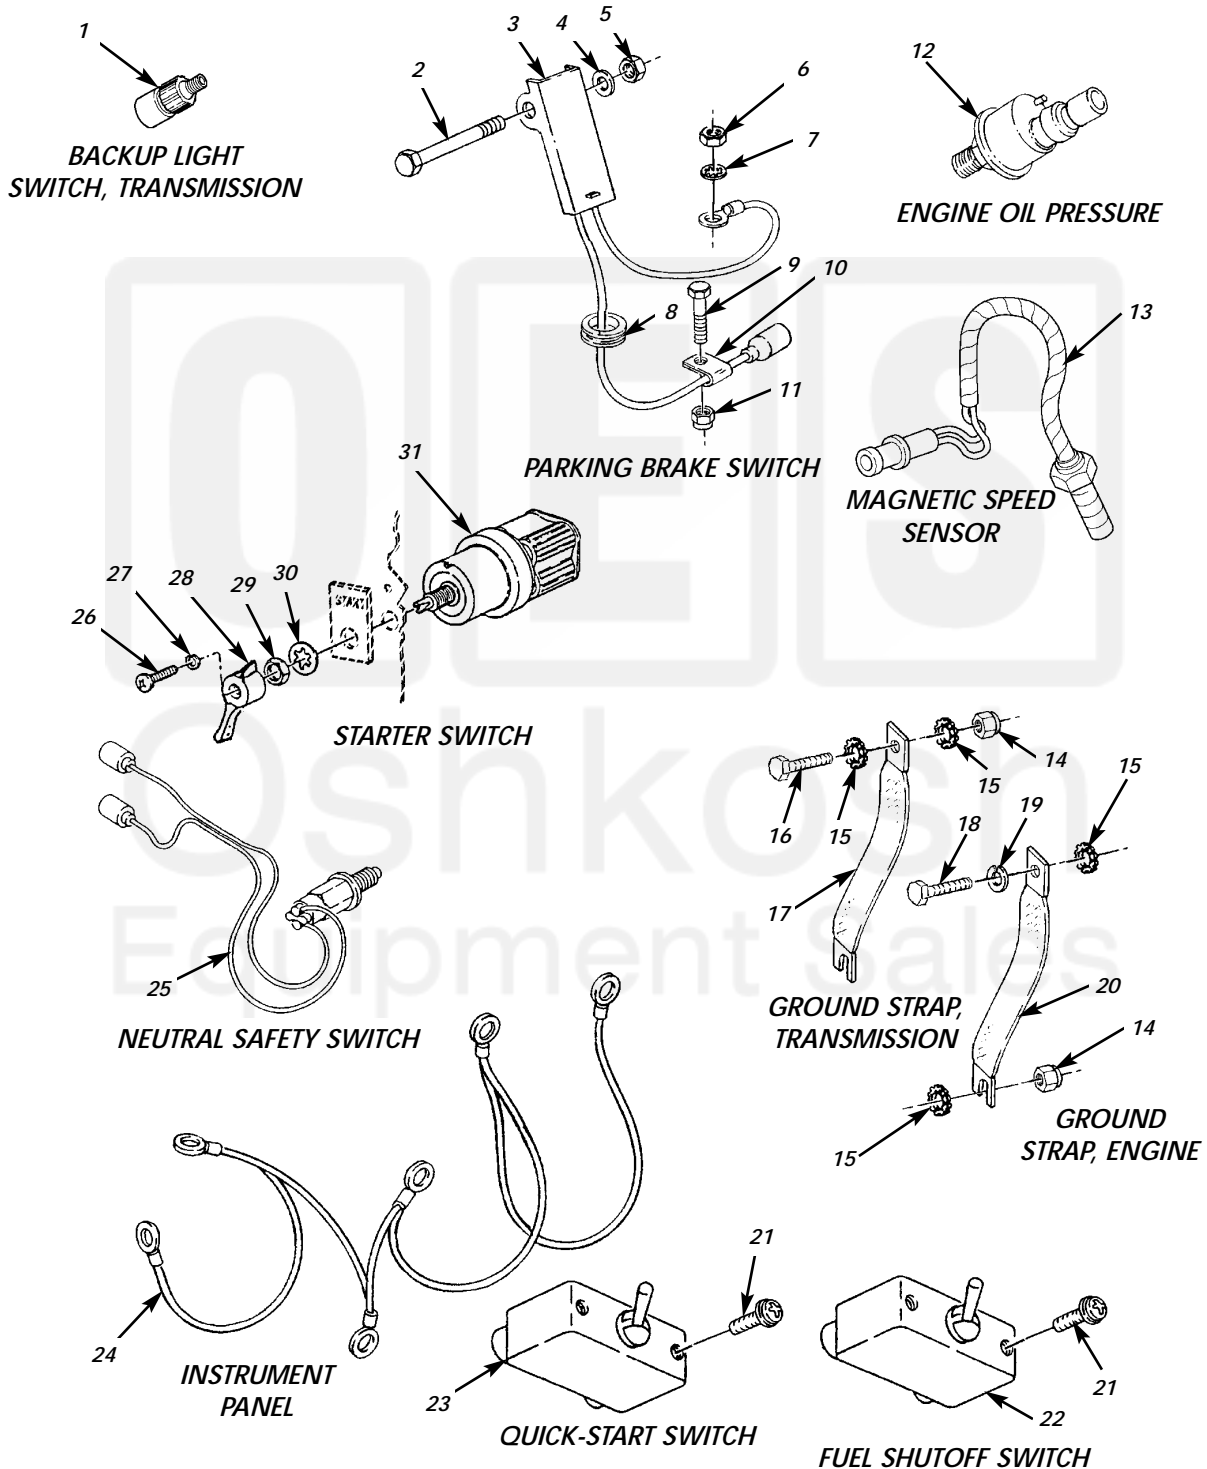

UNIT, DIRECT SUPPORT, AND GENERAL SUPPORT MAINTENANCE  
REPAIR PARTS AND SPECIAL TOOLS LIST

EXTENDED SERVICE PROGRAM (ESP)

TRUCK, CARGO, 2-1/2-TON, 6X6, M44A3 SERIES TRUCKS (DIESEL)

M35A3, W/O WINCH (NSN 2320-01-383-2047); W/WINCH (NSN 2320-01-383-3850);  
M35A3C, W/O WINCH (NSN 2320-01-383-2050); W/WINCH (NSN 2320-01-383-2049);  
M36A3, W/O WINCH (NSN 2320-01-383-2048); W/WINCH (NSN 2320-01-383-2046).