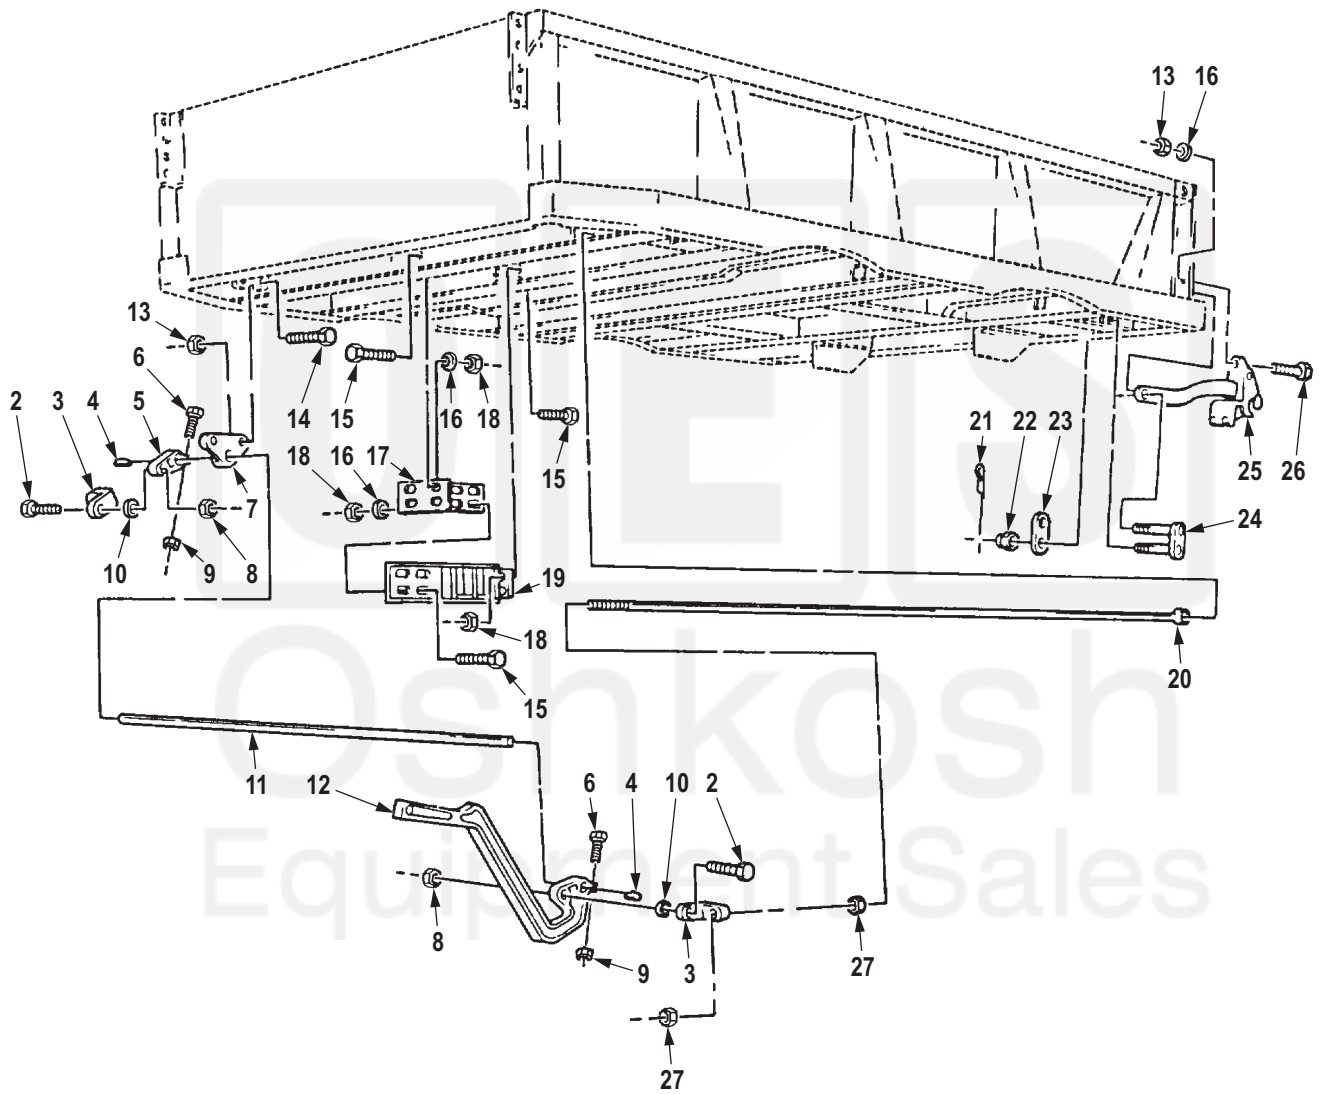

1
2-12

R0433DAA

Figure 414. Dump Tailgate Controls, Safety Catch, and Related Parts.

0415-2

(1) ITEM NO.	(2) SMR CODE	(3) NSN	(4) CAGEC	(5) PART NUMBER	(6) DESCRIPTION AND USABLE ON CODE (UOC)	(7) QTY
GROUP 1810 CARGO BODY.						
FIG. 414. DUMP TAILGATE CONTROLS, SAFETY CATCH, AND RELATED PARTS.						
1	PFZZ	3040-00-409-7974	19207	8758598	LEVER,MANUAL CONTRO UOC: DAE,DAF,V19,V20,ZAE,ZAF	1
2	PAFZZ	5305-00-422-1161	19207	7971324	. SCREW,CAP,HEXAGON H UOC: DAE,DAF,V19,V20,ZAE,ZAF	2
3	PAFZZ	3040-00-409-4021	19207	7409012	. CONNECTING LINK,RIG UOC: DAE,DAF,V19,V20,ZAE,ZAF	2
4	PAFZZ	5315-00-616-5520	80205	MS35756-14	. KEY,WOODRUFF UOC: DAE,DAF,V19,V20,ZAE,ZAF	2
5	PFZZ	3040-00-422-2008	19207	7409011	. LEVER,REMOTE CONTRO UOC: DAE,DAF,V19,V20,ZAE,ZAF	1
6	PAFZZ	5305-00-725-4183	80205	MS90726-113	. SCREW,CAP,HEXAGON H UOC: DAE,DAF,V19,V20,ZAE,ZAF	2
7	PAFZZ	3040-00-740-9013	19207	7409013	. BRACKET,EYE,ROTATIN UOC: DAE,DAF,V19,V20,ZAE,ZAF	3
8	PAFZZ	5310-00-225-6408	81349	M45913/1-10FG5C	. NUT,SELF-LOCKING,HE UOC: DAE,DAF,V19,V20,ZAE,ZAF	2
9	PAFZZ	5310-00-877-5795	80205	MS21044-N8	. NUT,SELF-LOCKING,HE UOC: DAE,DAF,V19,V20,ZAE,ZAF	2
10	PAFZZ	5310-00-823-8803	96906	MS27183-21	. WASHER,FLAT UOC: DAE,DAF,V19,V20,ZAE,ZAF	2
11	PFZZ	3040-00-409-8941	19207	8758599	. SHAFT,STRAIGHT UOC: DAE,DAF,V19,V20,ZAE,ZAF	1
12	PFZZ	5340-00-422-2019	19207	7409010	. LEVER,MANUAL CONTRO UOC: DAE,DAF,V19,V20,ZAE,ZAF	1
13	PAFZZ	5310-00-877-5795	80205	MS21044-N8	NUT,SELF-LOCKING,HE UOC: DAE,DAF,V19,V20,ZAE,ZAF	12
14	PAFZZ	5305-00-725-4183	80205	MS90726-113	SCREW,CAP,HEXAGON H UOC: DAE,DAF,V19,V20,ZAE,ZAF	6
15	PAFZZ	5305-00-719-5221	80204	B1821BH050F150N	SCREW,CAP,HEXAGON H UOC: DAE,DAF,V19,V20,ZAE,ZAF	12
16	PAFZZ	5310-00-809-5998	96906	MS27183-18	WASHER,FLAT UOC: DAE,DAF,V19,V20,ZAE,ZAF	14
17	PBFZZ	5340-01-127-6920	19207	12300634	STRIKE,CATCH UOC: V19,V20	1
18	PAFZZ	5310-00-488-3888	81349	M45913/3-8FG8C	NUT,SELF-LOCKING,HE UOC: DAE,DAF,V19,V20,ZAE,ZAF	12
19	PAFZZ	5340-01-125-6078	19207	12300641	BRACKET,MOUNTING UOC: V19,V20	1
20	PAFZZ	2510-00-740-9212	19207	7409212	ROD TAIL GATE UOC: DAE,DAF,V19,V20,ZAE,ZAF	2