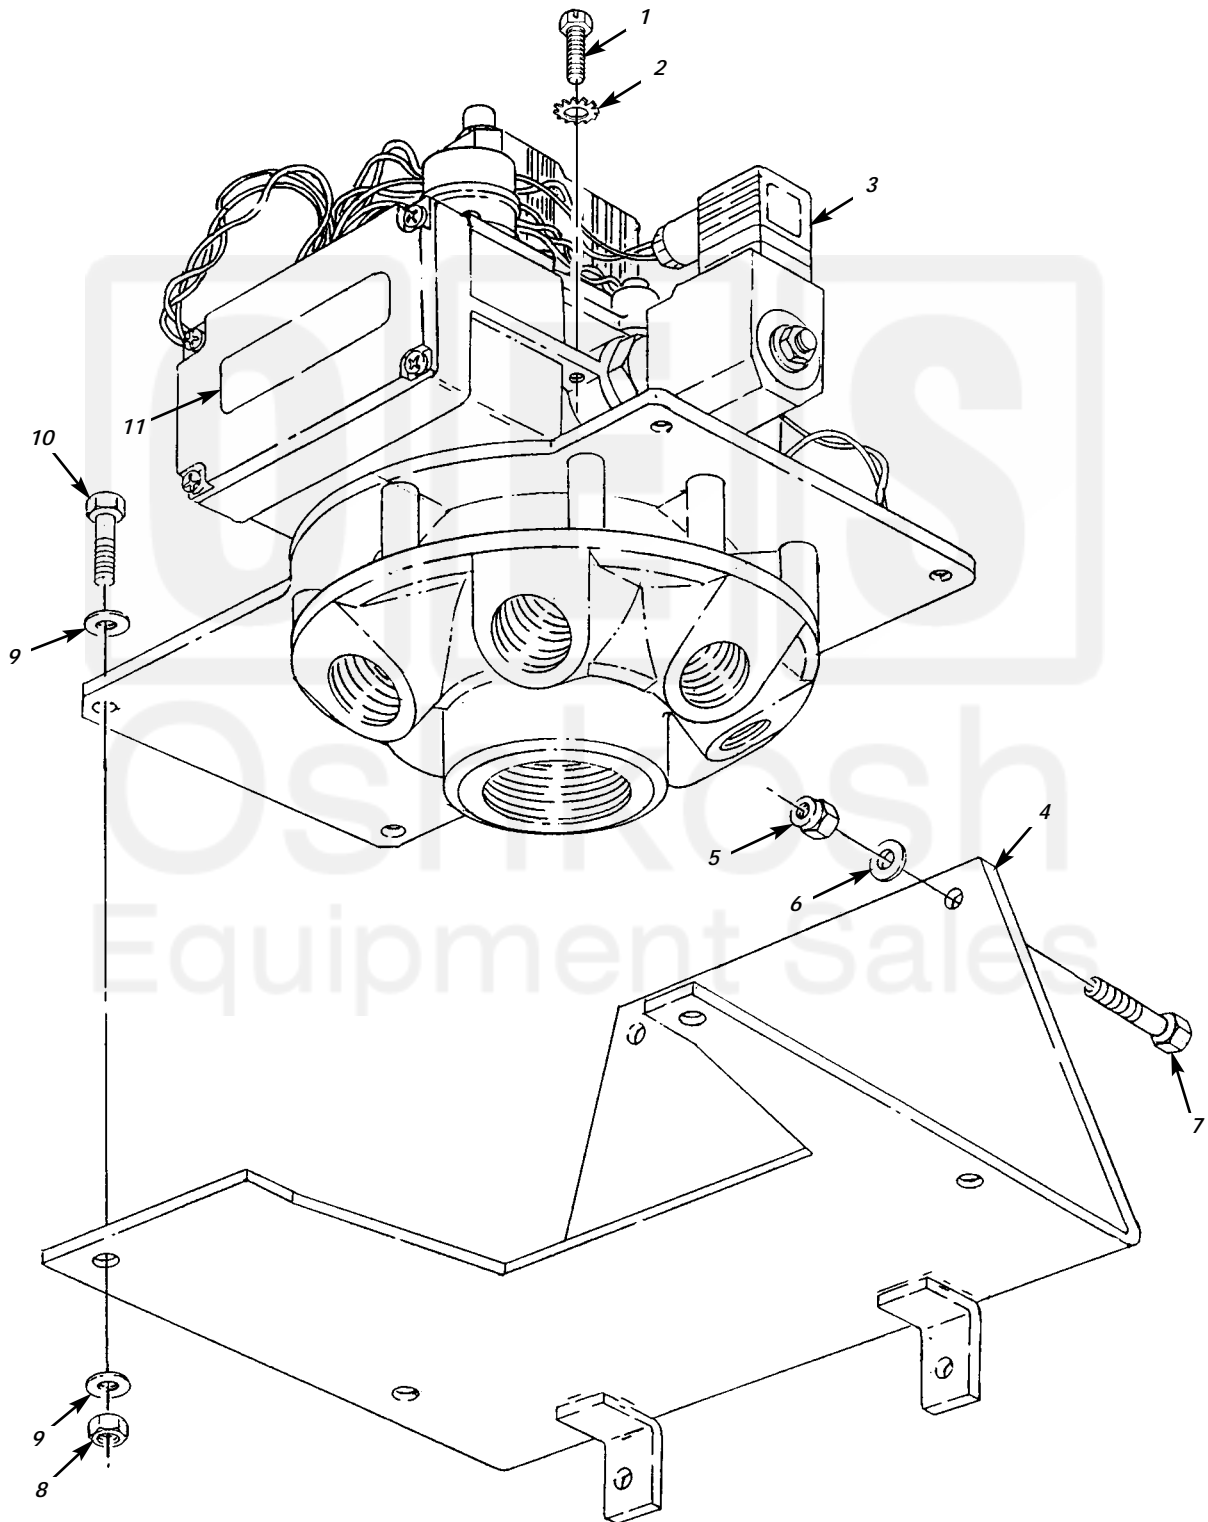

UNIT, DIRECT SUPPORT, AND GENERAL SUPPORT MAINTENANCE
REPAIR PARTS AND SPECIAL TOOLS LIST

EXTENDED SERVICE PROGRAM (ESP)

TRUCK, CARGO, 2-1/2-TON, 6X6, M44A3 SERIES TRUCKS (DIESEL)

M35A3, W/O WINCH (NSN 2320-01-383-2047); W/WINCH (NSN 2320-01-383-3850);
M35A3C, W/O WINCH (NSN 2320-01-383-2050); W/WINCH (NSN 2320-01-383-2049);
M36A3, W/O WINCH (NSN 2320-01-383-2048); W/WINCH (NSN 2320-01-383-2046).

Figure 174. CTIS Manifold Assembly, Bracket, and Related Parts.

(1) ITEM NO	(2) SMR CODE	(3) NSN	TM9-2320-386-24P (4) CAGEC	(5) PART NUMBER	(6) DESCRIPTION AND USABLE ON CODES(UC)	0175 00 (7) QTY
GROUP 4317 MANIFOLD AND/OR CONTROL VALVES						
FIG. 174 CTIS MANIFOLD ASSEMBLY, BRACKET, AND RELATED PARTS						
1	PAZZ		24617	9416606	SCREW, MACHINE.....	1
2	PAZZ	5310002090788	96906	MS35335-30	WASHER, LOCK.....	1
3	PAZZ	4730014201021	19207	12448926	MANIFOLD ASSEMBLY, H POWER.....	1
4	PAZZ	5340014191330	34623	RCSK17509	BRACKET, ANGLE.....	1
5	PAZZ	5310009359021	96906	MS51943-35	NUT, SELF-LOCKING, HE.....	4
6	PAZZ	5310000806004	96906	MS27183-14	WASHER, FLAT.....	4
7	PAZZ	5305004182843	72582	454906	SCREW, CAP, HEXAGON H.....	4
8	PAZZ	5310000614650	96906	MS51943-31	NUT, SELF-LOCKING, HE.....	4
9	PAZZ	5310008094058	96906	MS27183-10	WASHER, FLAT.....	8
10	PAZZ	5305002253843	80204	B1821BH025C100N	SCREW, CAP, HEXAGON H.....	4
11	PAZZ	5998014700661	0N0J4	10112023-B	CICUIT CARD ASSEMBL.....	1

END OF FIGURE