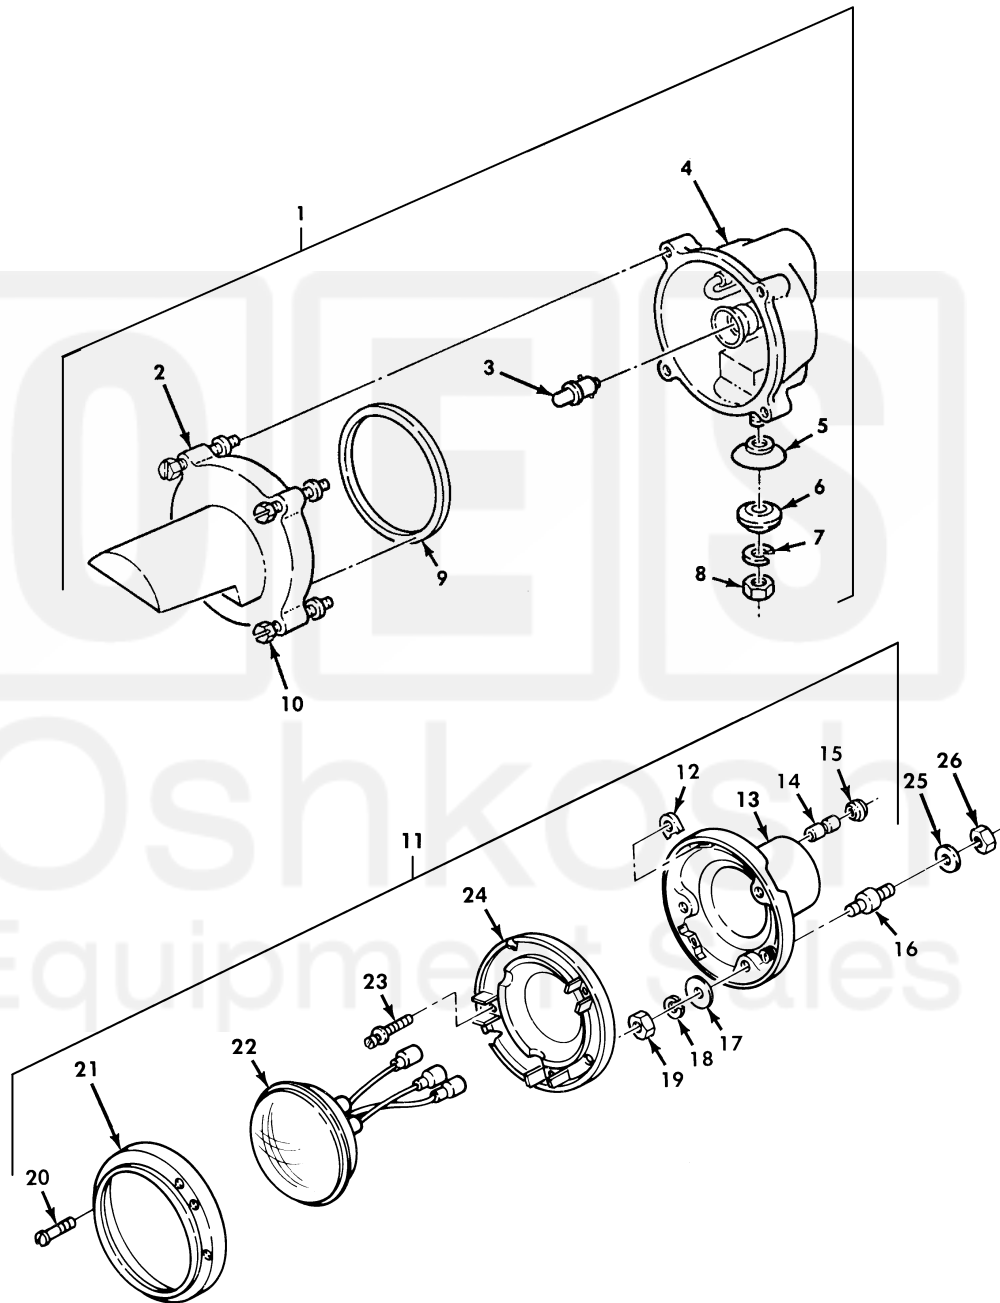

UNIT, DIRECT SUPPORT, AND GENERAL SUPPORT MAINTENANCE
REPAIR PARTS AND SPECIAL TOOLS LIST
TRUCK, 5-TON, 6X6, M809 SERIES TRUCKS (DIESEL)

Figure 104. Blackout Lamp and Headlight.

(1) ITEM NO	(2) SMR CODE	(3) NSN	(4) CAGEC	(5) PART NUMBER	(6) DESCRIPTION AND USABLE ON CODE (UOC)	(7) QTY
GROUP 0609 LIGHTS						
FIG. 104 BLACKOUT LAMP AND HEADLIGHT						
1	PAFZZ	6220-01-300-3643	19207	12360910-1	HEADLIGHT.....	1
2	PAOZZ	6220-01-411-3584	5A910	12360912	. LENS, LIGHT.....	1
3	PAOZZ	6240-01-384-1925	68045	998601-1	. LAMP, INCANDESCENT.....	1
4	XAOZZ		19207	12360911	. BODY ASSEMBLY.....	1
5	PAOZZ	5310-01-100-2067	19207	11668979	. WASHER, LOCK.....	1
6	PAOZZ	5310-00-350-2655	19207	5294507	. WASHER, FINISHING.....	1
7	PAOZZ	5310-00-637-9541	96906	MS35338-46	. WASHER, LOCK.....	1
8	PAOZZ	5310-00-732-0558	96906	MS51967-8	. NUT, PLAIN, HEXAGON.....	1
9	PAOZZ	5331-01-189-6351	81349	MIL-R-25988/1	. O-RING.....	1
10	PAOZZ	5306-01-083-5536	19207	12287561-1	. BOLT, EXTERNALLY REL.....	4
11	PAOOZ	6220-01-193-1970	19207	12338611	HEADLIGHT.....	2
12	PAOZZ	5310-00-241-6921	19207	8741435	. NUT BLANK.....	2
13	PAOZZ	6220-00-443-0589	19207	8741461	. HOUSING, LIGHT.....	1
14	PAOZZ	5935-00-807-4109	19207	8741492	. ADAPTER, CONNECTOR.....	3
15	PAOZZ	5325-00-088-6147	19207	8741442	. GROMMET, NONMETALLIC.....	3
16	PAOZZ	5342-00-182-3726	19207	8741441	. MOUNT, RESILIENT.....	3
17	PAOZZ	5310-00-463-0268	19207	5310615	. WASHER, FLAT.....	3
18	PAOZZ	5310-00-582-5965	96906	MS35338-44	. WASHER, LOCK.....	3
19	PAOZZ	5310-00-768-0319	96906	MS51968-2	. NUT, PLAIN, HEXAGON.....	6
20	PAOZZ	5305-00-832-5743	19207	8741437	. SCREW, EXTERNALLY RE.....	3
21	PAOZZ	5325-00-832-5650	19207	8741446	. RING, RETAINING.....	1
22	PAOZZ	6240-00-966-3831	19207	8741491	. LAMP, INCANDESCENT.....	1
23	PAOZZ	5305-00-353-0969	19207	7538146	. SCREW, EXTERNALLY RE.....	2
24	PAOZZ	6220-00-998-6142	19207	8741447	. RETAINER, LENS.....	1
25	PAOZZ	5310-00-209-0786	96906	MS35335-33	WASHER, LOCK.....	6
26	PAOZZ	5310-00-768-0319	96906	MS51968-2	NUT, PLAIN, HEXAGON.....	6