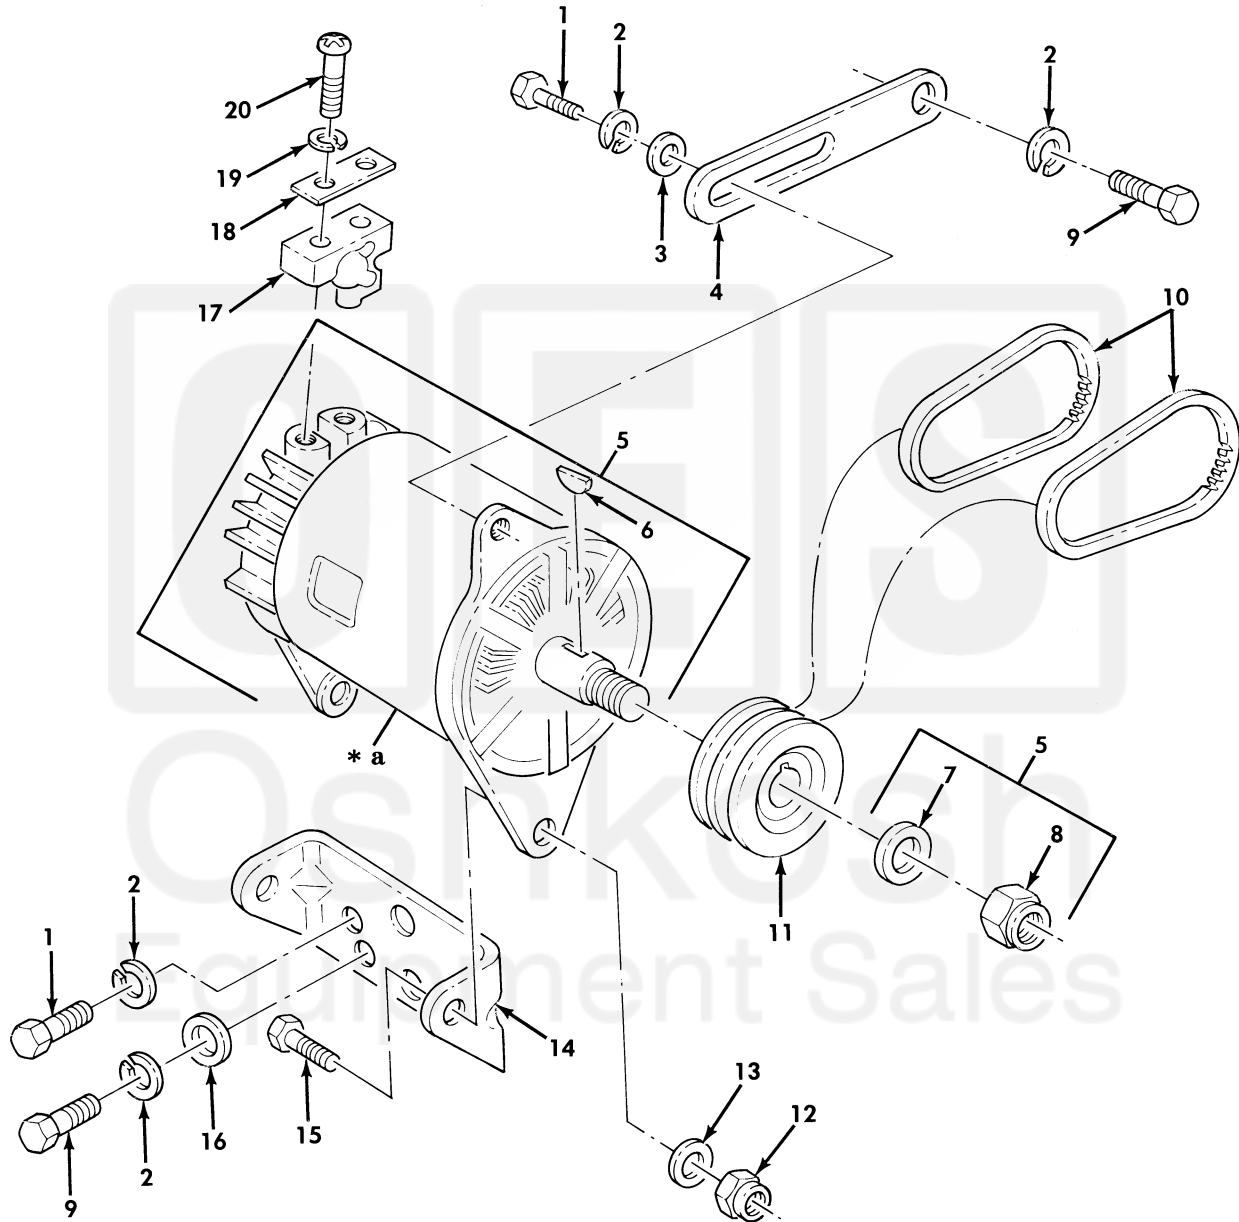

UNIT, DIRECT SUPPORT, AND GENERAL SUPPORT MAINTENANCE
REPAIR PARTS AND SPECIAL TOOLS LIST
TRUCK, 5-TON, 6X6, M809 SERIES TRUCKS (DIESEL)

* a PART OF ITEM 5

Figure 90. Alternator Assembly, Belts, Pulleys, and Mounting Hardware.

(1) ITEM NO	(2) SMR CODE	(3) NSN	(4) CAGEC	(5) PART NUMBER	(6) DESCRIPTION AND USABLE ON CODE (UOC)	(7) QTY
GROUP 0603 STARTING MOTOR						
FIG. 90 ALTERNATOR ASSEMBLY, BELTS, PULLEYS, AND MOUNTING HARDWARE						
1	PAOZZ	5305-00-543-4372	80204	B1821BH038C075N	SCREW, CAP, HEXAGON H.....	3
2	PAOZZ	5310-00-637-9541	96906	MS35338-46	WASHER, LOCK.....	4
3	PAOZZ	5310-00-809-4061	96906	MS27183-15	WASHER, FLAT.....	1
4	PAOZZ	2920-00-134-4650	19207	11664447	ARM, ADJUSTING, ENGIN.....	1
5	PAOZZ	2920-00-909-2483	19207	10929868	GENERATOR, ENGINE AC.....	1
6	PAOZZ	5315-00-616-5526	96906	MS35756-8	. KEY, WOODRUFF.....	1
7	PAOZZ	5310-00-614-3505	96906	MS15795-820	. WASHER, FLAT.....	1
8	PAOZZ	5310-00-449-2381	96906	MS21245L10	. NUT, SELF-LOCKING, HE.....	1
9	PAOZZ	5305-00-543-2419	96906	MS35291-061	SCREW, CAP, HEXAGON H.....	3
10	PAOZZ	3030-00-778-1241	96906	MS51065RP36-2	BELTS, V, MATCHED SET.....	2
11	PAOZZ	3020-00-433-2167	19207	11664301	PULLEY, GROOVE.....	1
12	PAOZZ	5310-00-274-9364	96906	MS21045-7	NUT, SLFLKG, HEXAGON.....	2
13	PAOZZ	5310-00-809-5997	96906	MS27183-17	WASHER, FLAT.....	2
14	PFOZZ	2920-00-134-4651	19207	11664477	BRACKET, ENGINE ACCE.....	1
15	PAOZZ	5305-00-709-8539	96906	MS90727-89	SCREW, CAP, HEXAGON H.....	2
16	PAOZZ	5310-00-080-6004	96906	MS27183-14	WASHER, FLAT.....	1
17	PAOZZ	5365-01-289-4434	19207	12357116	SPACER, PLATE.....	1
18	PAOZZ	5365-01-289-7852	19207	12357126	SPACER, PLATE.....	1
19	PAOZZ	5310-00-721-7809	96906	MS35340-43	WASHER, LOCK.....	2
20	PAOZZ	5305-00-984-6212	96906	MS35206-265	SCREW, MACHINE.....	2

END OF FIGURE