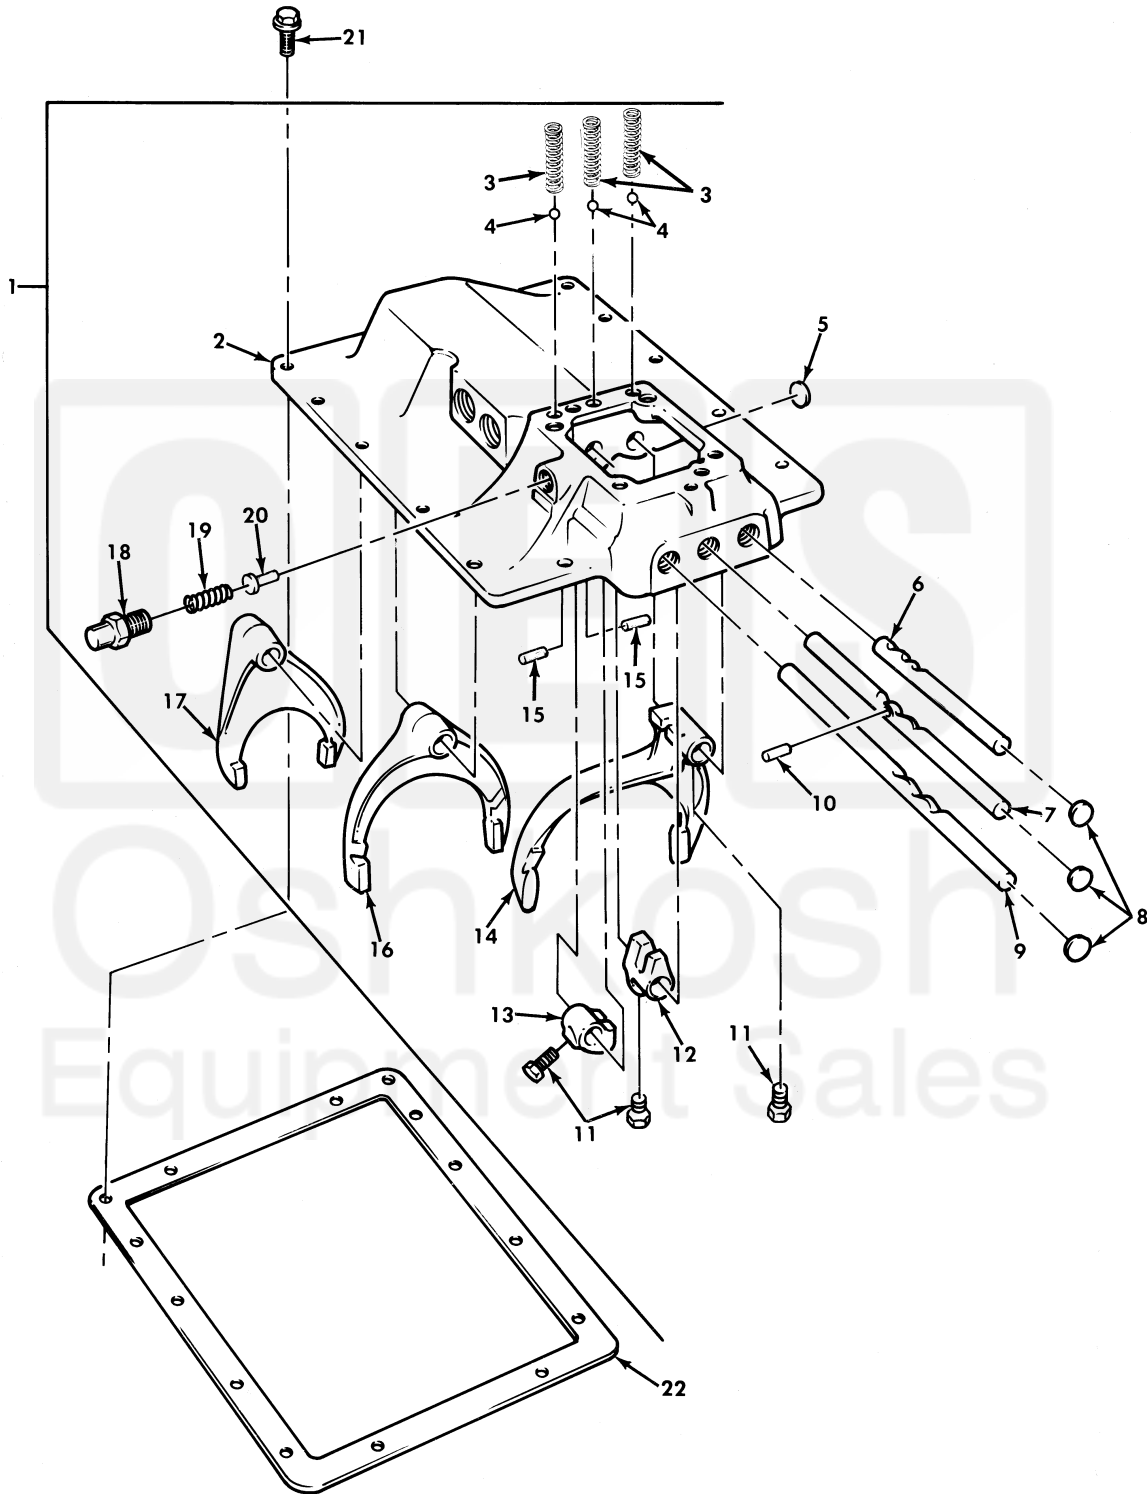

UNIT, DIRECT SUPPORT, AND GENERAL SUPPORT MAINTENANCE
REPAIR PARTS AND SPECIAL TOOLS LIST
TRUCK, 5-TON, 6X6, M809 SERIES TRUCKS (DIESEL)

Figure 136. Transmission Shifter Housing, Shafts, and Forks.

(1) ITEM NO	(2) SMR CODE	(3) NSN	(4) CAGEC	(5) PART NUMBER	(6) DESCRIPTION AND USABLE ON CODE (UOC)	(7) QTY
GROUP 0704 TRANSMISSION TOP COVER ASSEMBLY						
FIG. 136 TRANSMISSION SHIFTER HOUSING, SHAFTS, AND FORKS						
1	PAFFF	3040-00-196-2615	19207	10871488	HOUSING AND SHIFTER.....	1
2	PAFZZ	3040-00-040-2254	19207	7376174	.HOUSING, SHIFTER, TRA.....	1
3	PAFZZ	5360-00-606-3047	19207	7000259	.SPRING, HELICAL, COMP.....	3
4	PAFZZ	3110-00-183-9164	96906	MS19060-4818	.BALL, BEARING.....	3
5	PAFZZ	5340-00-050-1588	21450	5011588	.PLUG, EXPANSION.....	1
6	PAFZZ	3040-00-734-6731	19207	7346731	.SHAFT, STRAIGHT.....	1
7	PAFZZ	3040-00-734-6730	19207	7346730	.SHAFT, STRAIGHT.....	1
8	PAFZZ	5340-00-232-5723	96906	MS35648-6	.PLUG, EXPANSION.....	3
9	PAFZZ	3040-00-219-5067	19207	7376094	.SHAFT, STRAIGHT.....	1
10	PAFZZ	5315-00-033-6002	19207	7347594	.PIN, STRAIGHT, HEADLE.....	1
11	PAFZZ	5305-01-032-7355	19207	11668952	.SETSCREW.....	5
12	PAFZZ	2520-00-734-6735	19207	7346735	.SHIFTER FORK, VEHICU.....	1
13	PAFZZ	3040-00-734-6734	19207	7346734	.BRACKET, EYE, ROTATIN.....	1
14	PAFZZ	2520-00-734-7599	19207	7347599	.SHIFTER FORK, VEHICU.....	1
15	PAFZZ	5315-00-457-0447	19207	7347715	.PIN, STRAIGHT, HEADLE.....	2
16	PAFZZ	2520-00-734-7598	19207	7347598	.SHIFTER FORK, VEHICU.....	1
17	PAFZZ	2520-00-457-3523	72447	55-66-19	.SHIFTER FORK, VEHICU.....	1
18	PAFZZ	2520-00-104-4603	19207	5226140	.RETAINER, SHIFTER SH.....	1
19	PAFZZ	5360-00-734-6732	19207	7346732	.SPRING, HELICAL, COMP.....	1
20	PAFZZ	5315-00-033-6003	72447	62-438-2	.PIN, GROOVED, HEADED.....	1
21	PAFZZ	5305-00-317-3102	19207	594119	SCREW, ASSEMBLED WAS.....	14
22	PAFZZ	5330-00-040-2253	19207	7376172	GASKET PART OF KIT P/N 8333711.....	1

END OF FIGURE