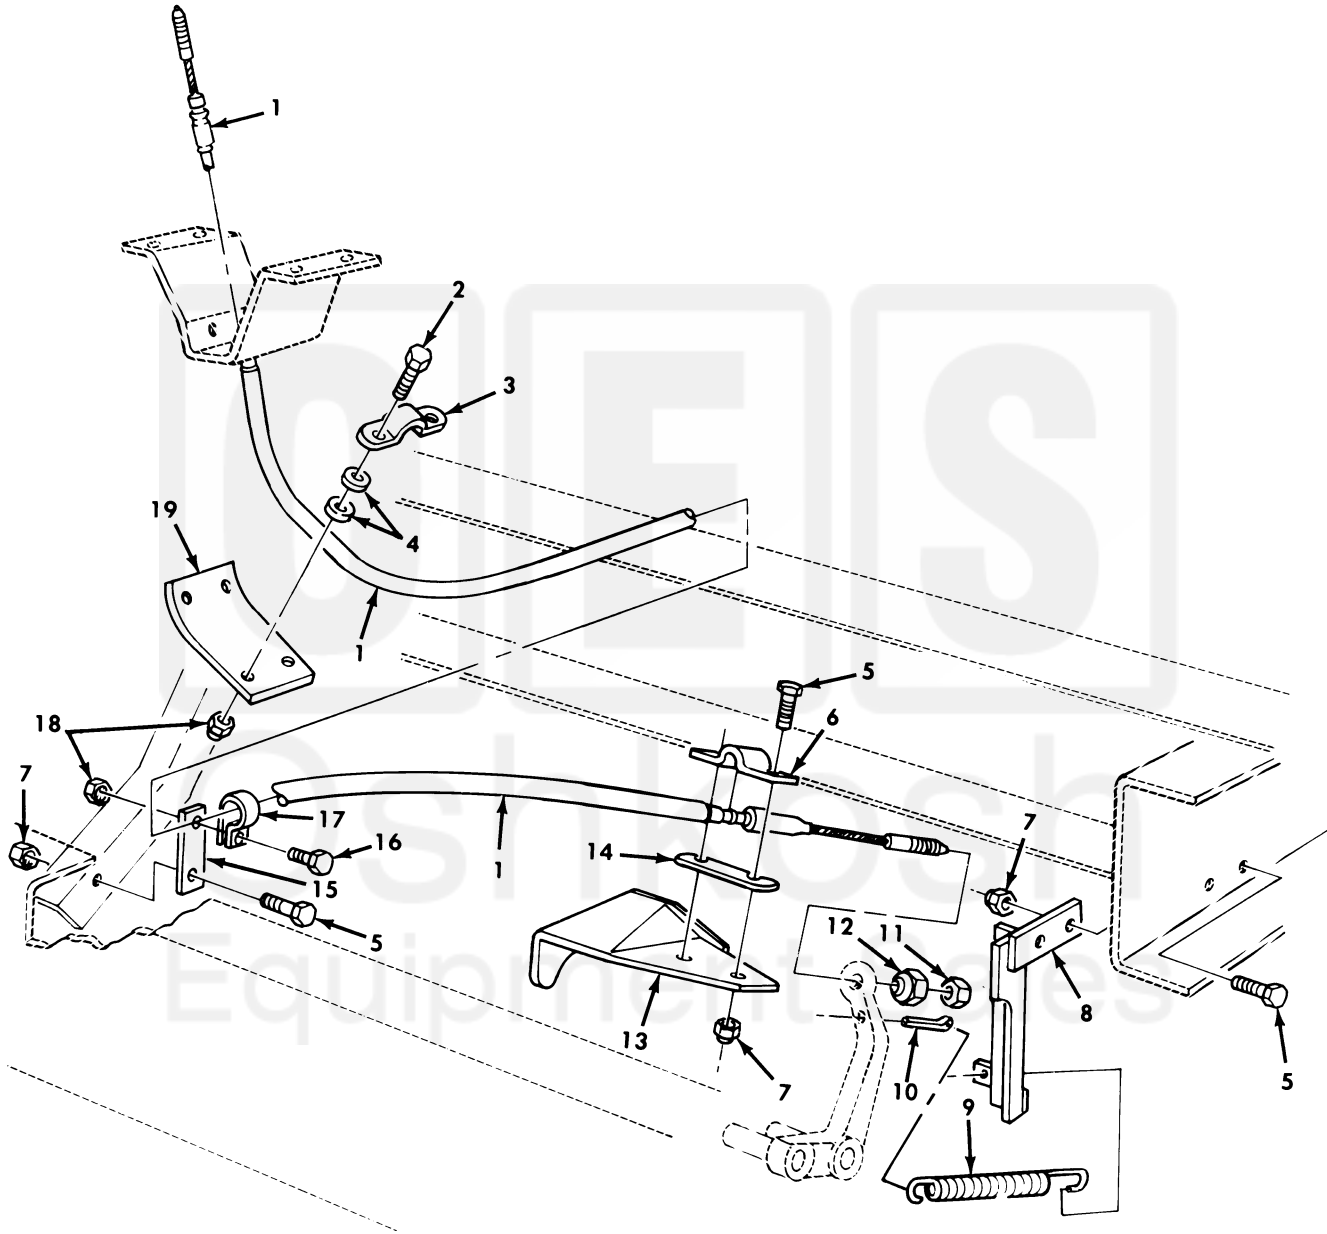

UNIT, DIRECT SUPPORT, AND GENERAL SUPPORT MAINTENANCE
REPAIR PARTS AND SPECIAL TOOLS LIST
TRUCK, 5-TON, 6X6, M809 SERIES TRUCKS (DIESEL)

Figure 165. Parking Brake Cable and Mounting Hardware.

(1) ITEM NO	(2) SMR CODE	(3) NSN	(4) CAGEC	(5) PART NUMBER	(6) DESCRIPTION AND USABLE ON CODE (UOC)	(7) QTY
GROUP 1201 HAND BRAKES						
FIG. 165 PARKING BRAKE CABLE AND MOUNTING HARDWARE						
1	PAOZZ	2590-00-740-9365	19207	7409365	CONTROL ASSEMBLY, PU.....	1
2	PAOZZ	5306-00-068-0513	18876	MS90727001-06	SCREW, CAP, HEXAGON H.....	4
3	PAOZZ	5340-00-052-3683	19207	10883129	STRAP, RETAINING.....	2
4	PAOZZ	5310-00-809-4058	96906	MS27183-10	WASHER, FLAT.....	8
5	PAOZZ	5305-00-269-3238	80204	B1821BH038F125N	SCREW, CAP, HEXAGON H.....	5
6	PAOZZ	5340-00-512-1948	19207	8735566	STRAP, RETAINING.....	1
7	PAOZZ	5310-00-982-4908	96906	MS21045-6	NUT, SELF-LOCKING, HE.....	5
8	PAOZZ	5342-00-230-3599	19207	11611796	BRACKET, BRAKE EMERG.....	1
9	PAOZZ	5360-00-740-9447	19207	7409447	SPRING, HELICAL.....	1
10	PAOZZ	5315-00-018-7988	96906	MS24665-493	PIN, COTTER.....	1
11	PAOZZ	5310-00-010-7823	96906	MS27151-19	NUT, STAMPED.....	1
12	PAOZZ	5310-00-740-9369	19207	7409369	NUT, SELF-LOCKING, SI.....	1
13	PAOZZ	5342-00-741-3485	19207	7413485	BRACKET, CABLE CLAMP.....	1
14	PAOZZ	3040-00-740-9372	19207	7409372	CONNECTING LINK, RIG.....	1
15	PAOZZ	5340-01-180-6680	19207	10883134	PLATE, MENDING.....	1
16	PAOZZ	5305-00-267-8953	80204	B1821BH025F063N	SCREW, CAP, HEXAGON H.....	1
17	PAOZZ	5340-00-282-7521	96906	MS21333-40	CLAMP, LOOP.....	1
18	PAOZZ	5310-00-061-7325	96906	MS21045-4	NUT, SELF-LOCKING, HE.....	5
19	PAOZZ	2530-00-052-3687	19207	10883131	PLATE, WEAR, BRAKE SH.....	1

END OF FIGURE