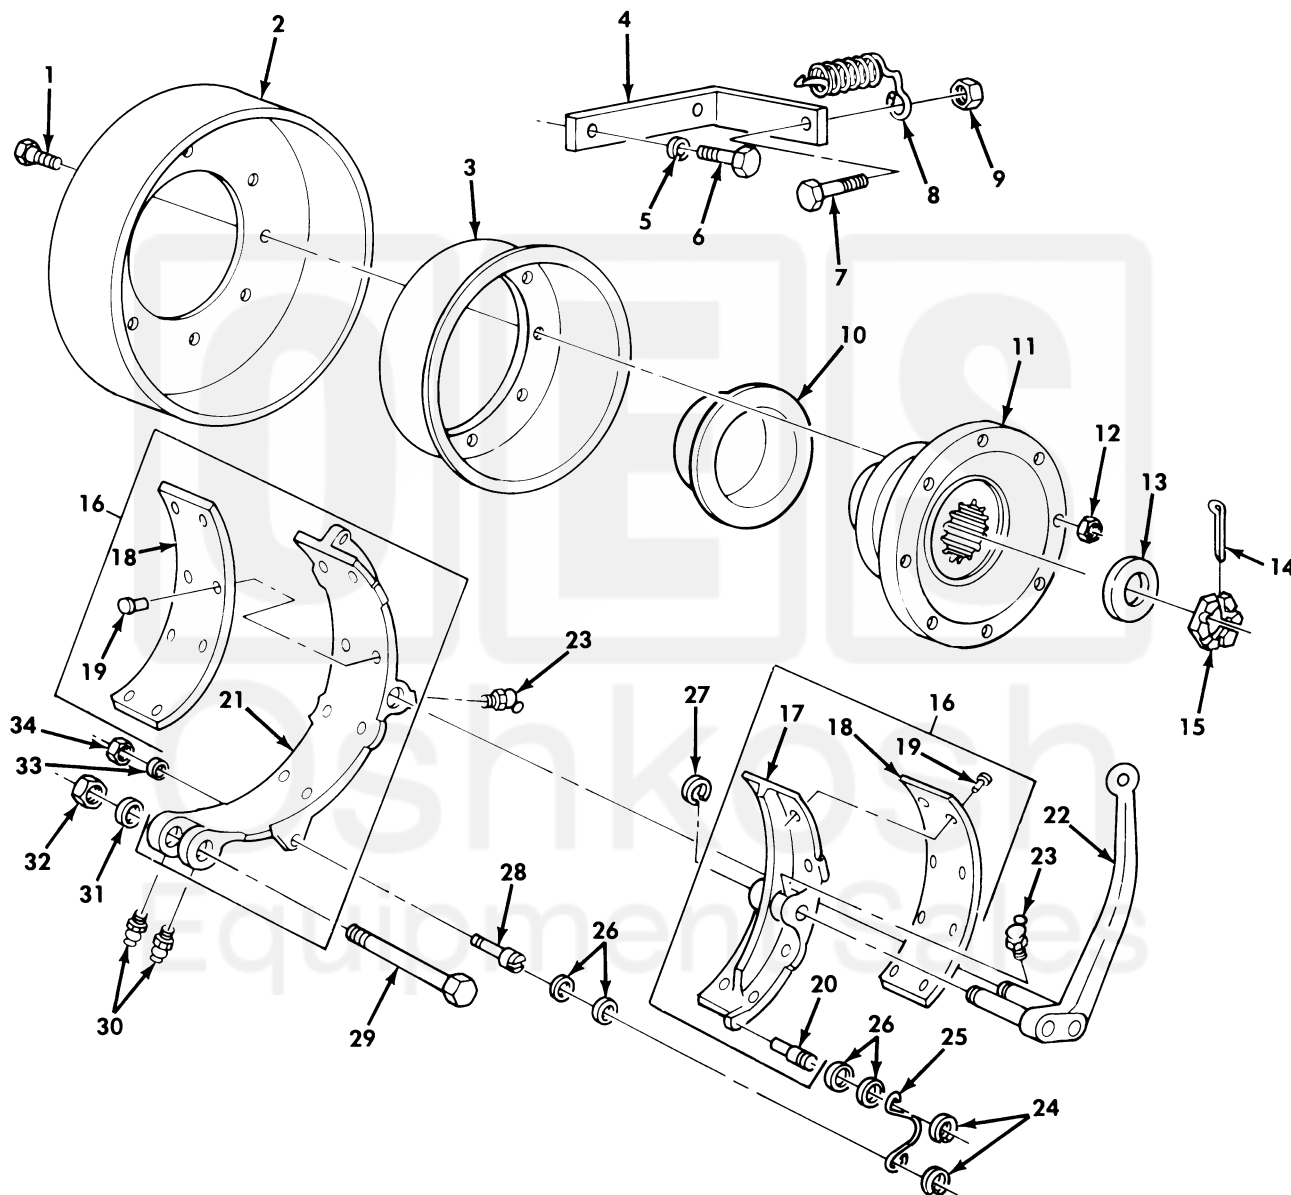

UNIT, DIRECT SUPPORT, AND GENERAL SUPPORT MAINTENANCE  
REPAIR PARTS AND SPECIAL TOOLS LIST  
TRUCK, 5-TON, 6X6, M809 SERIES TRUCKS (DIESEL)

Figure 166. Parking Brake Shoe Assembly, Drum, Dust Shield, and Related Parts.