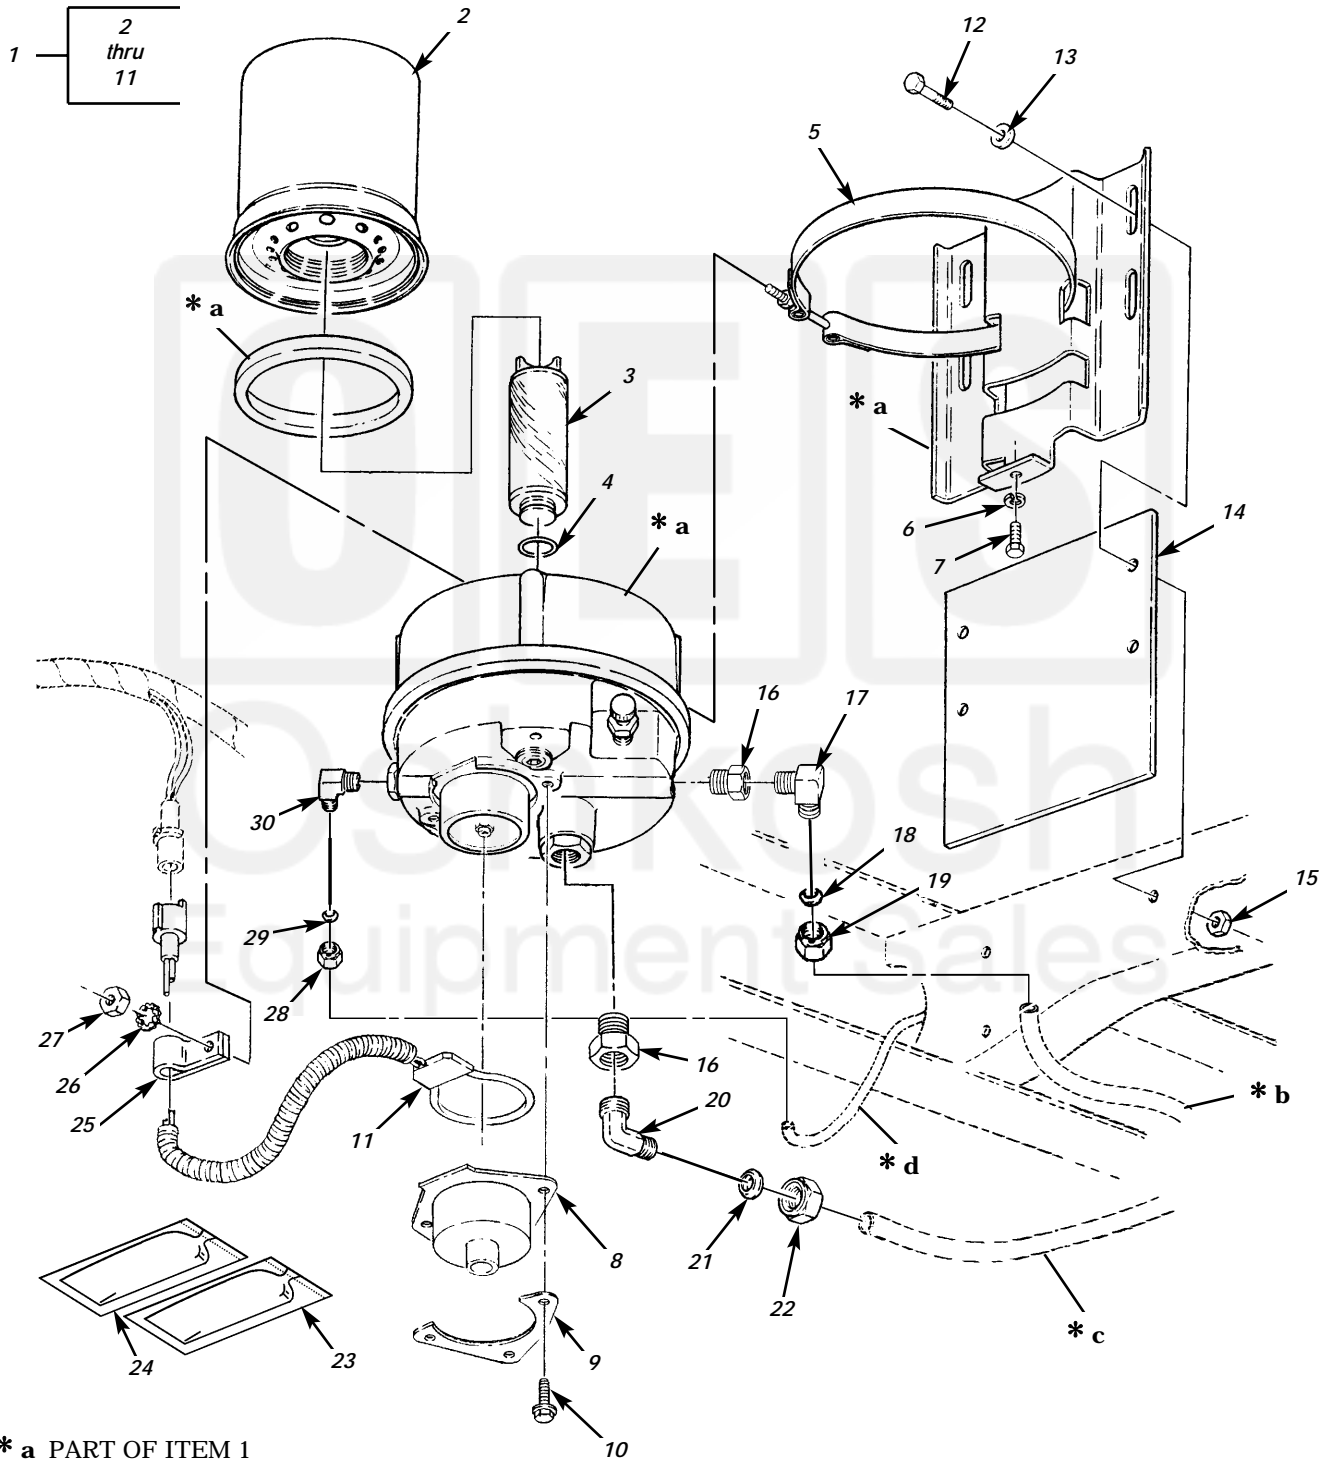

UNIT, DIRECT SUPPORT, AND GENERAL SUPPORT MAINTENANCE  
REPAIR PARTS AND SPECIAL TOOLS LIST

EXTENDED SERVICE PROGRAM (ESP)

TRUCK, CARGO, 2-1/2-TON, 6X6, M44A3 SERIES TRUCKS (DIESEL)

M35A3, W/O WINCH (NSN 2320-01-383-2047); W/WINCH (NSN 2320-01-383-3850);

M35A3C, W/O WINCH (NSN 2320-01-383-2050); W/WINCH (NSN 2320-01-383-2049);

M36A3, W/O WINCH (NSN 2320-01-383-2048); W/WINCH (NSN 2320-01-383-2046).

- \* a PART OF ITEM 1
- \* b SEE FIGURE 113, ITEM 24
- \* c SEE FIGURE 113, ITEM 57
- \* d SEE FIGURE 112, ITEM 24