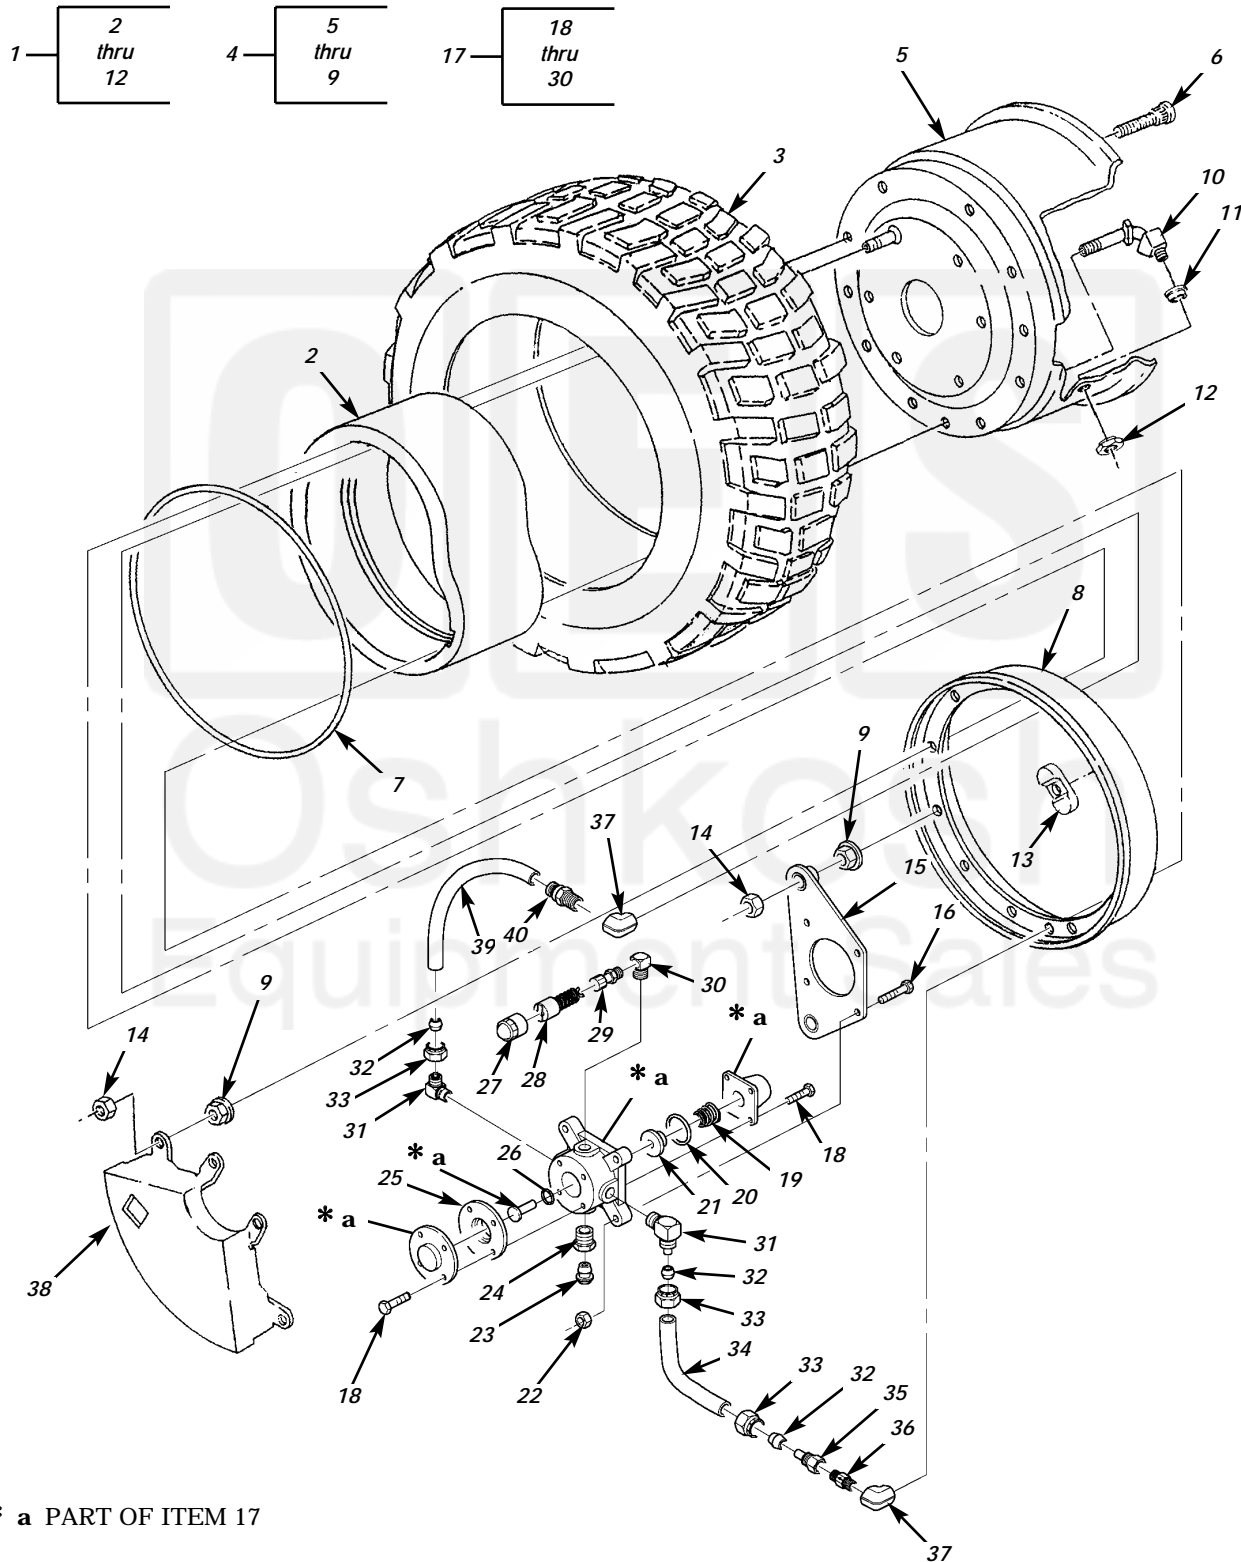

UNIT, DIRECT SUPPORT, AND GENERAL SUPPORT MAINTENANCE  
REPAIR PARTS AND SPECIAL TOOLS LIST

EXTENDED SERVICE PROGRAM (ESP)

TRUCK, CARGO, 2-1/2-TON, 6X6, M44A3 SERIES TRUCKS (DIESEL)

M35A3, W/O WINCH (NSN 2320-01-383-2047); W/WINCH (NSN 2320-01-383-3850);  
M35A3C, W/O WINCH (NSN 2320-01-383-2050); W/WINCH (NSN 2320-01-383-2049);  
M36A3, W/O WINCH (NSN 2320-01-383-2048); W/WINCH (NSN 2320-01-383-2046).