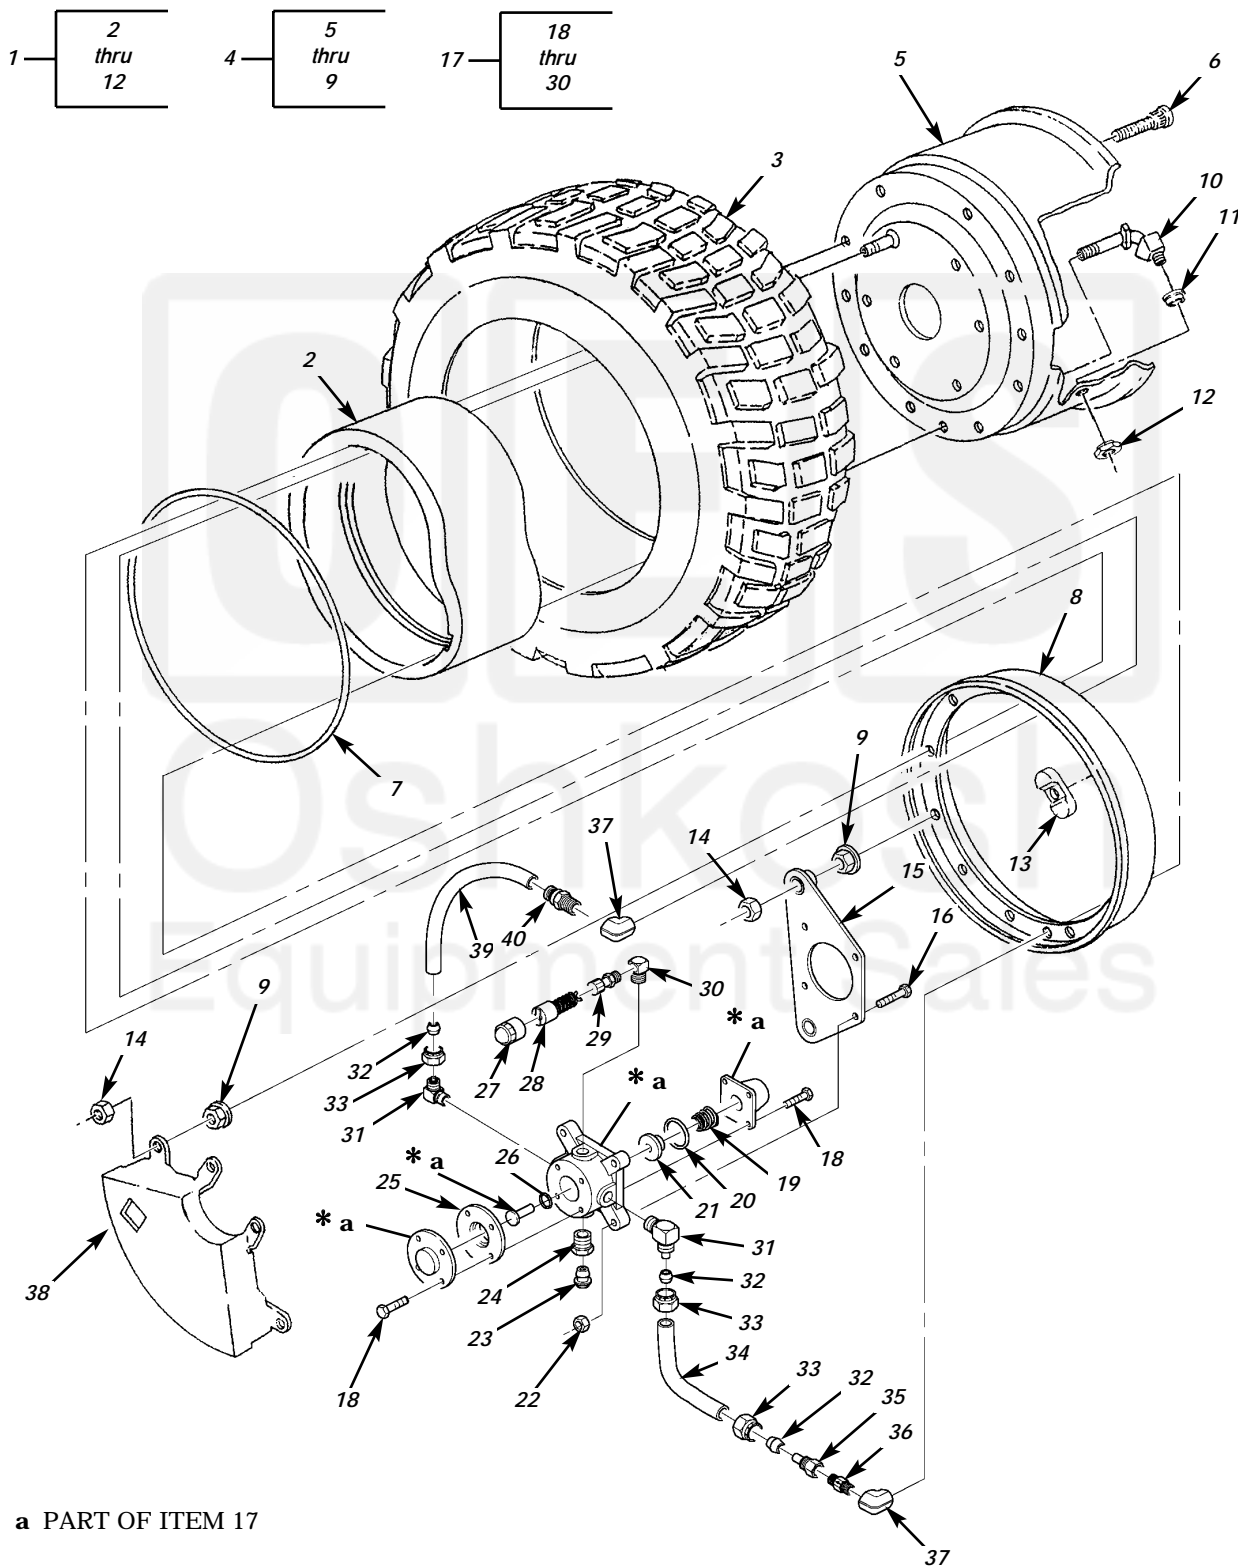

Figure 119. Tire, Wheel Assembly, and Wheel Valve.

(1) ITEM NO	(2) SMR CODE	(3) NSN	TM9-2320-386-24P (4) CAGEC	(5) PART NUMBER	(6) DESCRIPTION AND USABLE ON CODES(UOC)	0120 00 (7) QTY
GROUP 1313 TIRES,TUBES,TIRE CHAINS						
FIG. 119 TIRE,WHEEL ASSEMBLY,AND WHEEL VALVE						
1	AOOO		34623	RCSK15411	TIRE AND WHEEL ASSY.....	7
2	PAOZZ	2530013982022	34623	RCSK-15406	.BEADLOCK,PNEUMATIC.....	1
3	PCOHH	2610013976976	19207	12448698	.TIRE,PNEUMATIC,VEHI.....	1
4	PAOOO	2530013983380	19207	12448697	.WHEEL,PNEUMATIC TIR.....	1
5	XAOZZ		41885	X90874	..RIM,INNER.....	1
6	PAOZZ	5306013146742	19207	12363604	..BOLT,RIBBED SHOULDE.....	10
7	PAOZZ	5331013147598	19207	12363606	..O-RING.....	1
8	XAOZZ		41885	X90876	..RING,OUTER.....	1
9	PAOZZ	5310011022711	19207	12257242	..NUT,SELF-LOCKING,EX.....	10
10	PFOZZ	2640014297813	19207	12448695	.VALVE,PNEUMATIC TIR.....	1
11	PAOZZ	5325014375810	2W783	RG22	.GROMMET,NONMETALLIC.....	1
12	PAOZZ	5310014456872	2W783	HN80	.NUT,PLAIN HEXAGON.....	1
13	PAOZZ	3040014070644	19207	12448971	WEIGHT,COUNTERBALAN FRONT WHEELS ONLY.....	1
14	PAOZZ	5310010453709	96906	MS51983-6	NUT,PLAIN,SINGLE BA.....	24
15	PAOZZ	5340014224328	34623	RCSK17558	PLATE,MOUNTING.....	6
16	PAOZZ	5305002253843	80204	B1821BH025C100N	SCREW,CAP,HEXAGON H.....	24
17	PAOOO	2530014196303	19207	12448915	VALVE,BRAKE PNEUMAT.....	6
18	KFOZZ		0N0J4	50001012	.SCREW,CAP,HEXAGON H PART OF KIT P/N 50009501.....	8
19	KFOZZ		0N0J4	50001501	.SPRING PART OF KIT P/N 50009501....	1
20	KFOZZ		0N0J4	50009011	.PACKING,PREFORMED PART OF KIT P/N 50009501.....	1
21	KFOZZ		0N0J4	50004106	.POPPET PART OF KIT P/N 50009501....	1
22	PAOZZ	5310000614650	96906	MS51943-31	.NUT,SELF-LOCKING,HE.....	4
23	KFOZZ		0N0J4	50009402	.VALVE,CHECK PART OF KIT P/N 50009501.....	1
24	PAOZZ	2520013644486	0N0J4	50005023	.BREATHER.....	1
25	KFOZZ		0N0J4	50009401	.DIAPHRAM PART OF KIT P/N 50009501..	1
26	KFOZZ		0N0J4	50009012	.PACKING,PREFORMED PART OF KIT P/N 50009501.....	1
27	PAOZZ	2640000603550	53705	2316	.CAP,PNEUMATIC VALVE.....	1
28	PAOZZ	2640000048297	27783	8500V	.VALVE CORE.....	1
29	PFOZZ	4820013638002	0N0J4	50003050	.VALVE,PNEUMATIC TAN.....	1
30	PAOZZ	4730006399730	79470	3400X2W	.ELBOW,PIPE.....	1
31	PAOZZ	4730011157362	81343	8-4 100202BA	ELBOW,PIPE TO TUBE.....	12
32	PAOZZ	4730010491559	81343	8 100115B	SLEEVE,COMPRESSION,.....	18
33	PAOZZ	4730010487874	81343	8 100110B	NUT,TUBE COUPLING.....	18
34	MOOZZ		19207	CPR104420-3-6	TUBE,NONMETALLIC MAKE FROM HOSE, NONMETALLIC,P/N CPR104420-3,NSN 4720-01-003-6706,5.50 INCHES LONG...	6
35	PAOZZ	4730011346994	81343	8-6 100103BA	ADAPTER,STRAIGHT,PI.....	6
36	PAOZZ	2940014438959	19207	12448913	FILTER,FLUID.....	6
37	PAOZZ	4730002775543	02978	12353	ELBOW,PIPE.....	12
38	PFOZZ	2530014478996	19207	12448972	HUB CAP,WHEEL.....	6
39	MOOZZ		19207	CPR104420-3-9	TUBE,NONMETALLIC MAKE FROM HOSE, NONMETALLIC,P/N CPR104420-3,NSN	6