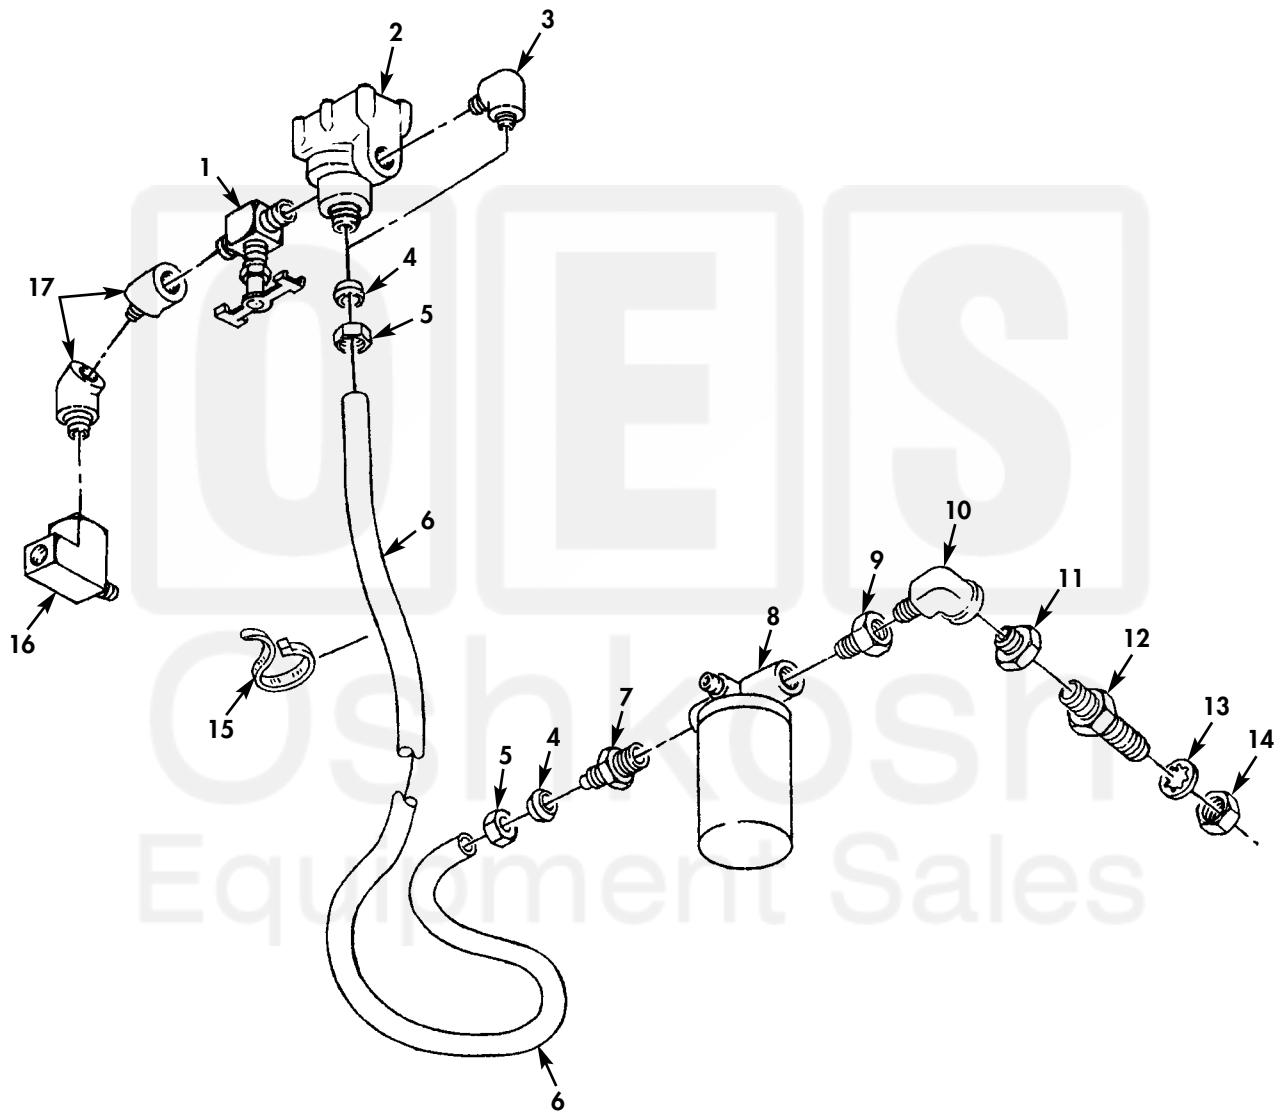

FIELD AND SUSTAINMENT MAINTENANCE
REPAIR PARTS AND SPECIAL TOOLS LIST

TRUCK, CARGO: 2-1/2-TON, 6X6, M44A2 SERIES TRUCKS (MULTIFUEL)

Figure 258. Power Assist Steering Kit, Steering Assist Regulator, and Shutoff Valve.