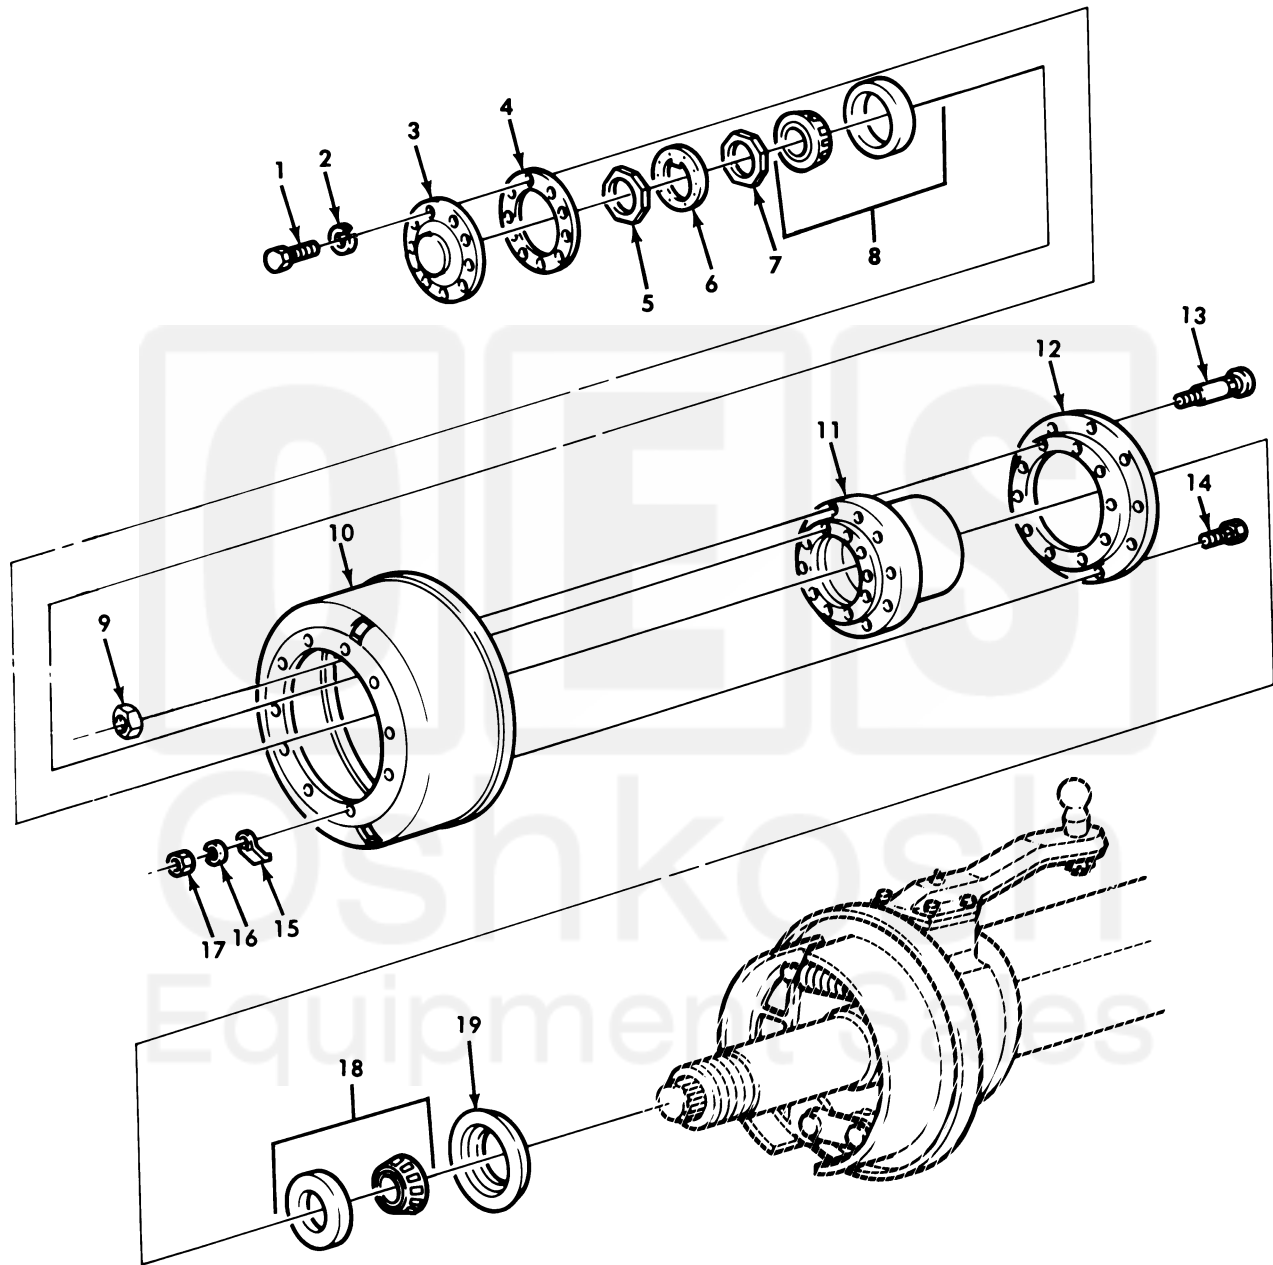

UNIT, DIRECT SUPPORT, AND GENERAL SUPPORT MAINTENANCE
REPAIR PARTS AND SPECIAL TOOLS LIST
TRUCK, 5-TON, 6X6, M809 SERIES TRUCKS (DIESEL)

Figure 206. Front Wheel Hub and Drum Assembly.

(1) ITEM NO	(2) SMR CODE	(3) NSN	(4) CAGEC	(5) PART NUMBER	(6) DESCRIPTION AND USABLE ON CODE (UOC)	(7) QTY
GROUP 1311 WHEEL ASSEMBLY						
FIG. 206 FRONT WHEEL HUB AND DRUM ASSEMBLY						
1	PAOZZ	5306-00-182-9267	19207	10896726	BOLT, MACHINE.....	20
2	PAOZZ	5310-00-584-5272	96906	MS35338-48	WASHER, LOCK.....	20
3	XAOZZ		19207	8758278	FLANGE.....	2
4	PAOZZ	5330-01-377-9775	14153	02764	GASKET FRONT HUB FLANGE.....	2
5	PAOZZ	5310-00-353-2427	19207	7979263	NUT, PLAIN, OCTAGON.....	2
6	PAOZZ	5310-00-700-7089	19207	5139123	WASHER, KEY.....	2
7	PAOZZ	5310-00-374-0836	19207	7979308	NUT ASSY.....	2
8	PAOZZ	3110-00-100-4223	96906	MS19081-181	BEARING, ROLLER, TAPE.....	2
9	PAOZZ	5310-01-045-3708	96906	MS51983-5	NUT, PLAIN, SINGLE BA LEFT HAND THREAD.....	10
UOC: 614, 622, 623, 624, 625, 626, 627, 628, 629, 630, 631, 632, 633, 634, 635, 637, 638						
9	PAOZZ	5310-01-045-3709	96906	MS51983-6	NUT, PLAIN, SINGLE BA RIGHT HAND THREAD.....	10
UOC: 614, 622, 623, 624, 625, 626, 627, 628, 629, 630, 631, 632, 633, 634, 635, 637, 638						
10	PAOFF	2530-00-093-5597	19207	7409394	BRAKE DRUM.....	2
11	PAOZZ	3040-00-421-3928	19207	7979324	HUB, BODY.....	2
12	PAOZZ	2530-00-740-9390	19207	7409390	ADAPTER, BRAKE DRUM.....	2
13	PAOZZ	5306-00-797-9320	19207	7409554	BOLT, RIBBED SHOULDE FRONT HUB, LEFT HAND THREAD.....	10
UOC: 614, 622, 623, 624, 625, 626, 627, 628, 629, 630, 631, 632, 633, 634, 635, 637, 638						
13	PAOZZ	5306-00-740-9555	19207	7409555	BOLT, RIBBED SHOULDE FRONT HUB, RIGHT HAND THREAD.....	10
UOC: 614, 622, 623, 624, 625, 626, 627, 628, 629, 630, 631, 632, 633, 634, 635, 637, 638						
14	PAOZZ	5306-01-062-2334	19207	7979179	BOLT, RIBBED SHOULDE.....	10
15	PAOZZ	5340-00-211-6129	78500	1107F84	COVER, ACCESS.....	2
16	PAOZZ	5310-00-209-0965	96906	MS35338-47	WASHER, LOCK.....	10
17	PAOZZ	5310-00-880-7745	96906	MS51968-11	NUT, PLAIN, HEXAGON.....	10
18	PAOZZ	3110-00-100-4220	96906	MS19081-137	BEARING, ROLLER, TAPE.....	2
19	PAOZZ	5330-00-740-9550	19207	7979349	SEAL, PLAIN ENCASED INNER WHEEL BEARING.....	2