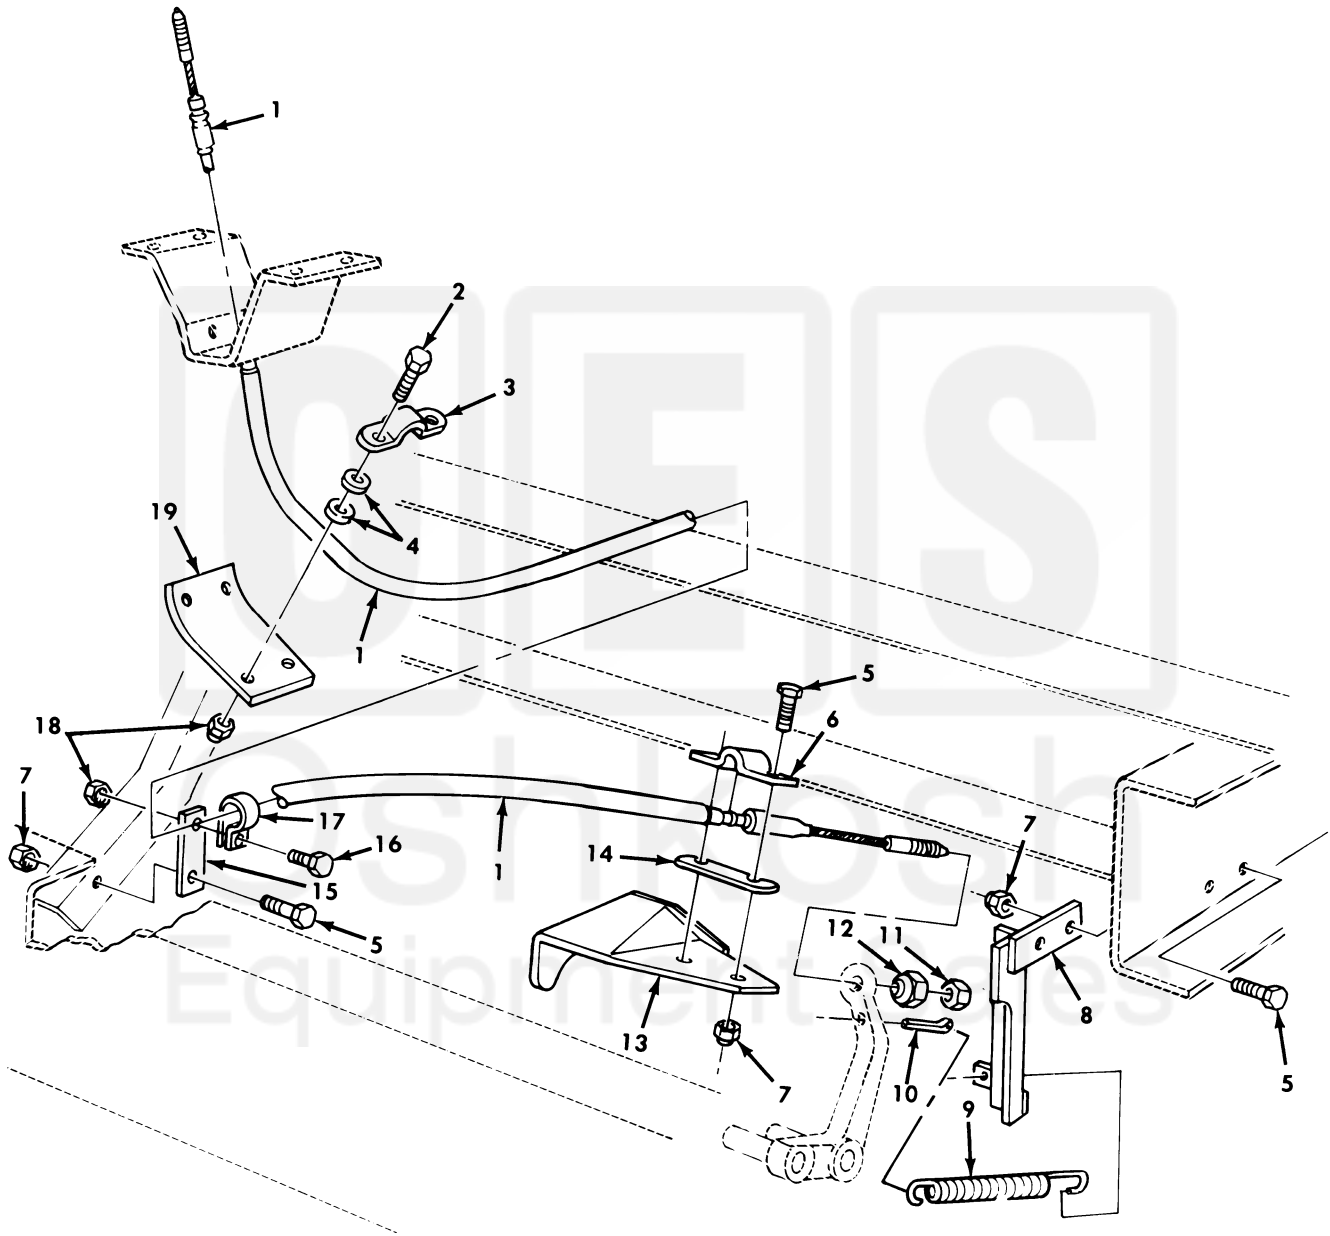

UNIT, DIRECT SUPPORT, AND GENERAL SUPPORT MAINTENANCE
REPAIR PARTS AND SPECIAL TOOLS LIST
TRUCK, 5-TON, 6X6, M809 SERIES TRUCKS (DIESEL)

Figure 165. Parking Brake Cable and Mounting Hardware.

(1) ITEM NO	(2) SMR CODE	(3) NSN	(4) CAGEC	(5) PART NUMBER	(6) DESCRIPTION AND USABLE ON CODE (UOC)	(7) QTY
GROUP 1201 HAND BRAKES						
FIG. 165 PARKING BRAKE CABLE AND MOUNTING HARDWARE						
1	PAOZZ	2590-00-740-9365	19207	7409365	CONTROL ASSEMBLY, PU.....	1
2	PAOZZ	5306-00-068-0513	18876	MS90727001-06	SCREW, CAP, HEXAGON H.....	4
3	PAOZZ	5340-00-052-3683	19207	10883129	STRAP, RETAINING.....	2
4	PAOZZ	5310-00-809-4058	96906	MS27183-10	WASHER, FLAT.....	8
5	PAOZZ	5305-00-269-3238	80204	B1821BH038F125N	SCREW, CAP, HEXAGON H.....	5
6	PAOZZ	5340-00-512-1948	19207	8735566	STRAP, RETAINING.....	1
7	PAOZZ	5310-00-982-4908	96906	MS21045-6	NUT, SELF-LOCKING, HE.....	5
8	PAOZZ	5342-00-230-3599	19207	11611796	BRACKET, BRAKE EMERG.....	1
9	PAOZZ	5360-00-740-9447	19207	7409447	SPRING, HELICAL.....	1
10	PAOZZ	5315-00-018-7988	96906	MS24665-493	PIN, COTTER.....	1
11	PAOZZ	5310-00-010-7823	96906	MS27151-19	NUT, STAMPED.....	1
12	PAOZZ	5310-00-740-9369	19207	7409369	NUT, SELF-LOCKING, SI.....	1
13	PAOZZ	5342-00-741-3485	19207	7413485	BRACKET, CABLE CLAMP.....	1
14	PAOZZ	3040-00-740-9372	19207	7409372	CONNECTING LINK, RIG.....	1
15	PAOZZ	5340-01-180-6680	19207	10883134	PLATE, MENDING.....	1
16	PAOZZ	5305-00-267-8953	80204	B1821BH025F063N	SCREW, CAP, HEXAGON H.....	1
17	PAOZZ	5340-00-282-7521	96906	MS21333-40	CLAMP, LOOP.....	1
18	PAOZZ	5310-00-061-7325	96906	MS21045-4	NUT, SELF-LOCKING, HE.....	5
19	PAOZZ	2530-00-052-3687	19207	10883131	PLATE, WEAR, BRAKE SH.....	1

END OF FIGURE