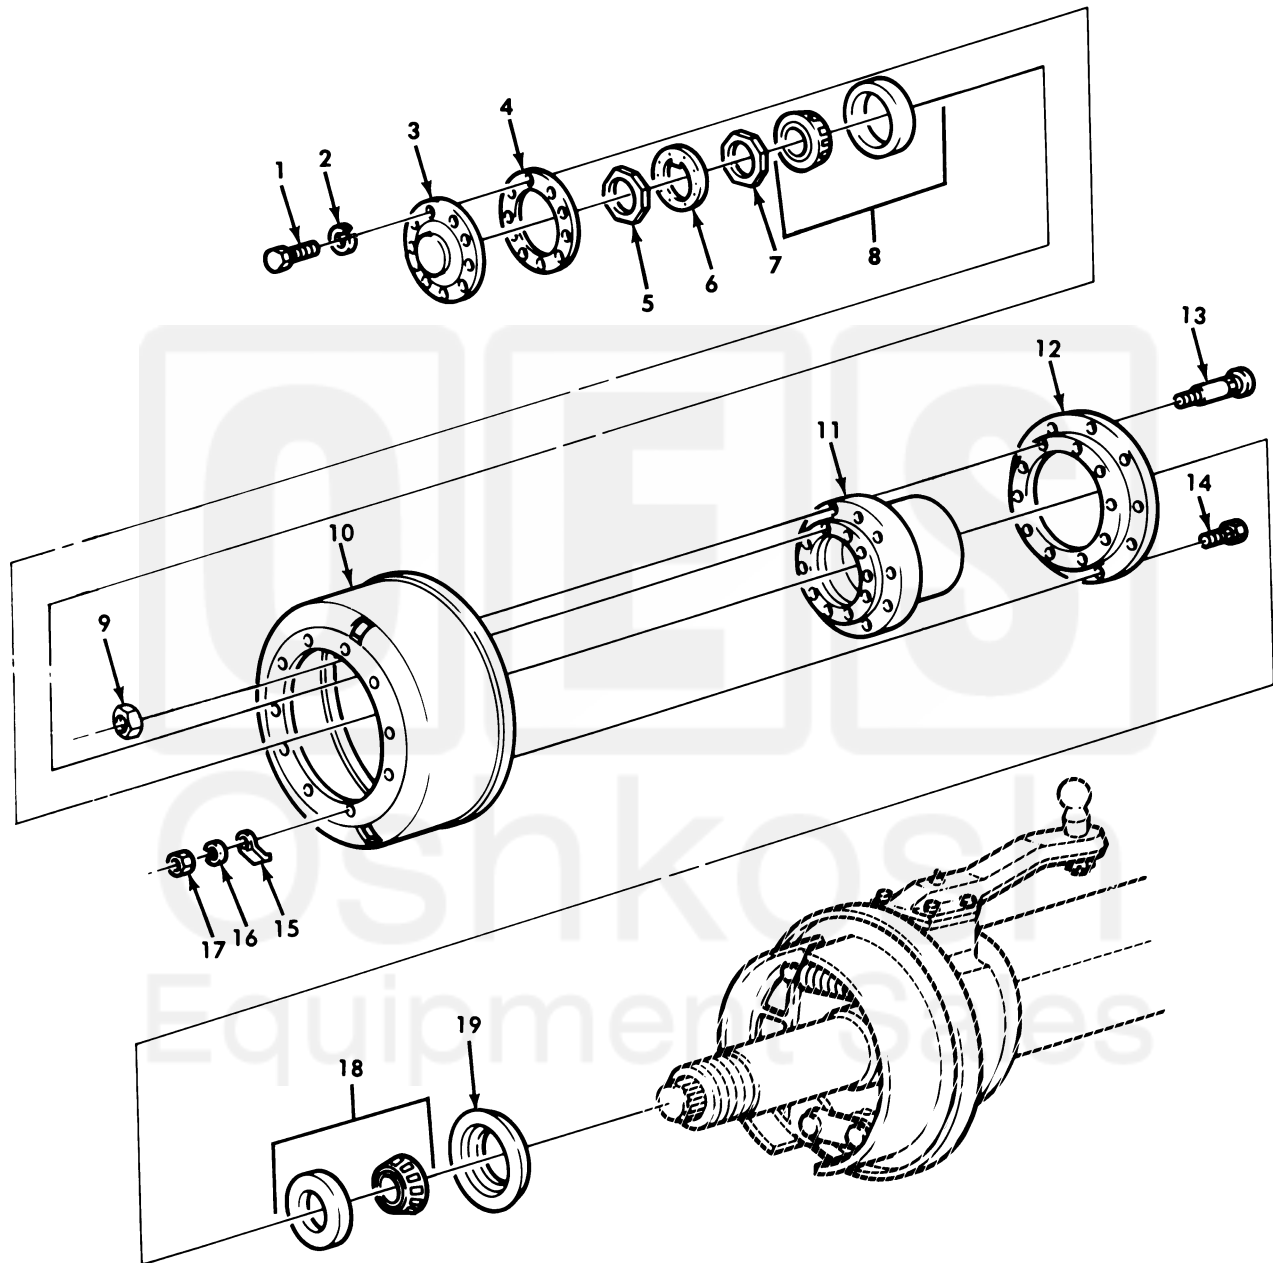

UNIT, DIRECT SUPPORT, AND GENERAL SUPPORT MAINTENANCE
REPAIR PARTS AND SPECIAL TOOLS LIST
TRUCK, 5-TON, 6X6, M809 SERIES TRUCKS (DIESEL)

Figure 206. Front Wheel Hub and Drum Assembly.

(1) ITEM NO	(2) SMR CODE	(3) NSN	(4) CAGEC	(5) PART NUMBER	(6) DESCRIPTION AND USABLE ON CODE (UOC)	(7) QTY
GROUP 1311 WHEEL ASSEMBLY						
FIG. 206 FRONT WHEEL HUB AND DRUM ASSEMBLY						
1	PAOZZ	5306-00-182-9267	19207	10896726	BOLT, MACHINE.....	20
2	PAOZZ	5310-00-584-5272	96906	MS35338-48	WASHER, LOCK.....	20
3	XAOZZ		19207	8758278	FLANGE.....	2
4	PAOZZ	5330-01-377-9775	14153	02764	GASKET FRONT HUB FLANGE.....	2
5	PAOZZ	5310-00-353-2427	19207	7979263	NUT, PLAIN, OCTAGON.....	2
6	PAOZZ	5310-00-700-7089	19207	5139123	WASHER, KEY.....	2
7	PAOZZ	5310-00-374-0836	19207	7979308	NUT ASSY.....	2
8	PAOZZ	3110-00-100-4223	96906	MS19081-181	BEARING, ROLLER, TAPE.....	2
9	PAOZZ	5310-01-045-3708	96906	MS51983-5	NUT, PLAIN, SINGLE BA LEFT HAND THREAD.....	10
UOC: 614, 622, 623, 624, 625, 626, 627, 628, 629, 630, 631, 632, 633, 634, 635, 637, 638						
9	PAOZZ	5310-01-045-3709	96906	MS51983-6	NUT, PLAIN, SINGLE BA RIGHT HAND THREAD.....	10
UOC: 614, 622, 623, 624, 625, 626, 627, 628, 629, 630, 631, 632, 633, 634, 635, 637, 638						
10	PAOFF	2530-00-093-5597	19207	7409394	BRAKE DRUM.....	2
11	PAOZZ	3040-00-421-3928	19207	7979324	HUB, BODY.....	2
12	PAOZZ	2530-00-740-9390	19207	7409390	ADAPTER, BRAKE DRUM.....	2
13	PAOZZ	5306-00-797-9320	19207	7409554	BOLT, RIBBED SHOULDE FRONT HUB, LEFT HAND THREAD.....	10
UOC: 614, 622, 623, 624, 625, 626, 627, 628, 629, 630, 631, 632, 633, 634, 635, 637, 638						
13	PAOZZ	5306-00-740-9555	19207	7409555	BOLT, RIBBED SHOULDE FRONT HUB, RIGHT HAND THREAD.....	10
UOC: 614, 622, 623, 624, 625, 626, 627, 628, 629, 630, 631, 632, 633, 634, 635, 637, 638						
14	PAOZZ	5306-01-062-2334	19207	7979179	BOLT, RIBBED SHOULDE.....	10
15	PAOZZ	5340-00-211-6129	78500	1107F84	COVER, ACCESS.....	2
16	PAOZZ	5310-00-209-0965	96906	MS35338-47	WASHER, LOCK.....	10
17	PAOZZ	5310-00-880-7745	96906	MS51968-11	NUT, PLAIN, HEXAGON.....	10
18	PAOZZ	3110-00-100-4220	96906	MS19081-137	BEARING, ROLLER, TAPE.....	2
19	PAOZZ	5330-00-740-9550	19207	7979349	SEAL, PLAIN ENCASED INNER WHEEL BEARING.....	2